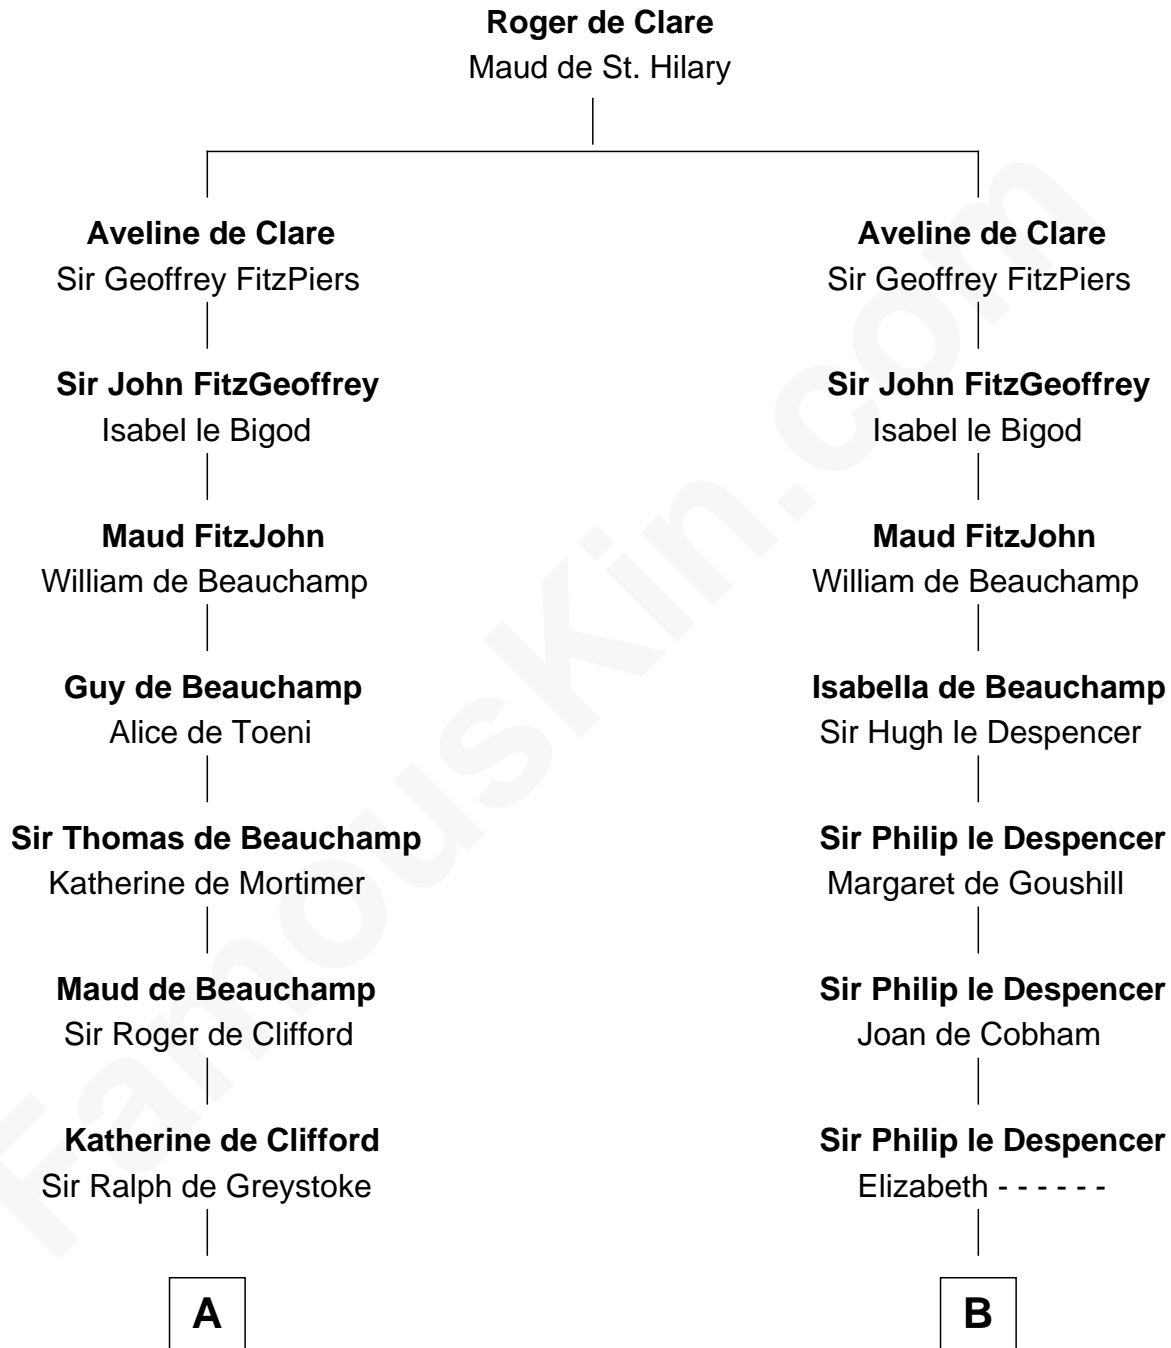

FamousKin.com

Relationship Chart of

Ichabod Goodwin

27th Governor of New Hampshire

16th cousin 5 times removed of

Rev. George Burroughs

Executed for Witchcraft, Salem 1692

C

—
Mary Frost

John Hill

—
Elisha Hill

Mary Plaisted

—
Hannah Hill

Dominicus Goodwin

—
Samuel Goodwin

Anna Thompson Gerrish

—
Ichabod Goodwin

27th Governor of New Hampshire

FamousKin.com