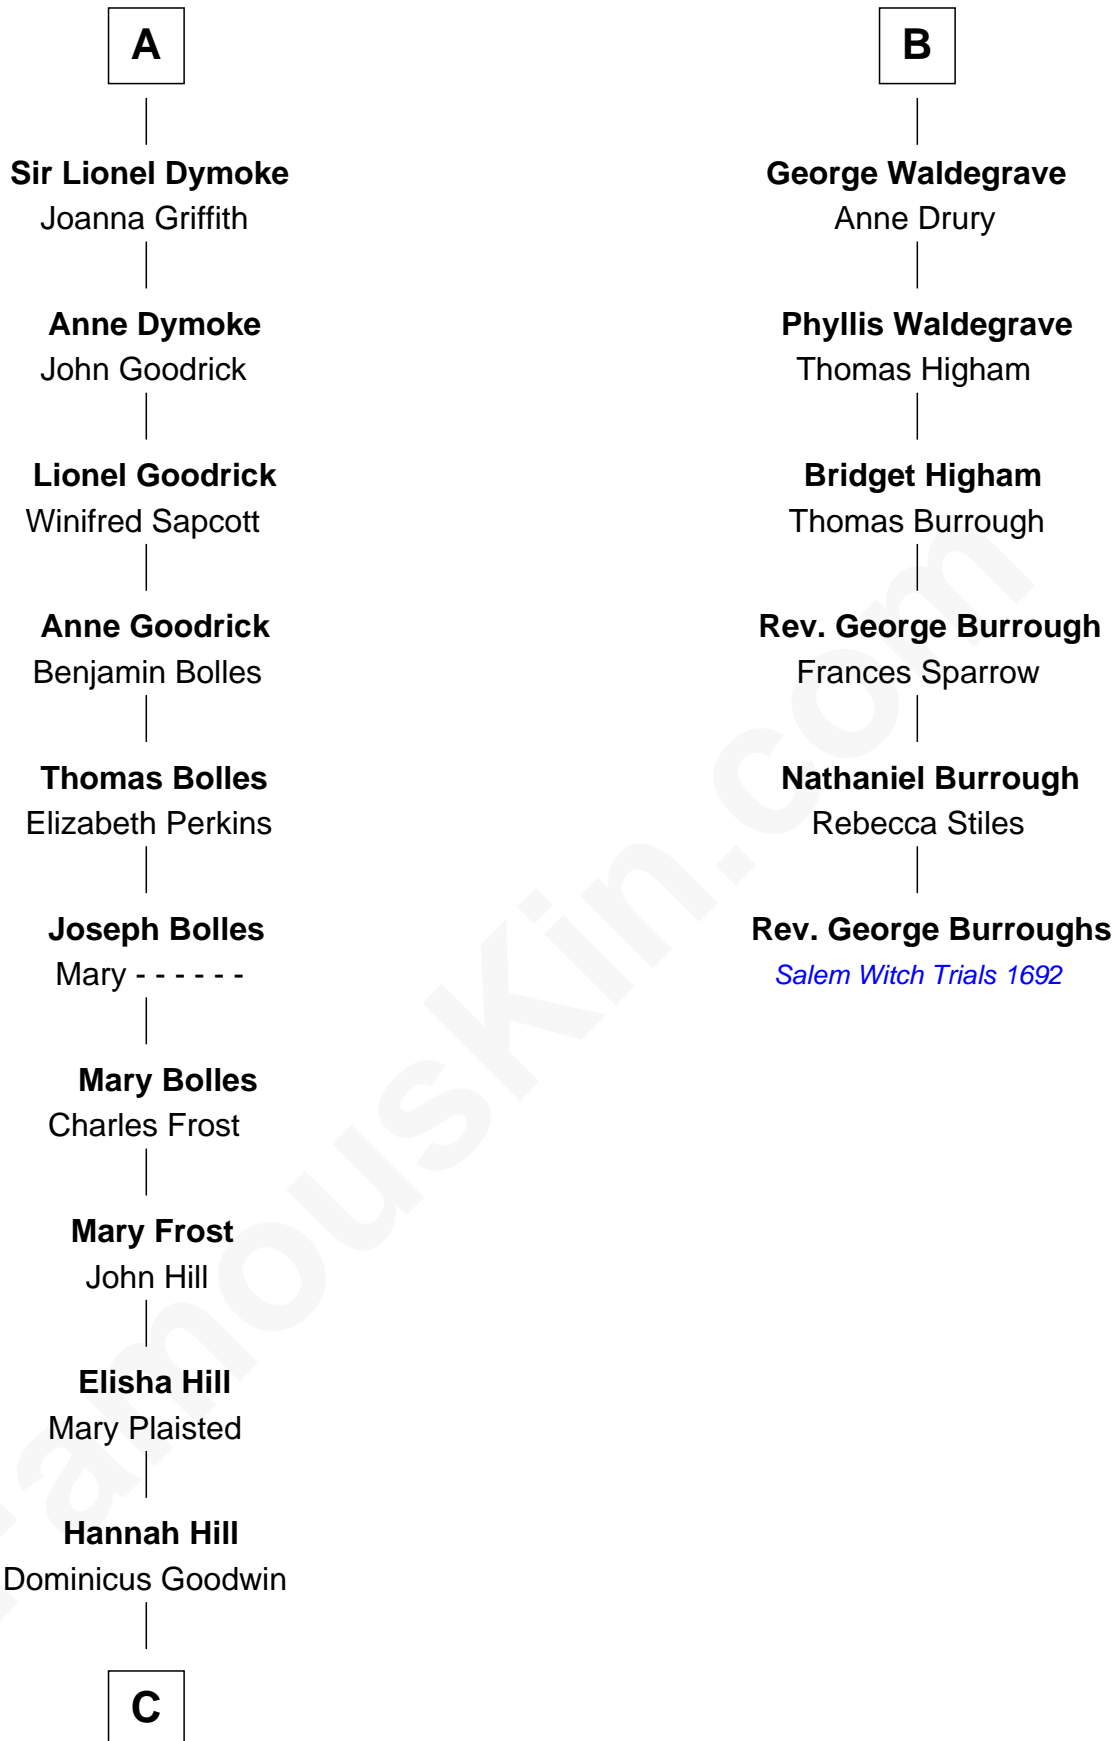

FamousKin.com

Relationship Chart of

Ichabod Goodwin

27th Governor of New Hampshire

12th cousin 6 times removed of

Rev. George Burroughs

Executed for Witchcraft, Salem 1692

C

—
Samuel Goodwin
Anna Thompson Gerrish

—
Ichabod Goodwin
27th Governor of New Hampshire

FamousKin.com