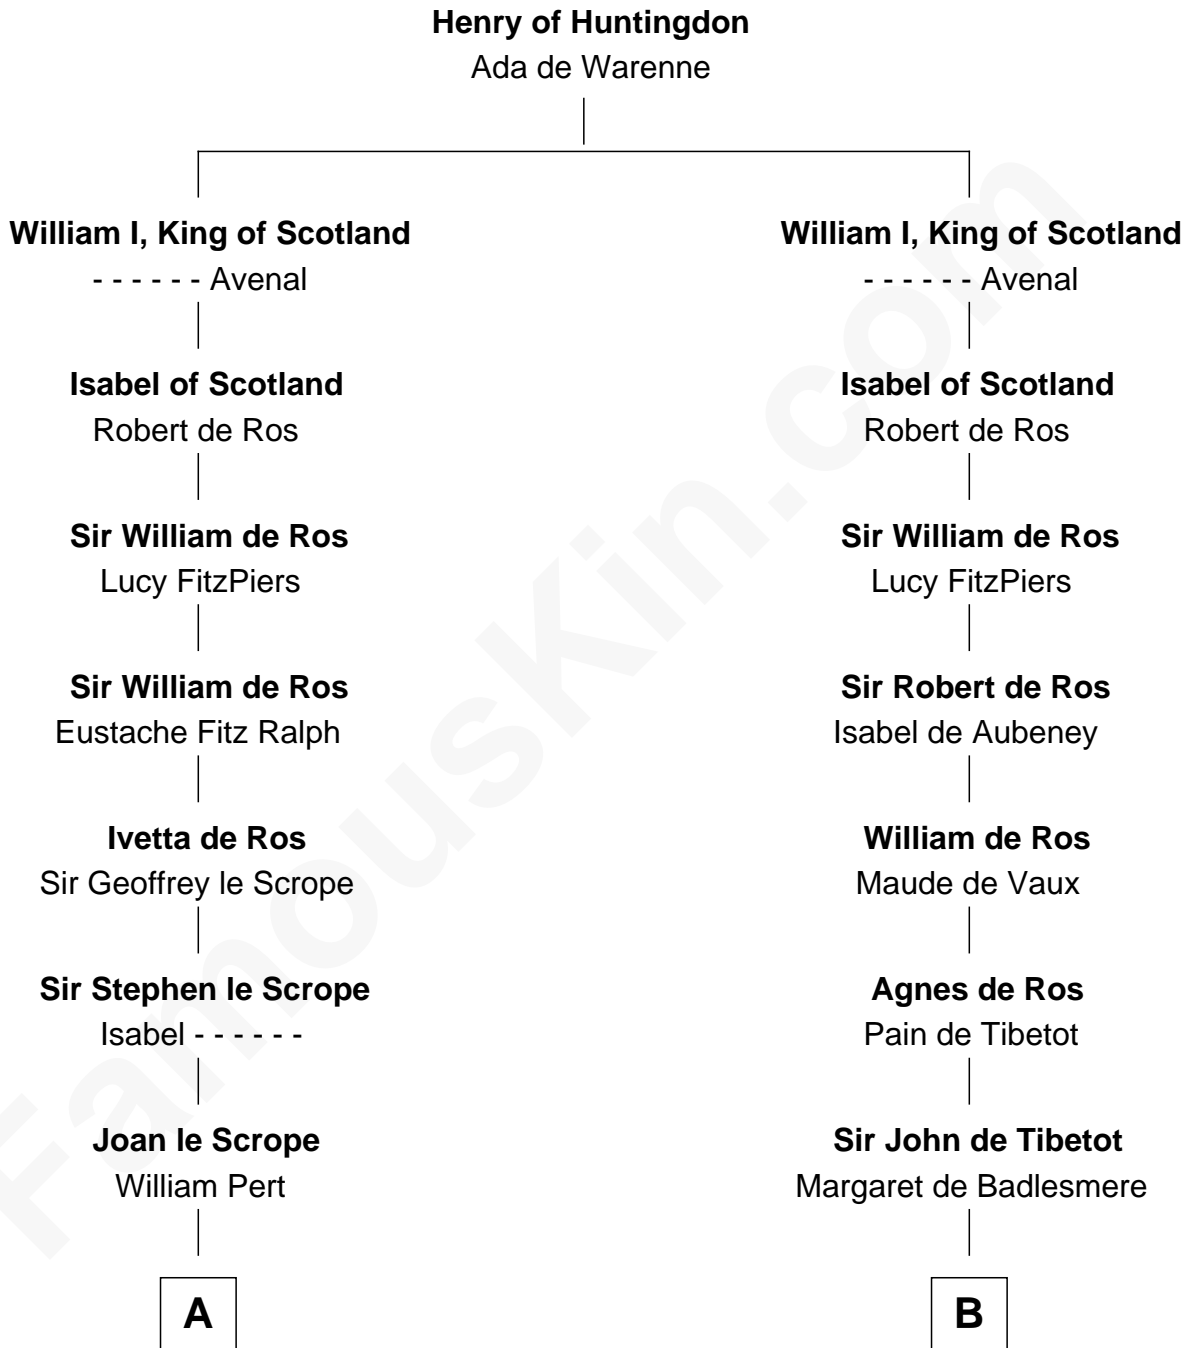

## Relationship Chart of

### Ichabod Goodwin

27th Governor of New Hampshire

17th cousin 4 times removed of

**Rev. George Burroughs**

Executed for Witchcraft, Salem 1692

**C**

—  
**Mary Frost**

John Hill

—  
**Elisha Hill**

Mary Plaisted

—  
**Hannah Hill**

Dominicus Goodwin

—  
**Samuel Goodwin**

Anna Thompson Gerrish

—  
**Ichabod Goodwin**

*27th Governor of New Hampshire*