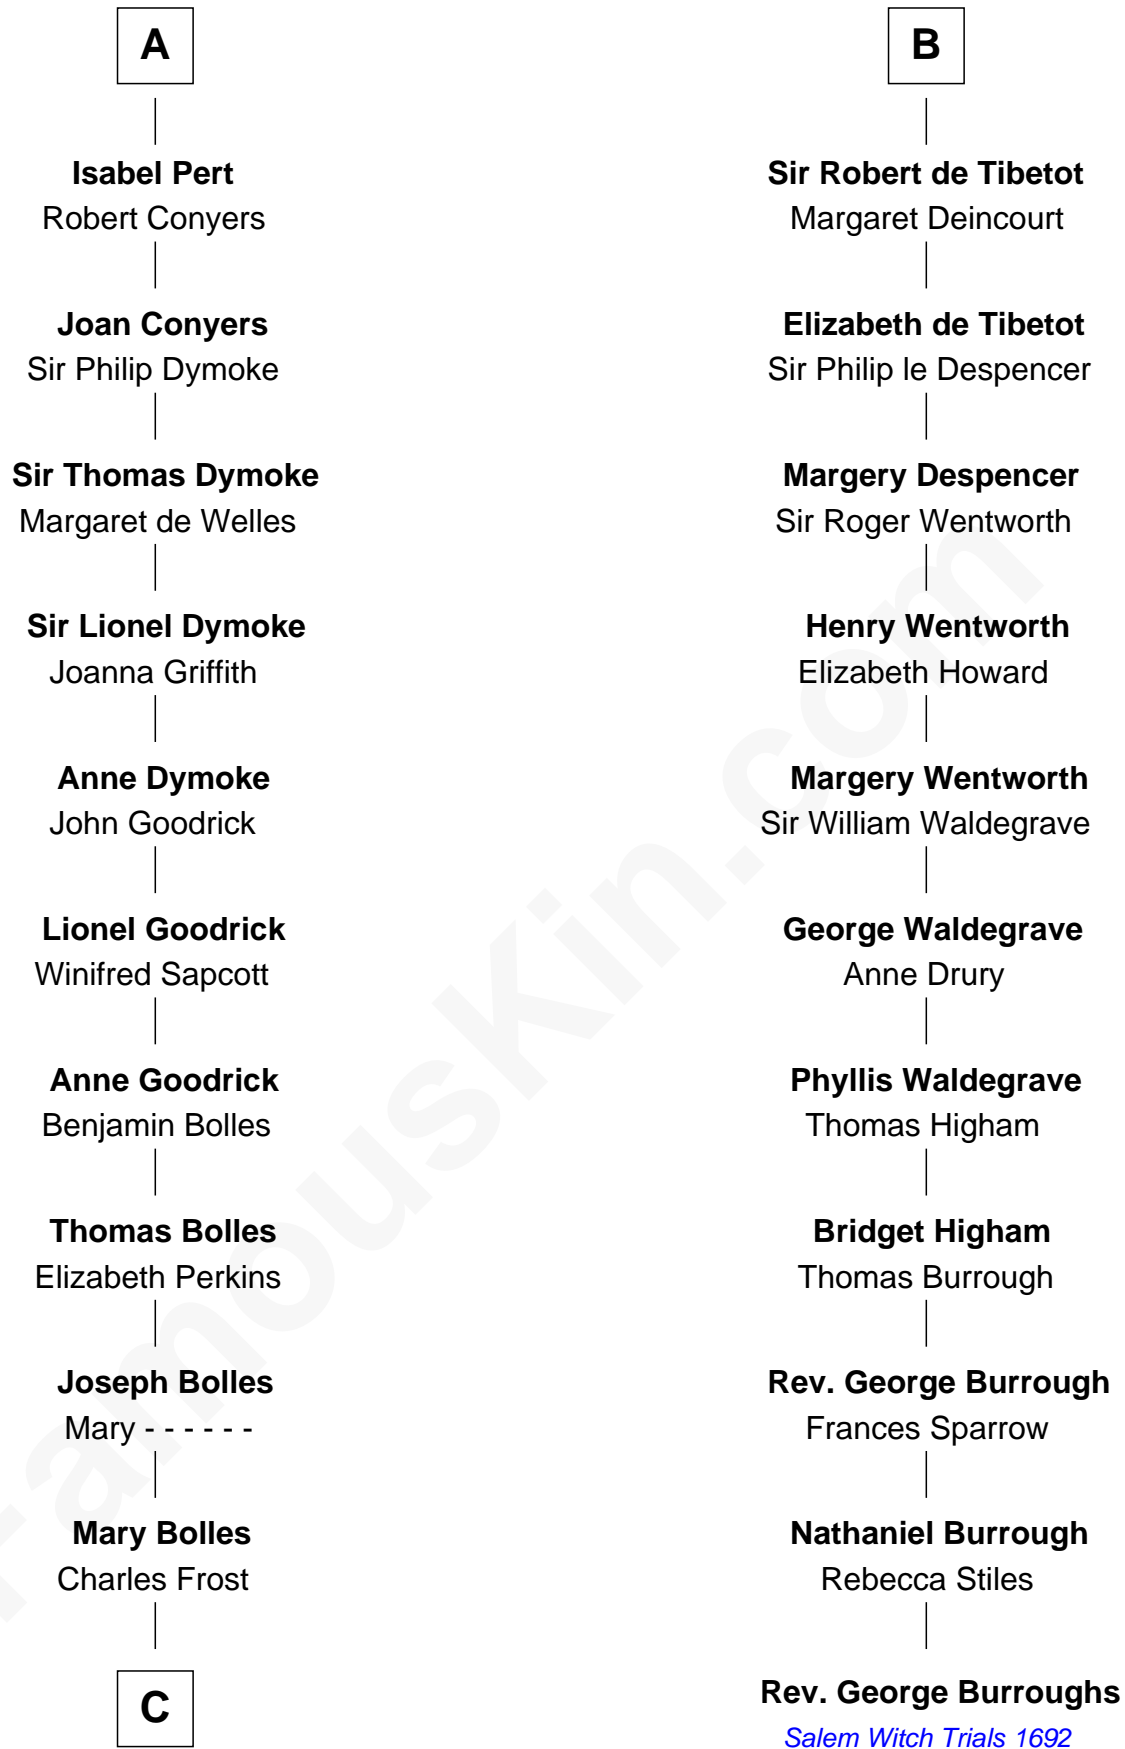

## Relationship Chart of

### Ichabod Goodwin

27th Governor of New Hampshire

17th cousin 4 times removed of

**Rev. George Burroughs**

Executed for Witchcraft, Salem 1692

**C**

—  
**Mary Frost**

John Hill

—  
**Elisha Hill**

Mary Plaisted

—  
**Hannah Hill**

Dominicus Goodwin

—  
**Samuel Goodwin**

Anna Thompson Gerrish

—  
**Ichabod Goodwin**

*27th Governor of New Hampshire*