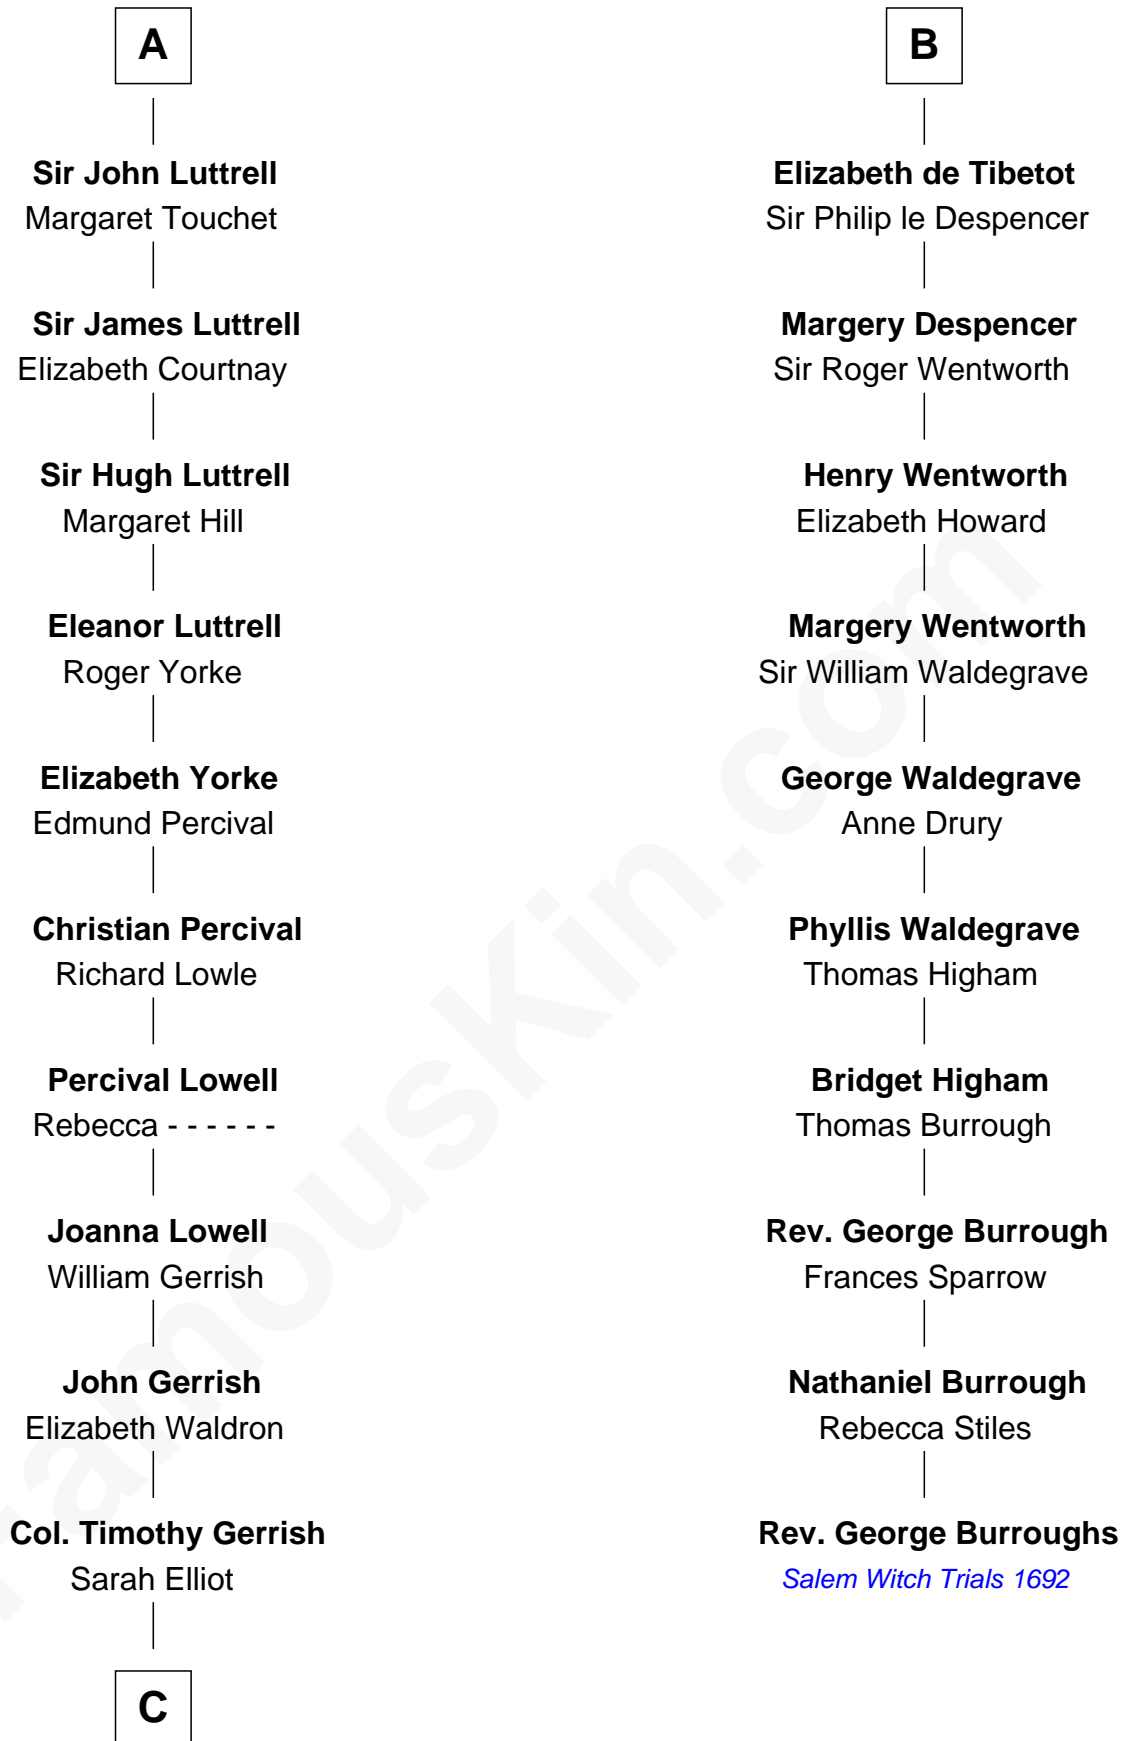

**FamousKin.com**  
**Relationship Chart of**  
**Ichabod Goodwin**

*27th Governor of New Hampshire*

**16th cousin 3 times removed of**

**Rev. George Burroughs**

*Executed for Witchcraft, Salem 1692*

**C**

—  
**Col. Joseph Gerrish**

Anna Thompson

—  
**Anna Thompson Gerrish**

Samuel Goodwin

—  
**Ichabod Goodwin**

*27th Governor of New Hampshire*

FamousKin.com