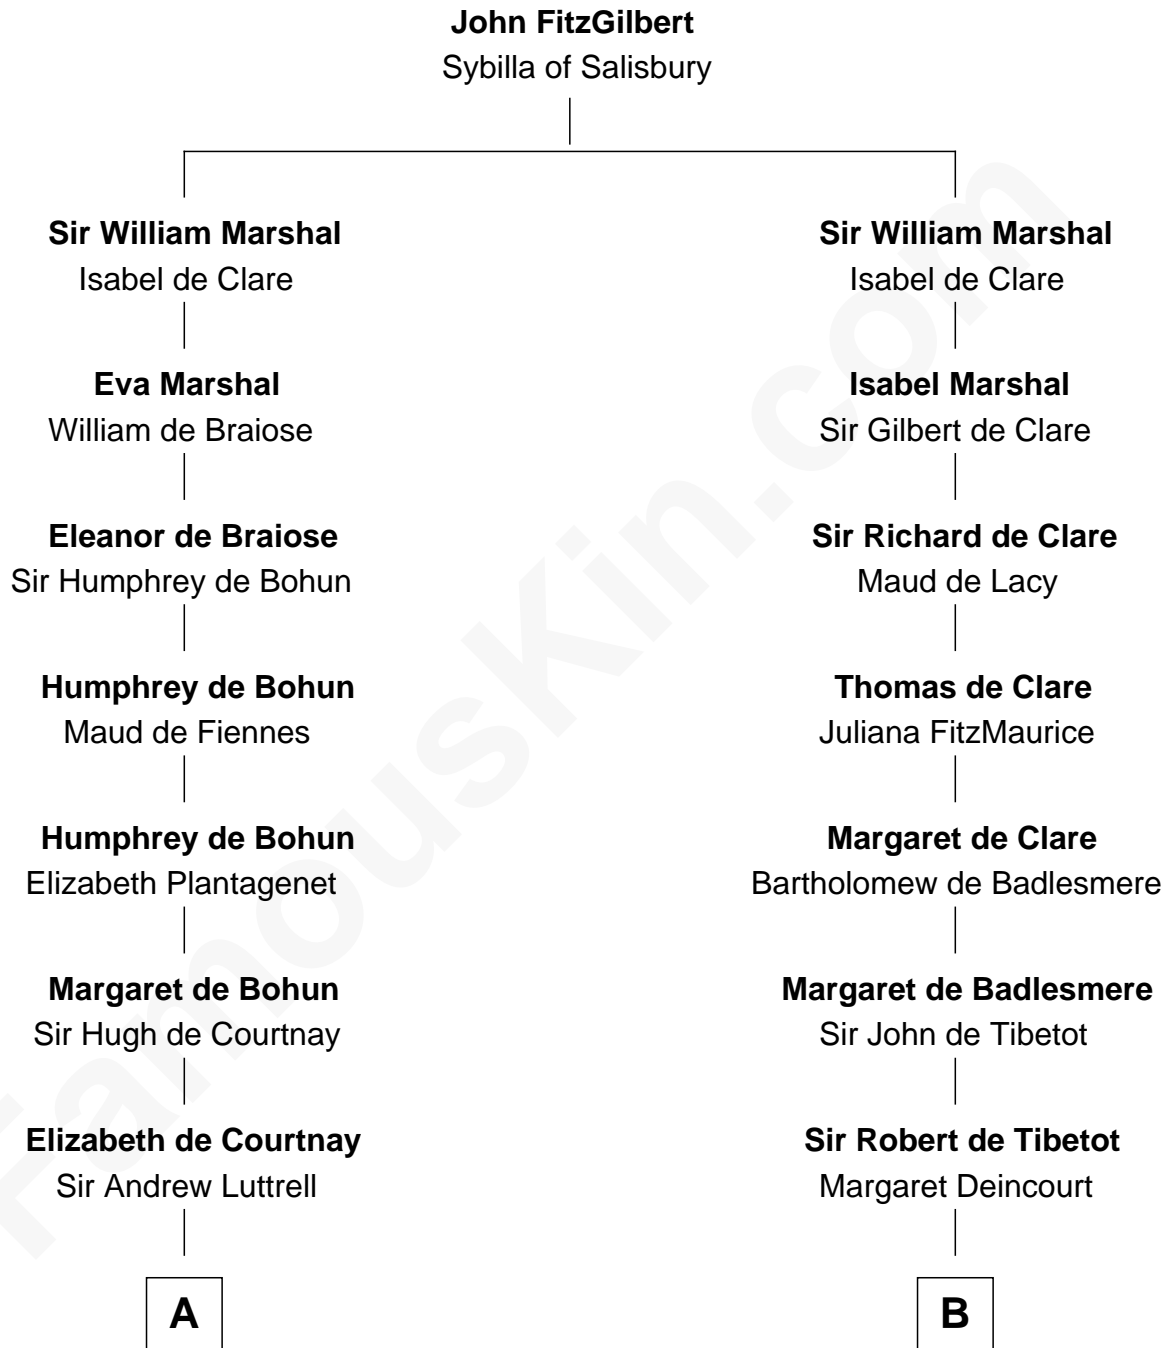

FamousKin.com

Relationship Chart of

Ichabod Goodwin

27th Governor of New Hampshire

16th cousin 4 times removed of

Rev. George Burroughs

Executed for Witchcraft, Salem 1692

C

Col. Timothy Gerrish

Sarah Elliot

Col. Joseph Gerrish

Anna Thompson

Anna Thompson Gerrish

Samuel Goodwin

Ichabod Goodwin

27th Governor of New Hampshire