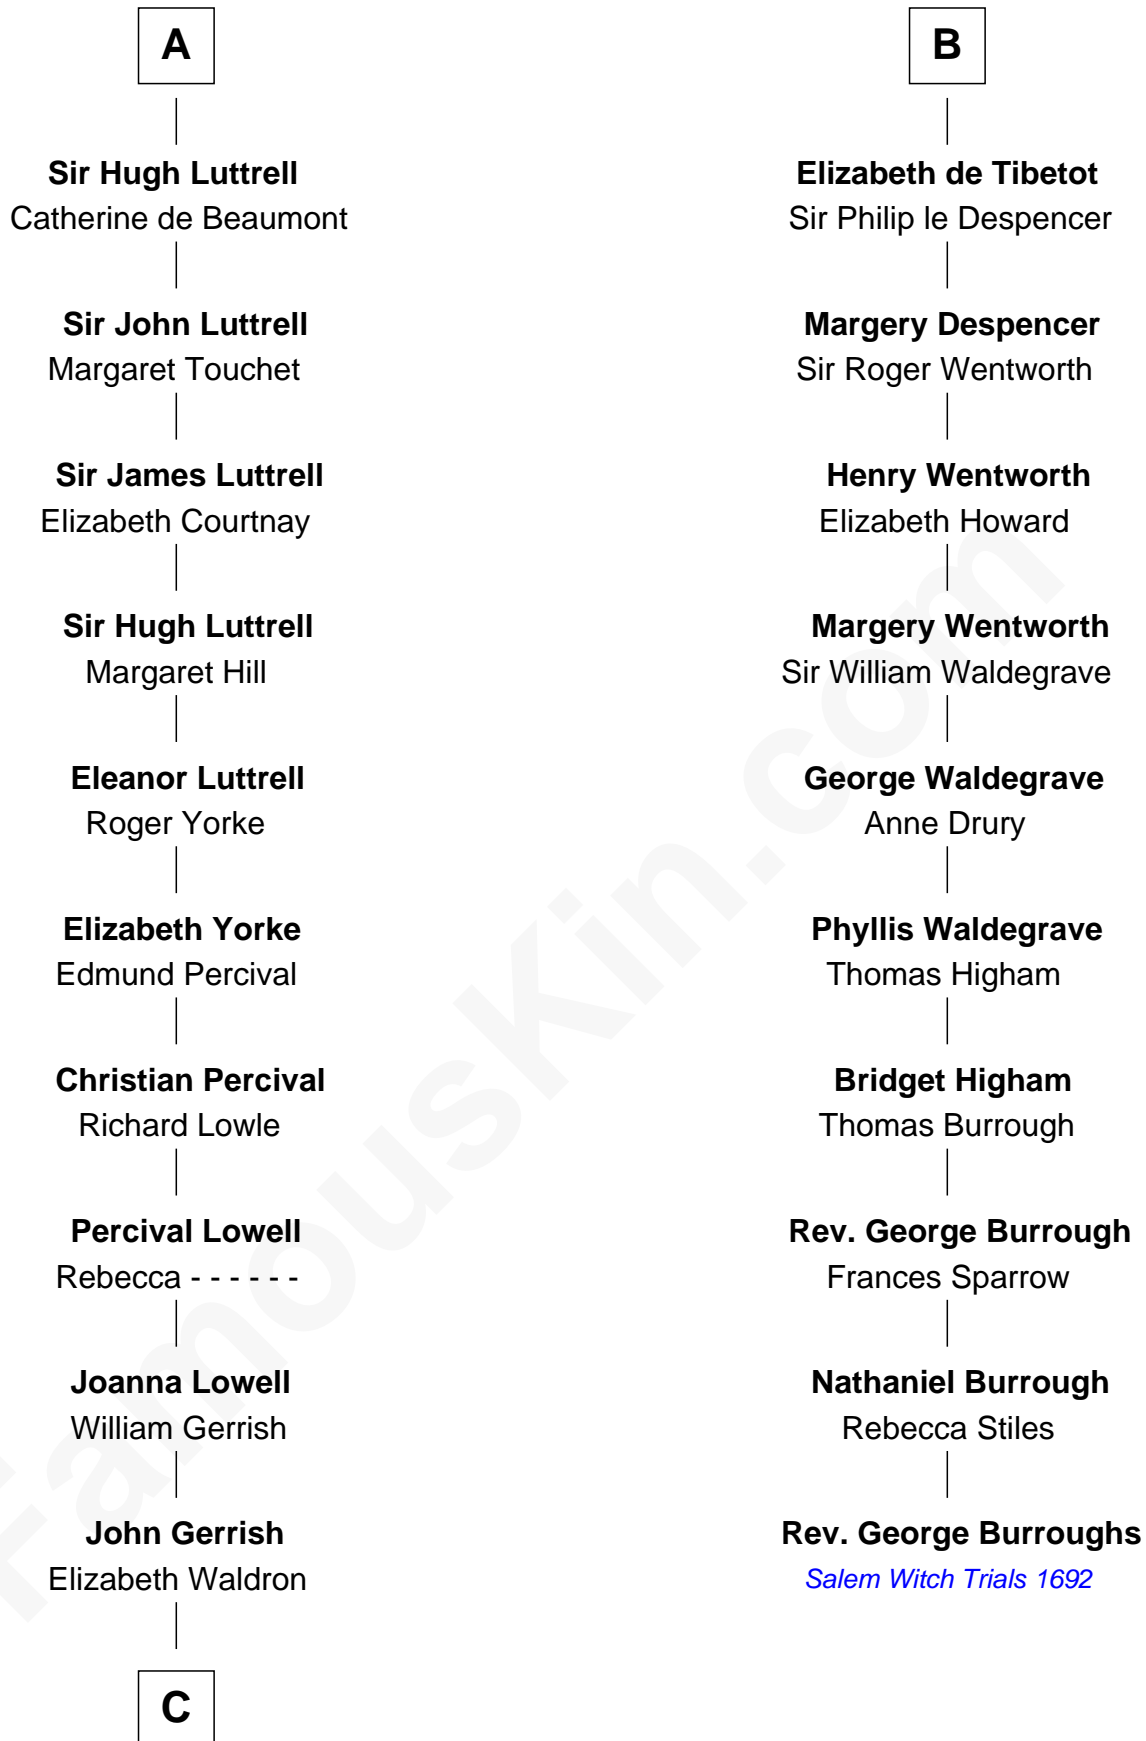

FamousKin.com

Relationship Chart of

Ichabod Goodwin

27th Governor of New Hampshire

16th cousin 4 times removed of

Rev. George Burroughs

Executed for Witchcraft, Salem 1692

C

Col. Timothy Gerrish

Sarah Elliot

Col. Joseph Gerrish

Anna Thompson

Anna Thompson Gerrish

Samuel Goodwin

Ichabod Goodwin

27th Governor of New Hampshire