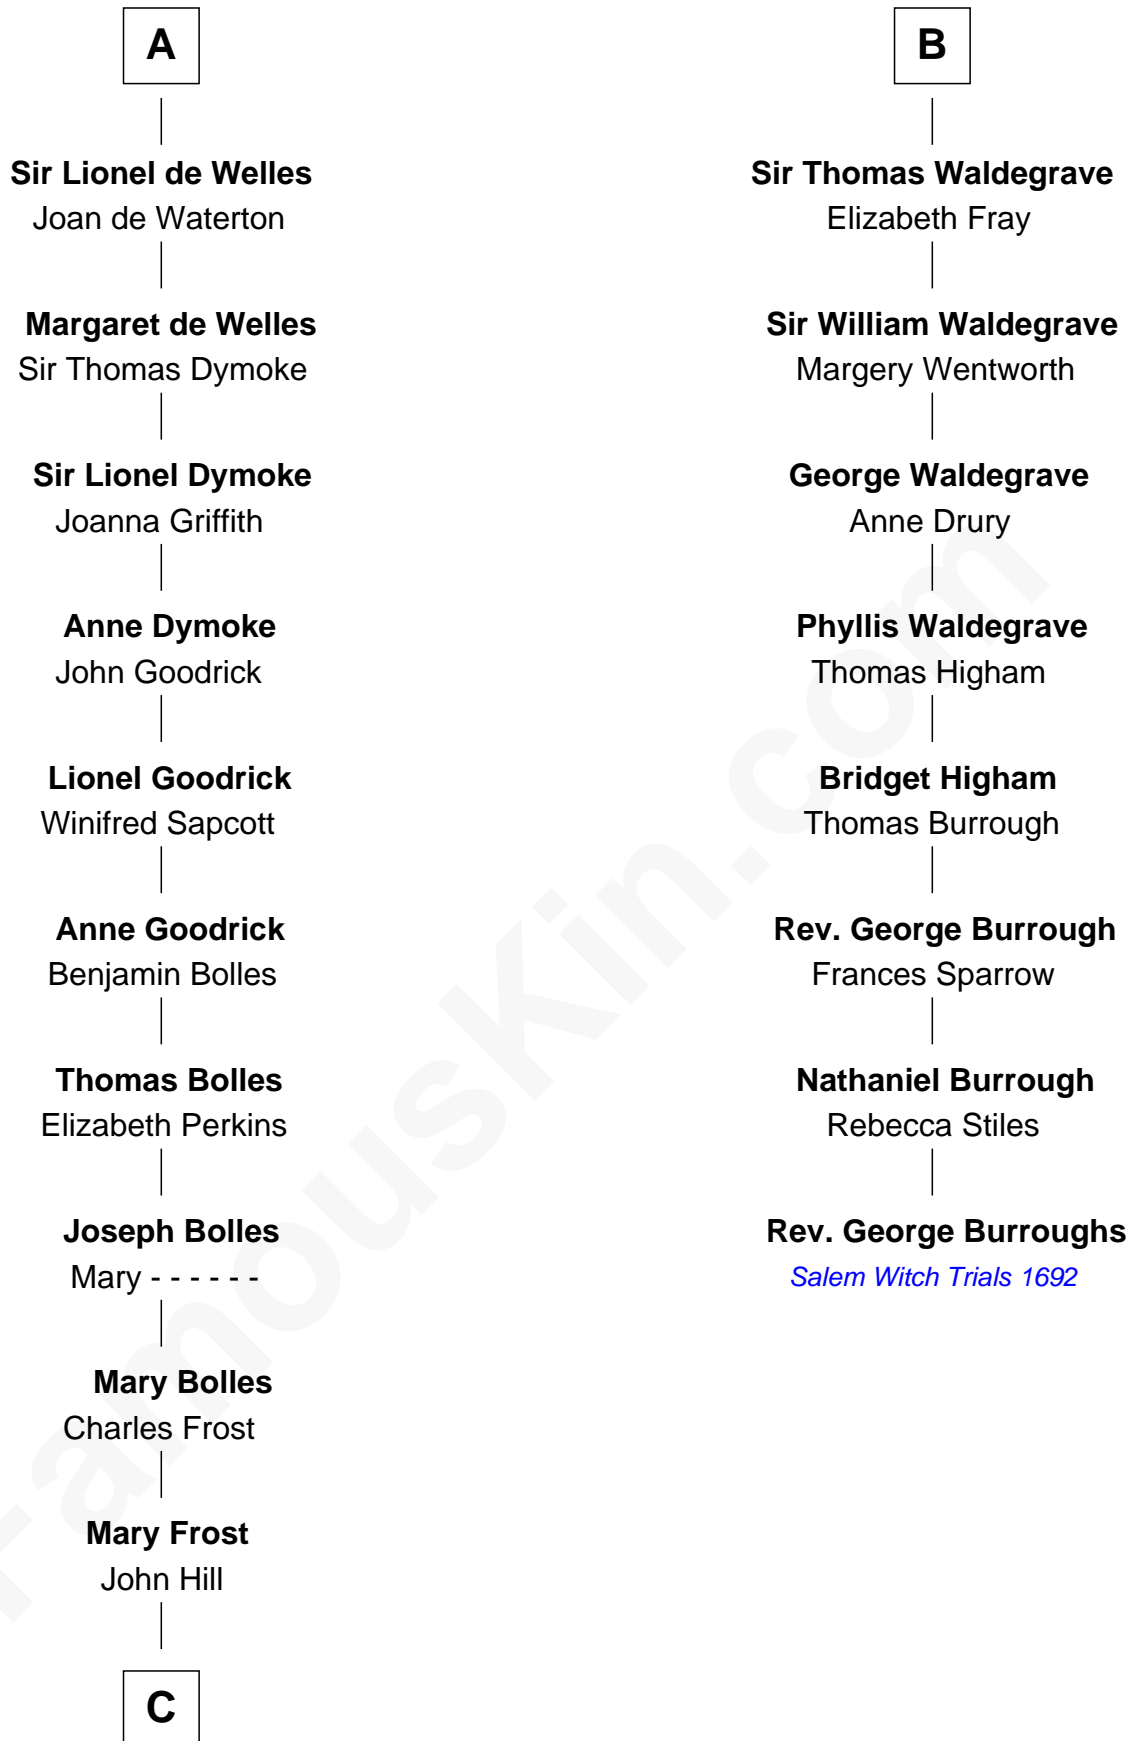

## Relationship Chart of

### Ichabod Goodwin

27th Governor of New Hampshire

14th cousin 6 times removed of

**Rev. George Burroughs**

Executed for Witchcraft, Salem 1692

**Sir William Longespee**

Ela of Salisbury

**C**

—  
**Elisha Hill**

Mary Plaisted

—  
**Hannah Hill**

Dominicus Goodwin

—  
**Samuel Goodwin**

Anna Thompson Gerrish

—  
**Ichabod Goodwin**

*27th Governor of New Hampshire*