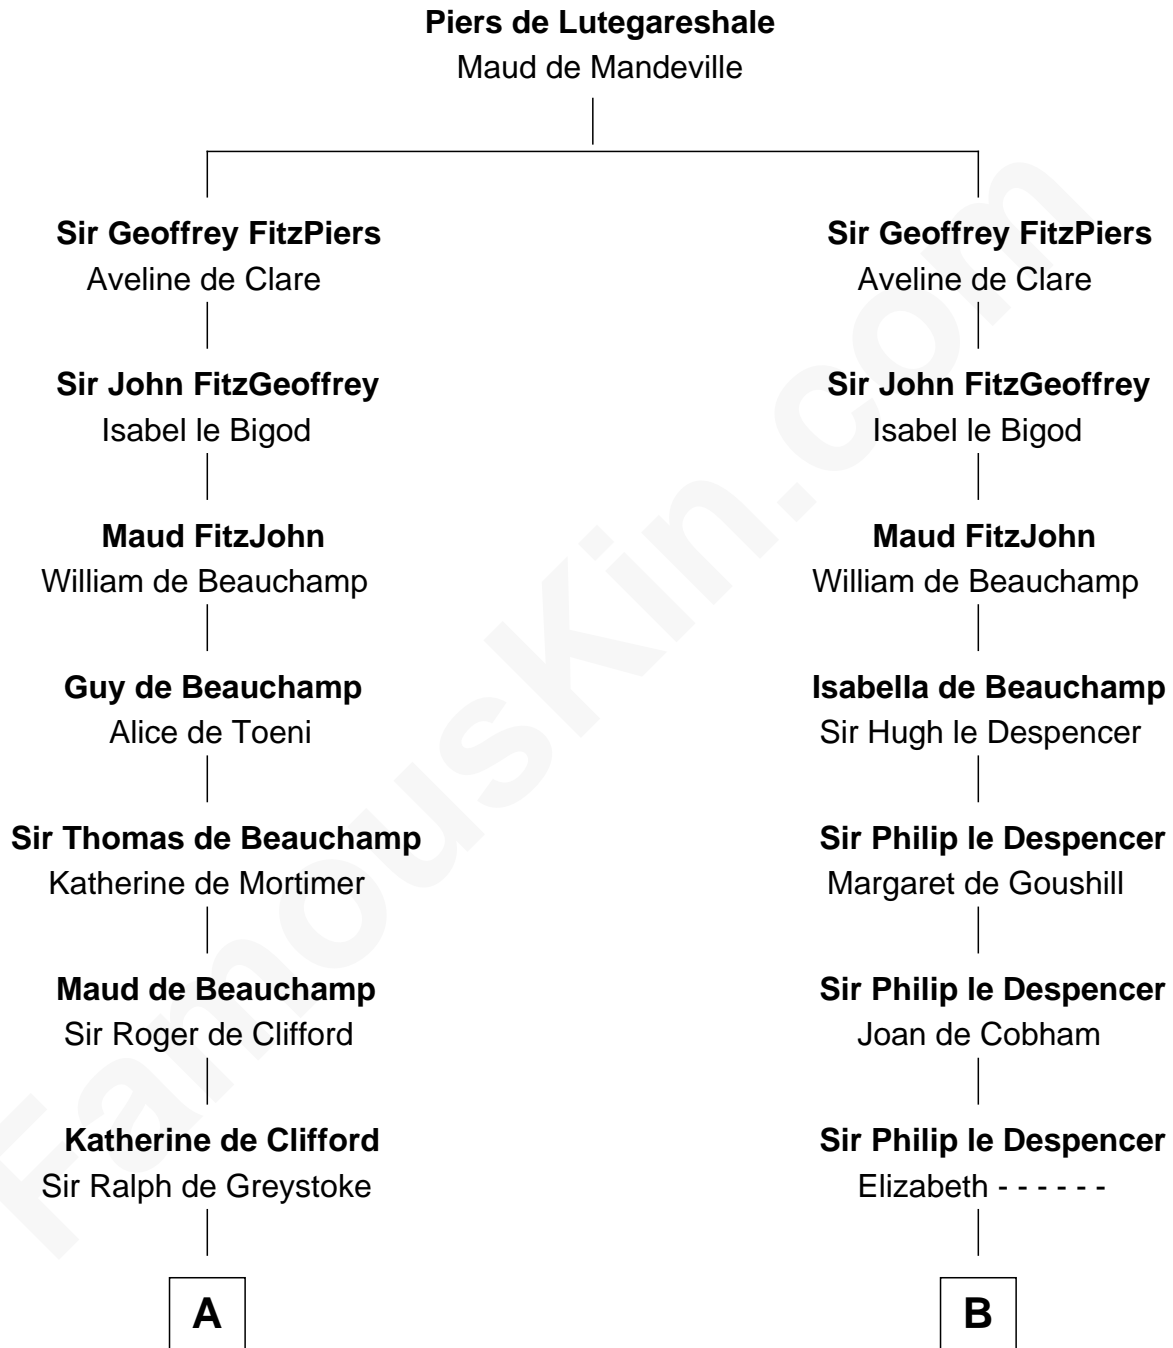

FamousKin.com

Relationship Chart of

Ichabod Goodwin

27th Governor of New Hampshire

16th cousin 5 times removed of

Rev. George Burroughs

Executed for Witchcraft, Salem 1692

C

—
Mary Frost

John Hill

—
Elisha Hill

Mary Plaisted

—
Hannah Hill

Dominicus Goodwin

—
Samuel Goodwin

Anna Thompson Gerrish

—
Ichabod Goodwin

27th Governor of New Hampshire

FamousKin.com