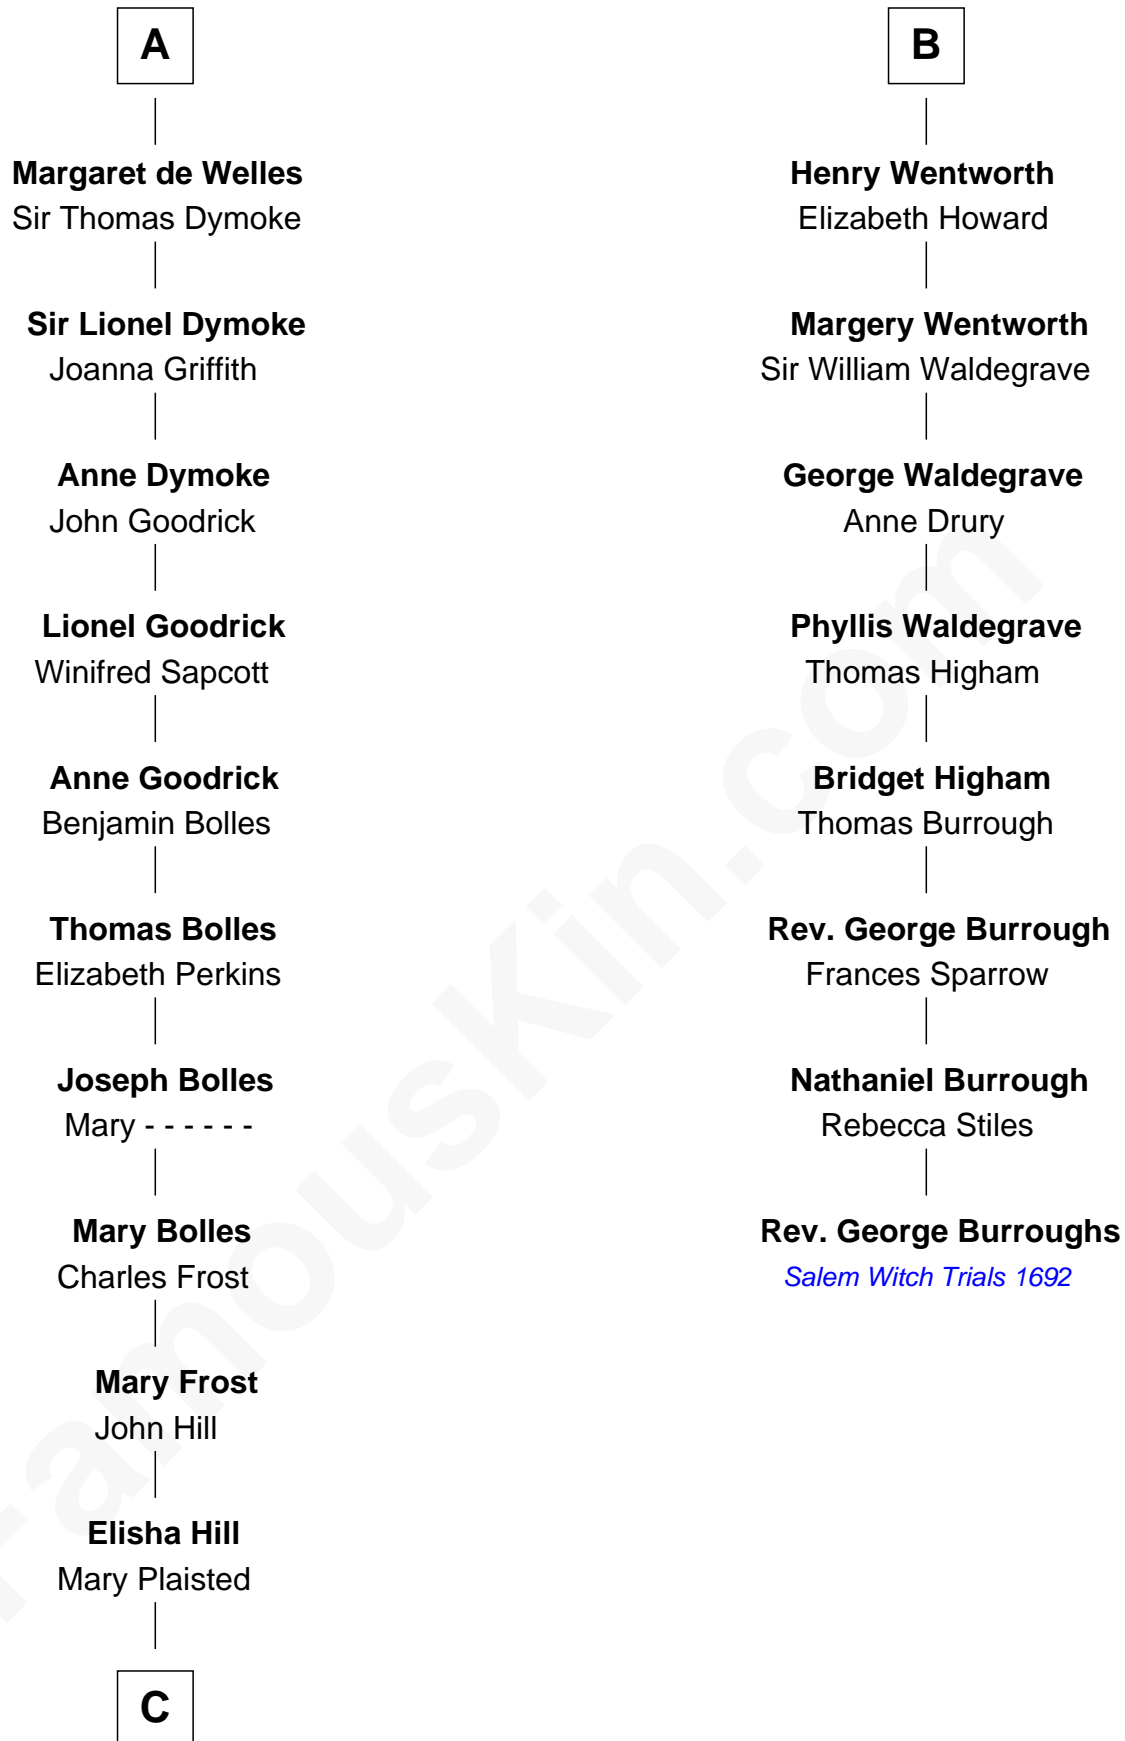

FamousKin.com

Relationship Chart of

Ichabod Goodwin

27th Governor of New Hampshire

14th cousin 5 times removed of

Rev. George Burroughs

Executed for Witchcraft, Salem 1692

C

Hannah Hill
Dominicus Goodwin

Samuel Goodwin
Anna Thompson Gerrish

Ichabod Goodwin
27th Governor of New Hampshire

FamousKin.com