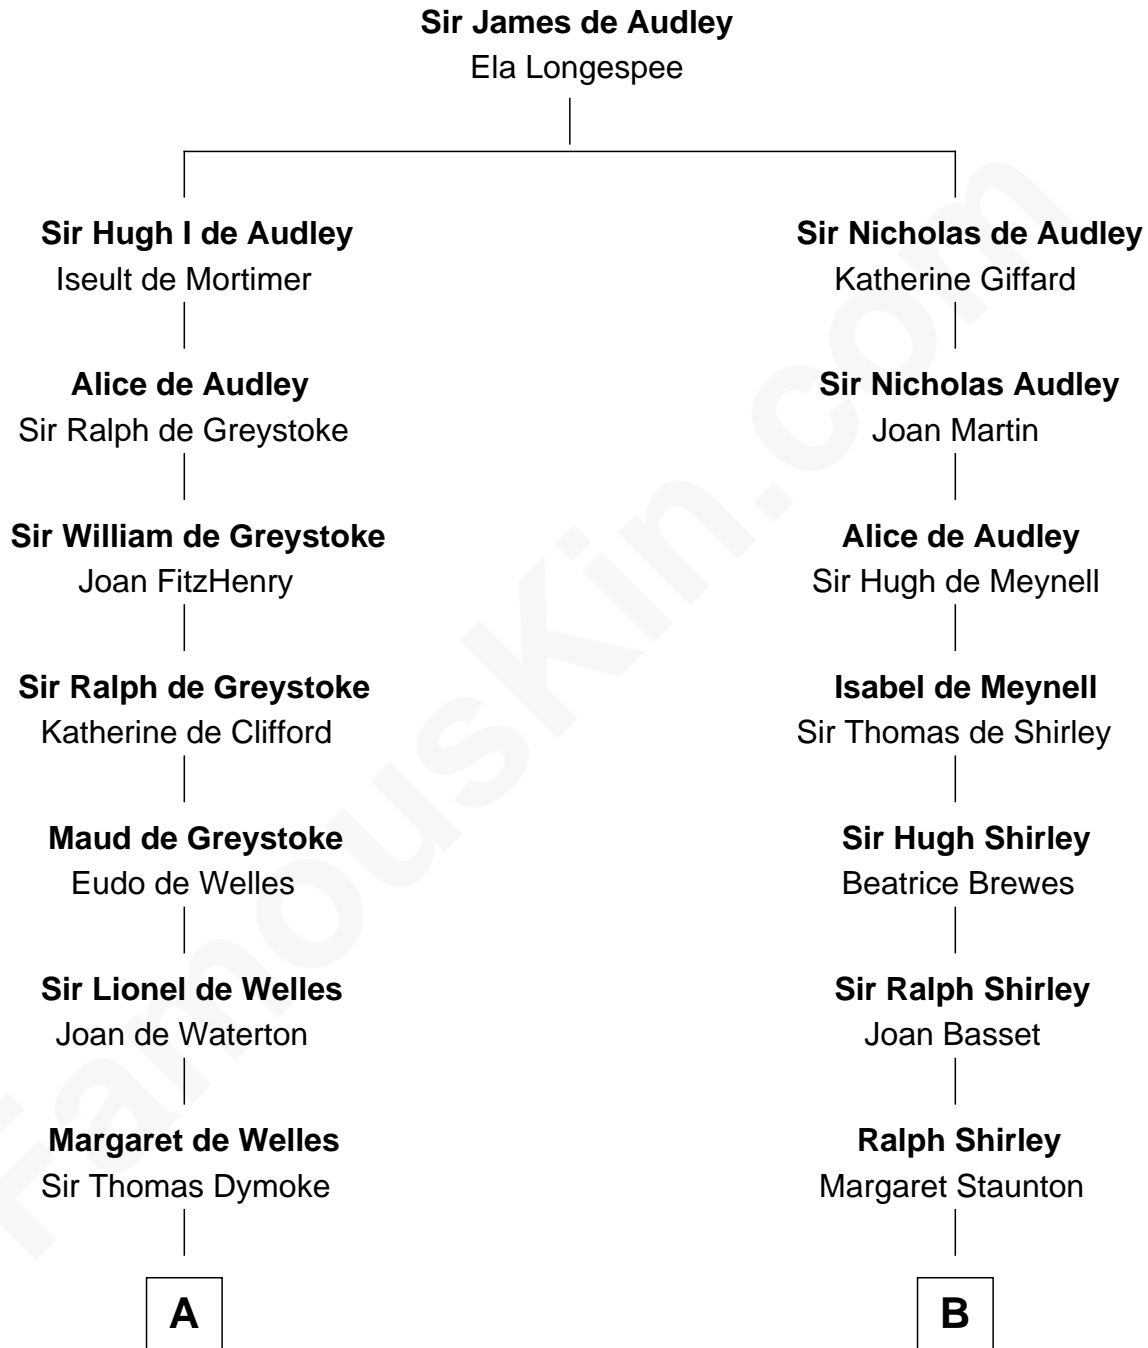

FamousKin.com Relationship Chart of

Ichabod Goodwin

27th Governor of New Hampshire

18th cousin 2 times removed of

William Henry Moore

Co-Founder, U.S. Steel and Nabisco

C

Samuel Goodwin
Anna Thompson Gerrish

Ichabod Goodwin
27th Governor of New Hampshire

D

George Beckwith
Rachel Marsh

George Beckwith
Mary Bradley

Rachael Arvilla Beckwith
Nathaniel Ford Moore

William Henry Moore
Co-Founder, U.S. Steel and Nabisco