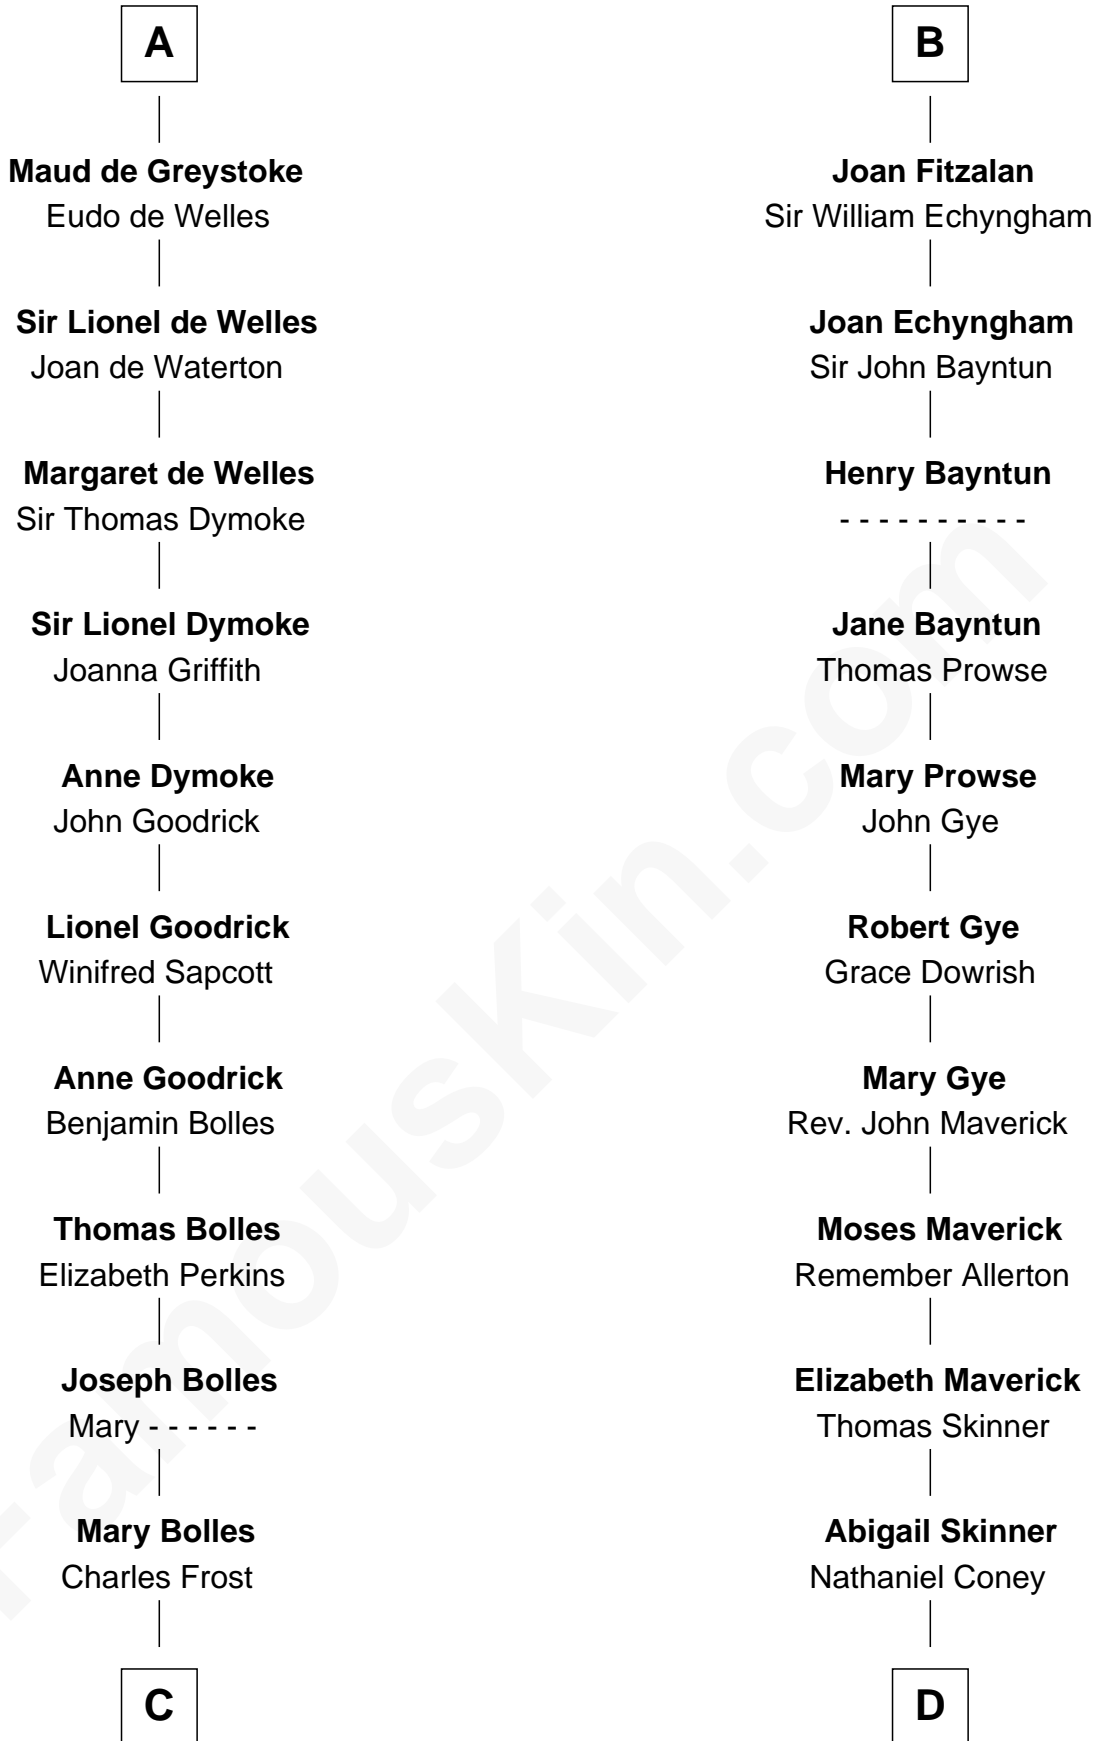

FamousKin.com Relationship Chart of

Ichabod Goodwin

27th Governor of New Hampshire

21st cousin of

Melville Fuller

8th Chief Justice of the U.S. Supreme Court

C

Mary Frost

John Hill

Elisha Hill

Mary Plaisted

Hannah Hill

Dominicus Goodwin

Samuel Goodwin

Anna Thompson Gerrish

Ichabod Goodwin