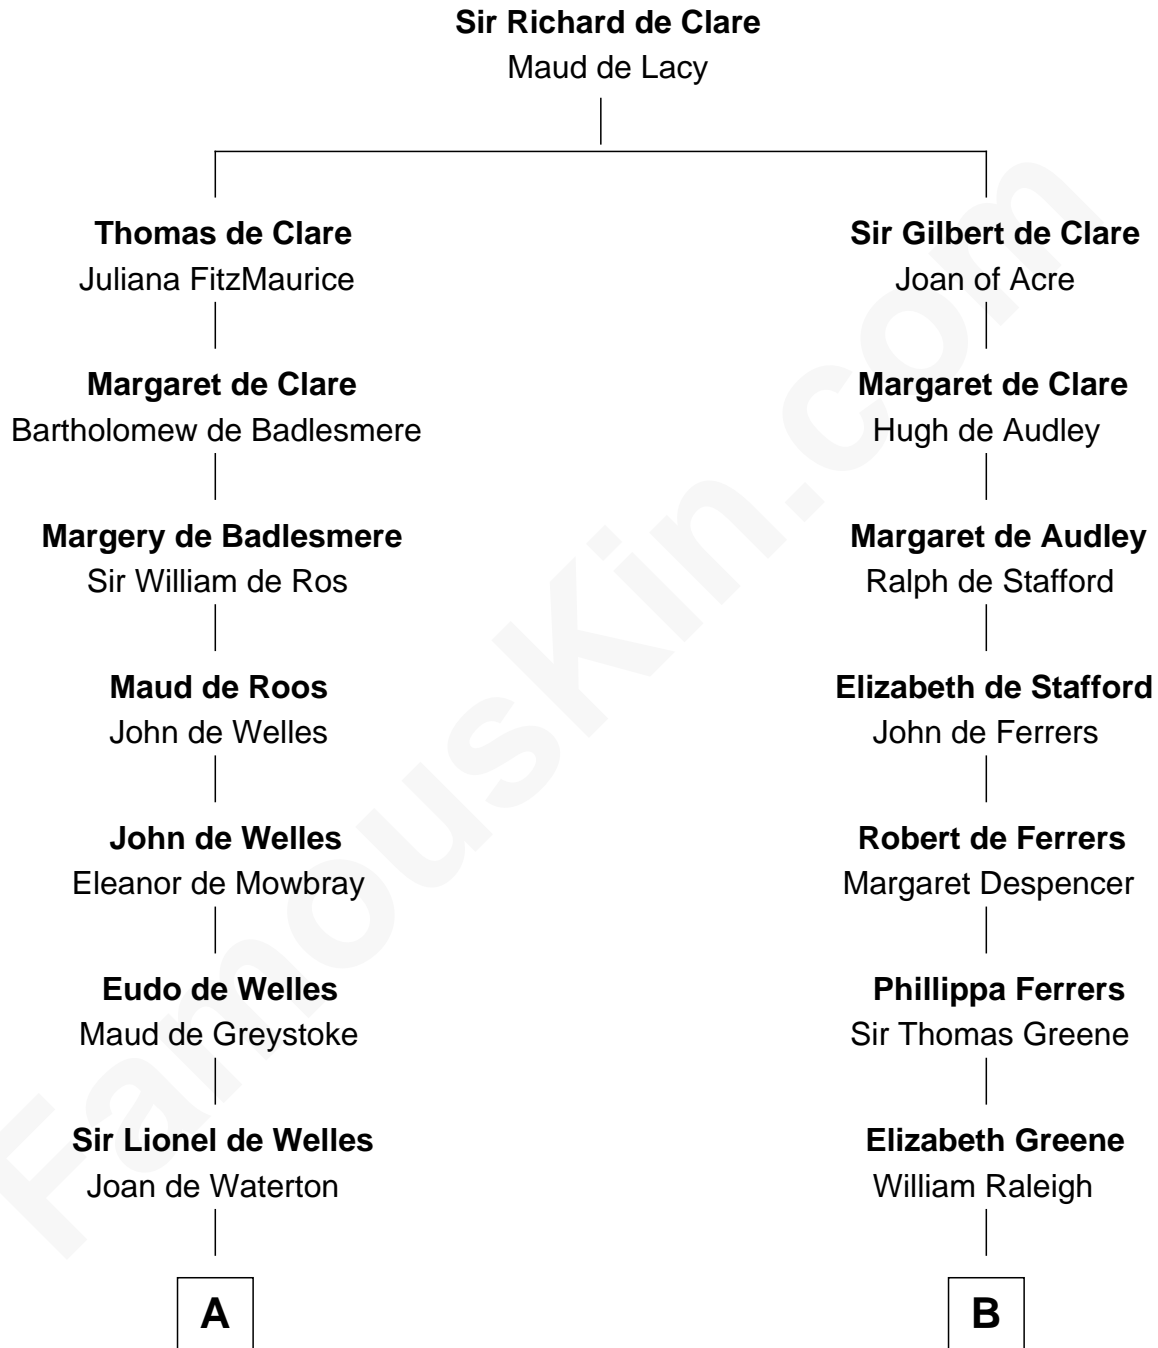

# FamousKin.com Relationship Chart of

**Ichabod Goodwin**

*27th Governor of New Hampshire*

19th cousin 1 time removed of

**Melville Fuller**

*8th Chief Justice of the U.S. Supreme Court*

**C**

**Hannah Hill**  
Dominicus Goodwin

**Samuel Goodwin**  
Anna Thompson Gerrish

**Ichabod Goodwin**  
*27th Governor of New Hampshire*

**D**

**Hannah Weld**  
Rev. Caleb Fuller

**Henry Weld Fuller**  
Esther Gould

**Frederick Augustus Fuller**  
Catherine Martin Weston

**Melville Fuller**  
*8th U.S. Chief Justice*