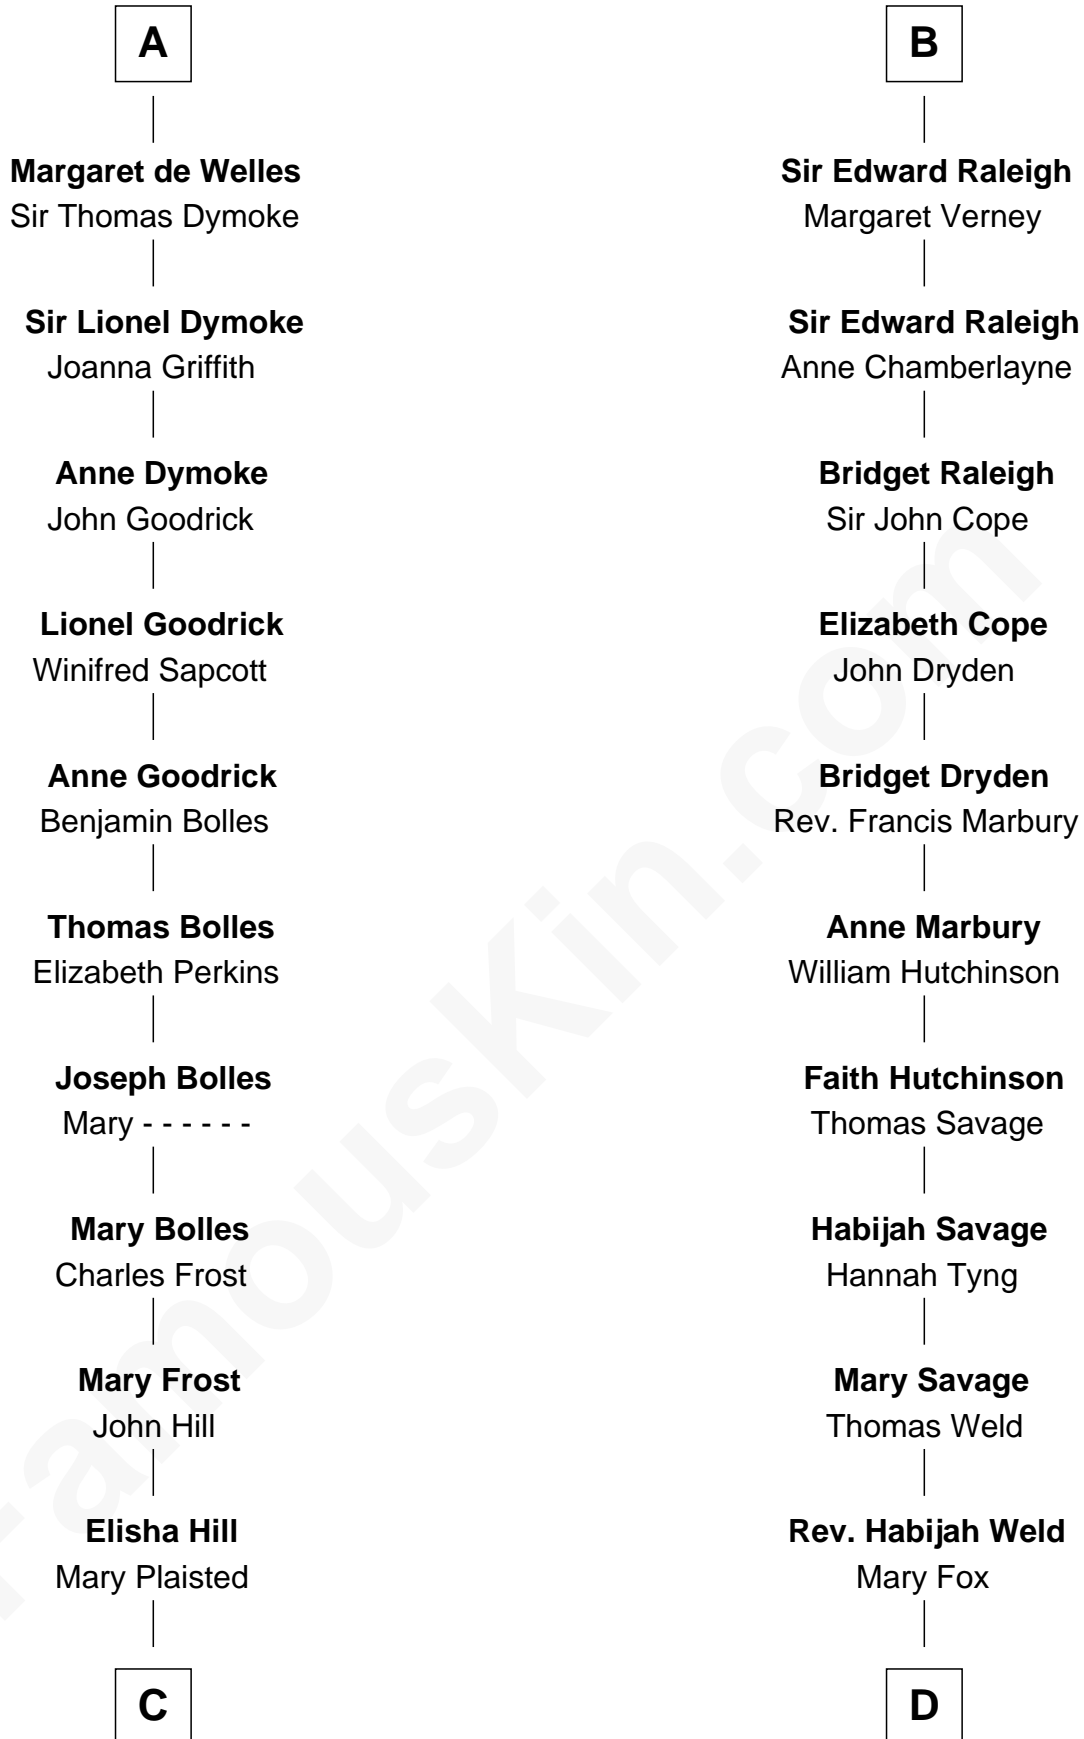

# FamousKin.com Relationship Chart of

**Ichabod Goodwin**

*27th Governor of New Hampshire*

19th cousin 1 time removed of

**Melville Fuller**

*8th Chief Justice of the U.S. Supreme Court*

**C**

**Hannah Hill**  
Dominicus Goodwin

**Samuel Goodwin**  
Anna Thompson Gerrish

**Ichabod Goodwin**  
*27th Governor of New Hampshire*

**D**

**Hannah Weld**  
Rev. Caleb Fuller

**Henry Weld Fuller**  
Esther Gould

**Frederick Augustus Fuller**  
Catherine Martin Weston

**Melville Fuller**  
*8th U.S. Chief Justice*