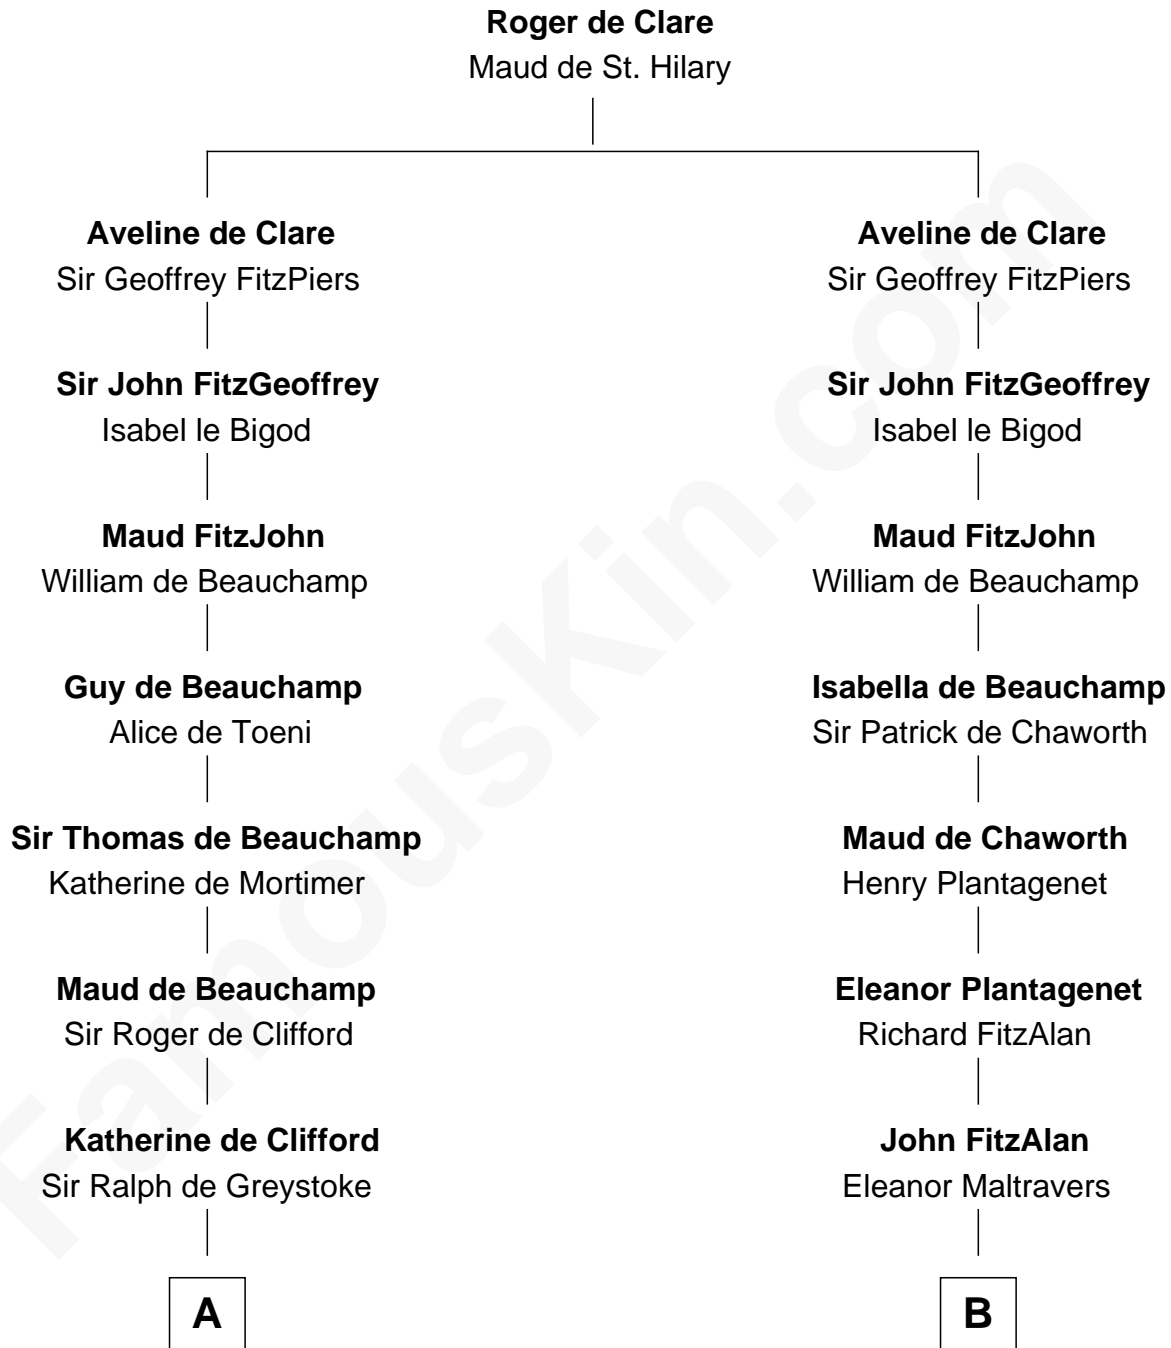

# FamousKin.com Relationship Chart of

**Ichabod Goodwin**

*27th Governor of New Hampshire*

21st cousin of

**Melville Fuller**

*8th Chief Justice of the U.S. Supreme Court*

**C**

**Mary Frost**

John Hill

**Elisha Hill**

Mary Plaisted

**Hannah Hill**

Dominicus Goodwin

**Samuel Goodwin**

Anna Thompson Gerrish

**Ichabod Goodwin**

*27th Governor of New Hampshire*

**D**

**Samuel Coney**

Rebecca Guild

**Daniel Coney**

Susanna Curtis

**Paulina Bass Coney**

Nathan Weston

**Catherine Martin Weston**

Frederick Augustus Fuller

**Melville Fuller**

*8th U.S. Chief Justice*