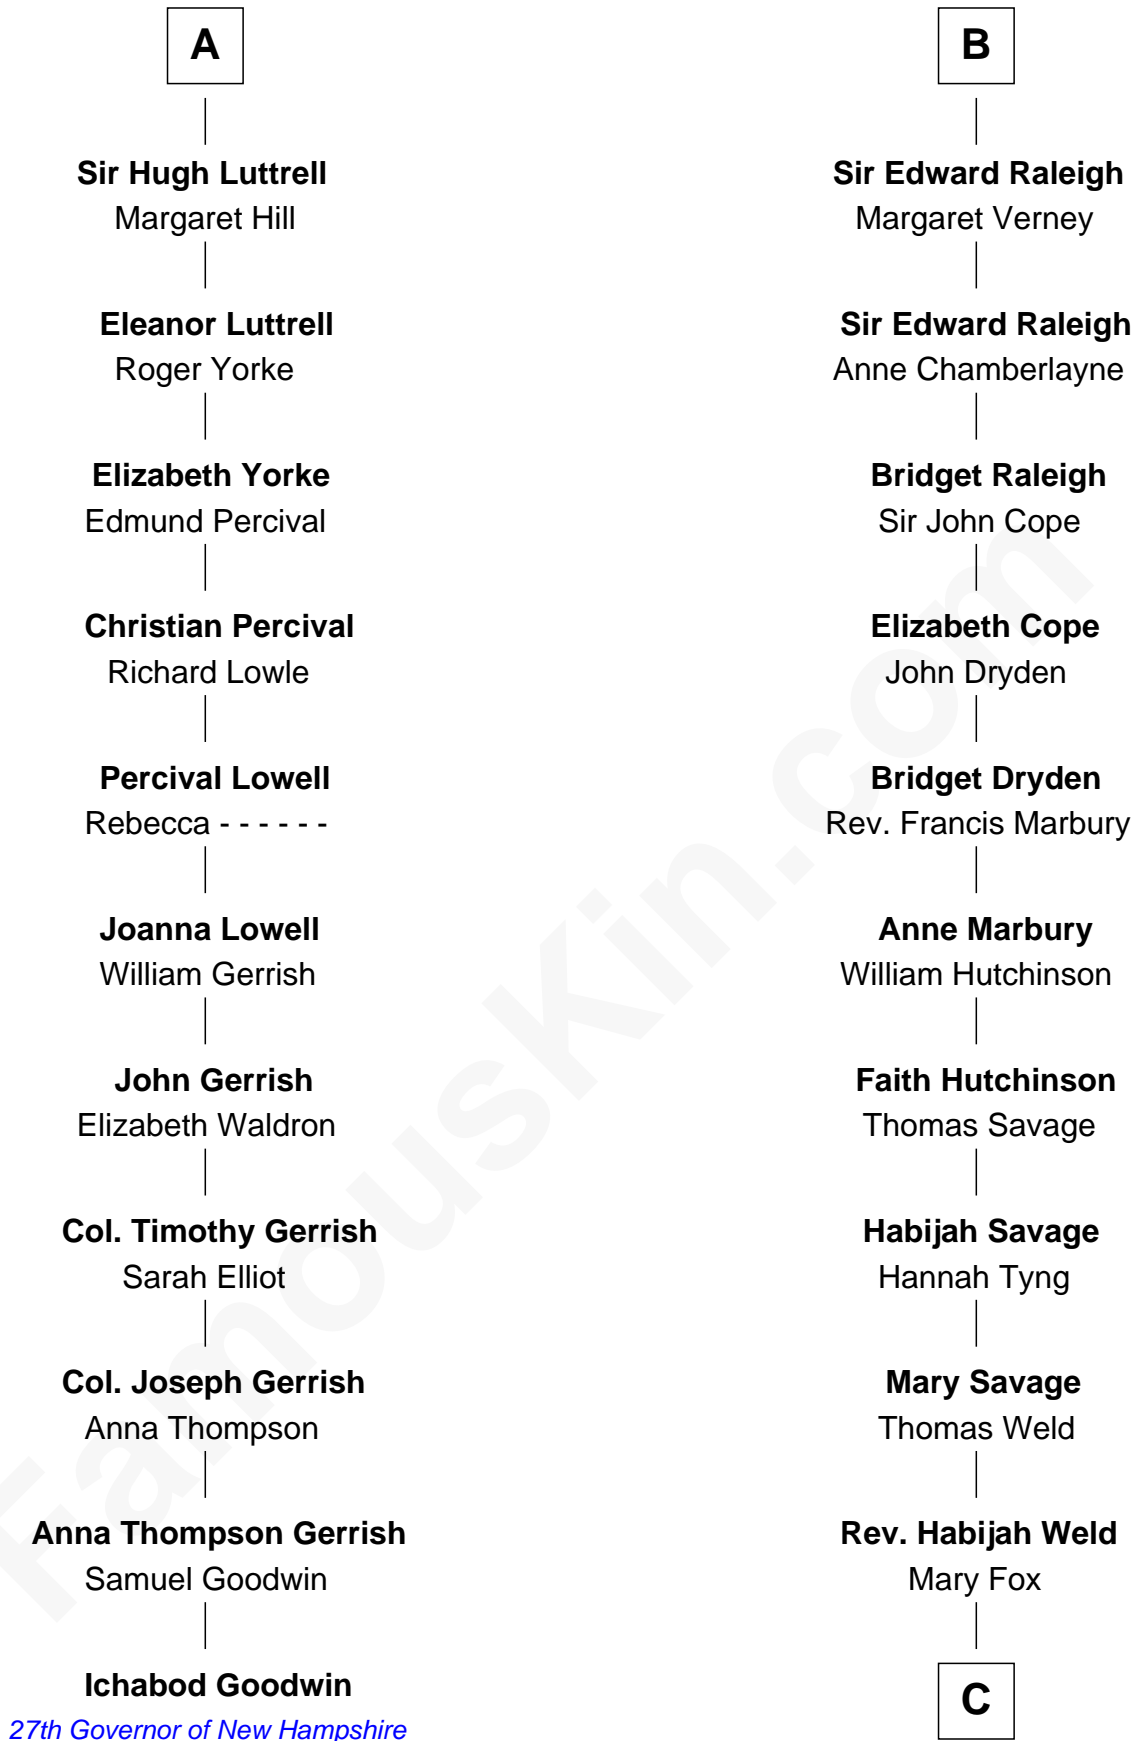

FamousKin.com Relationship Chart of

Ichabod Goodwin

27th Governor of New Hampshire

17th cousin 3 times removed of

Melville Fuller

8th Chief Justice of the U.S. Supreme Court

Sir Hugh le Despencer

Aveline Basset

Isabella de Beauchamp

Hugh le Despencer

Eleanor de Clare

Sir Edward le Despencer

Anne de Ferrers

Edward Despencer

Elizabeth Burghersh

Margaret Despencer

Robert de Ferrers

Phillippa Ferrers

Sir Thomas Greene

Elizabeth Greene

William Raleigh

B

C

Hannah Weld
Rev. Caleb Fuller