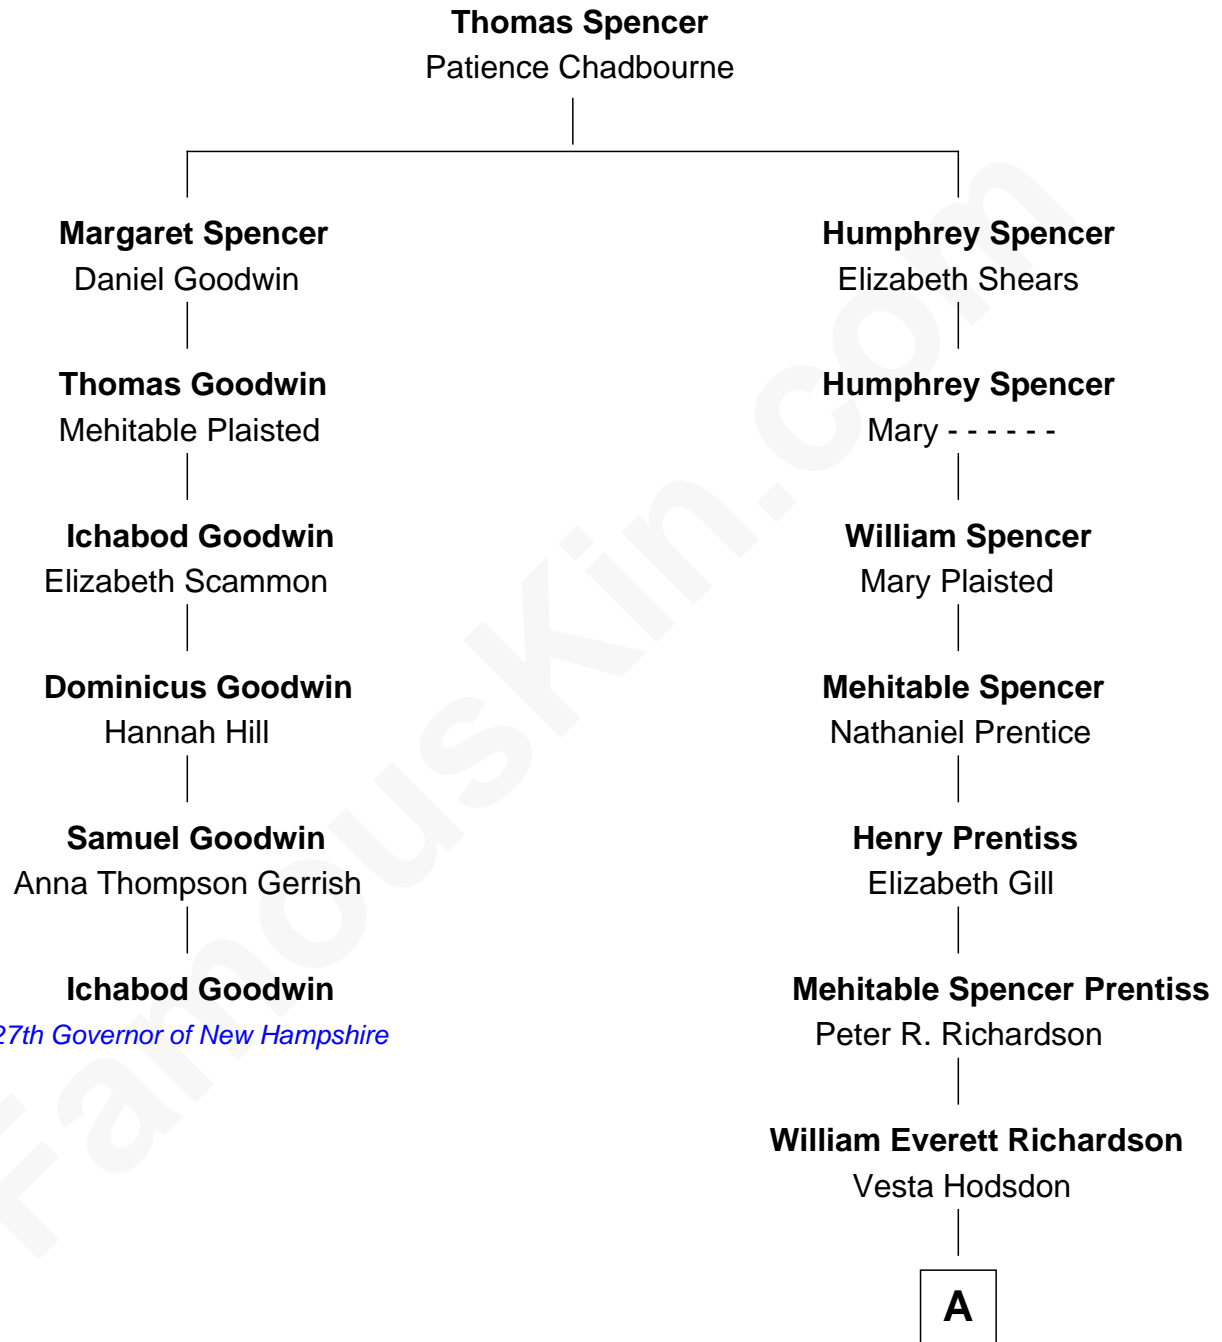

FamousKin.com Relationship Chart of

Ichabod Goodwin

27th Governor of New Hampshire

5th cousin 4 times removed of

Bill Richardson

30th Governor of New Mexico

A

William Blaney Richardson

Rosaura Ojeda-Medero

William Blaine Richardson

María Luisa López-Collada

Bill Richardson

30th Governor of New Mexico

FamousKin.com