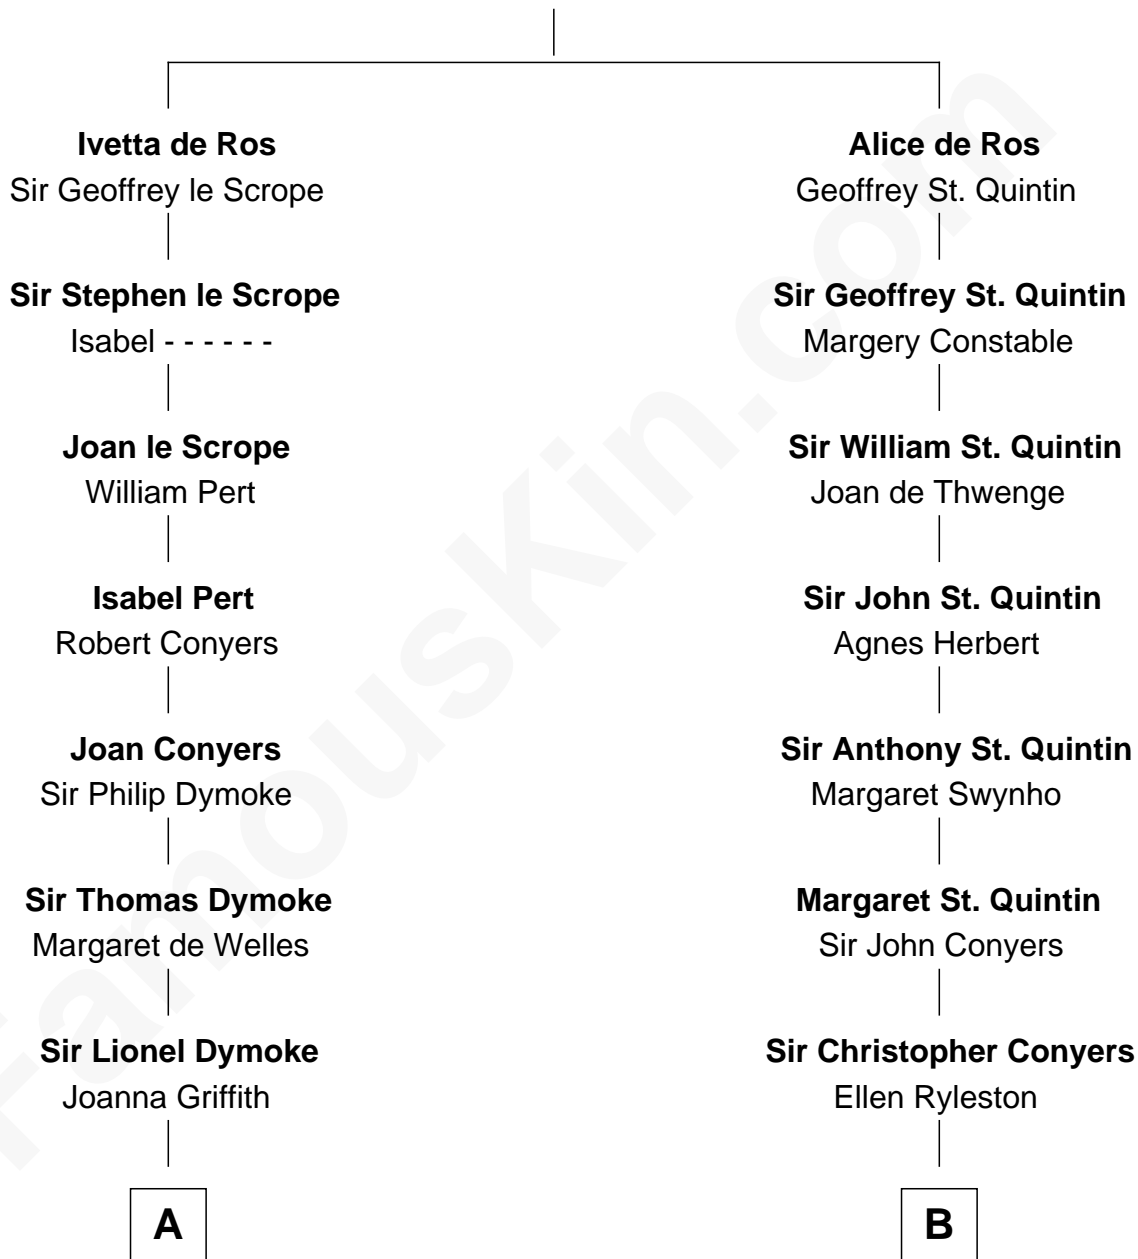

FamousKin.com Relationship Chart of

Ichabod Goodwin

27th Governor of New Hampshire

17th cousin 3 times removed of

Ben Ames Williams

Novelist and Short Story Author

Sir William de Ros

Eustache Fitz Ralph

C

James Longstreet

Mary Anna Dent

Sarah Jane Longstreet

Charles Bingley Ames

Sarah Marshall Ames

Daniel Webster Williams

Ben Ames Williams