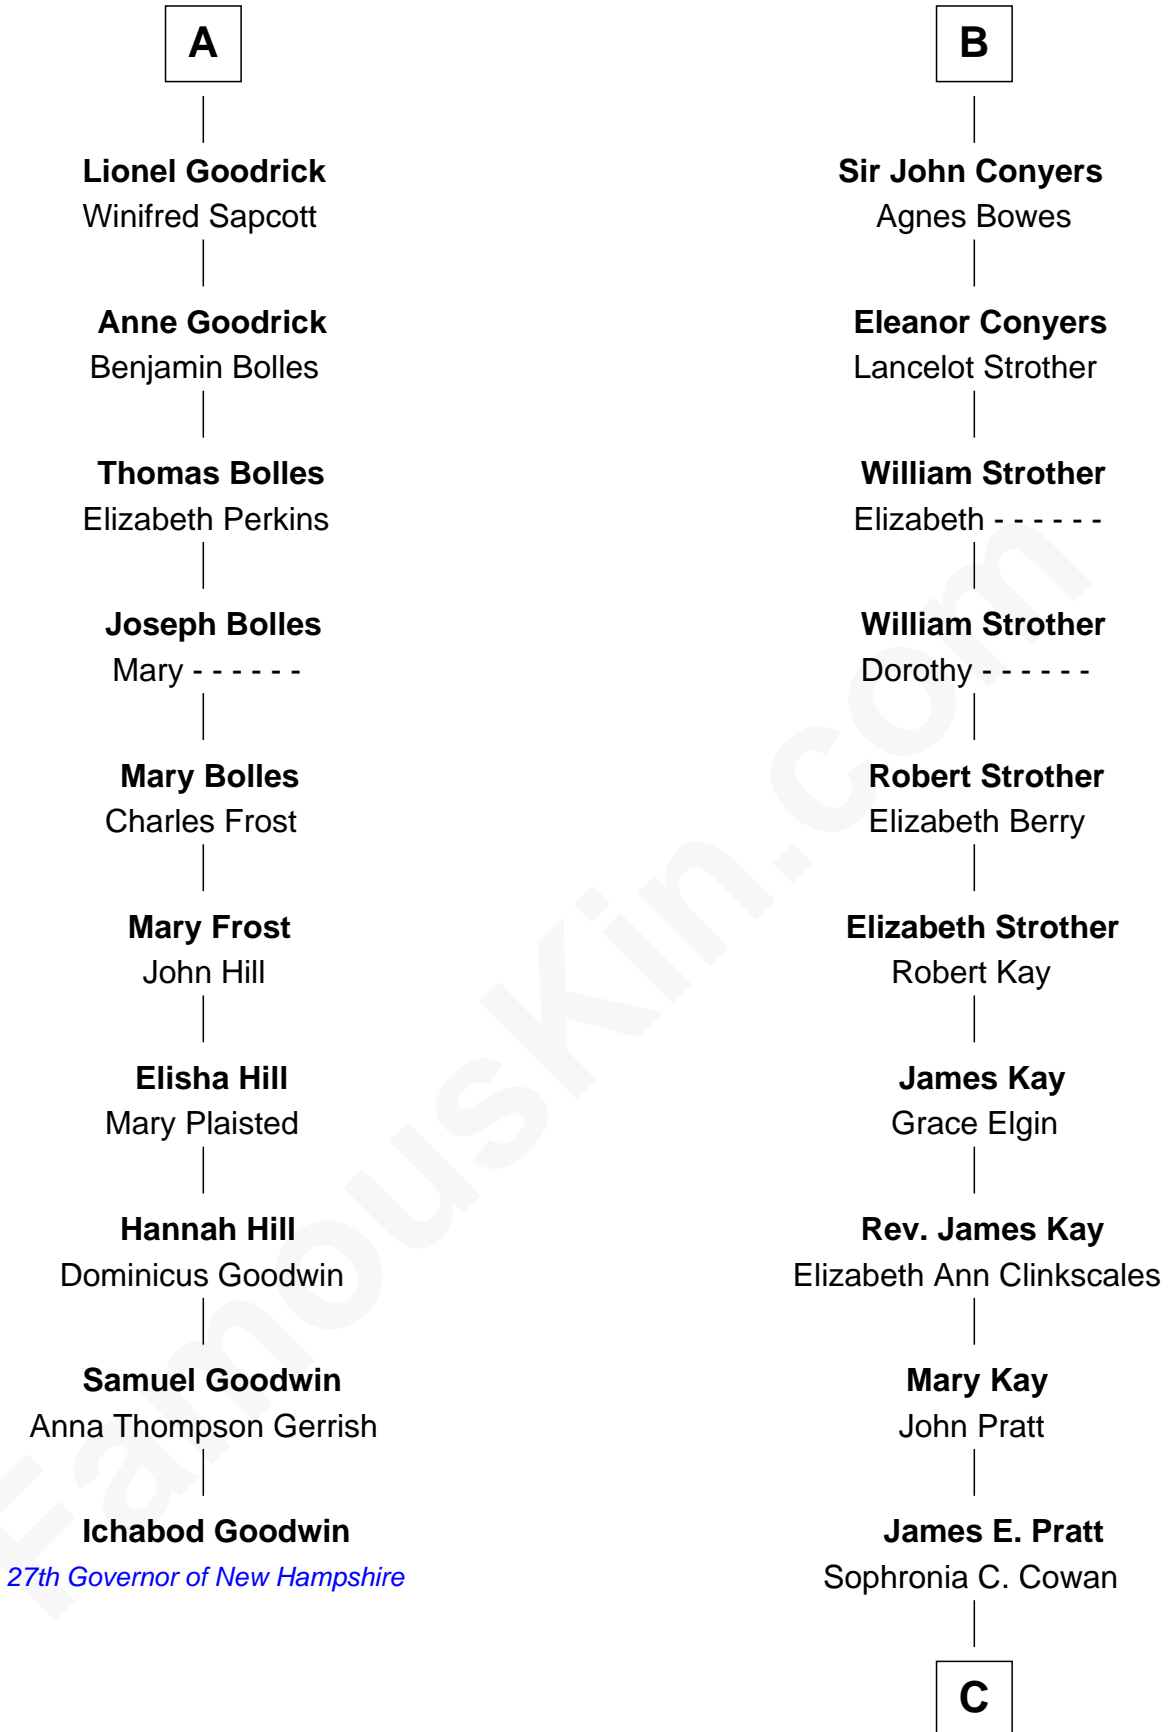

# FamousKin.com Relationship Chart of

**Ichabod Goodwin**

*27th Governor of New Hampshire*

**16th cousin 3 times removed of**

**Jimmy Carter**

*39th U.S. President*

**C**

**Nina Pratt**

William Archibald Carter

**Earl Carter**

Lillian Gordy

**Jimmy Carter**

*39th U.S. President*

FamousKin.com