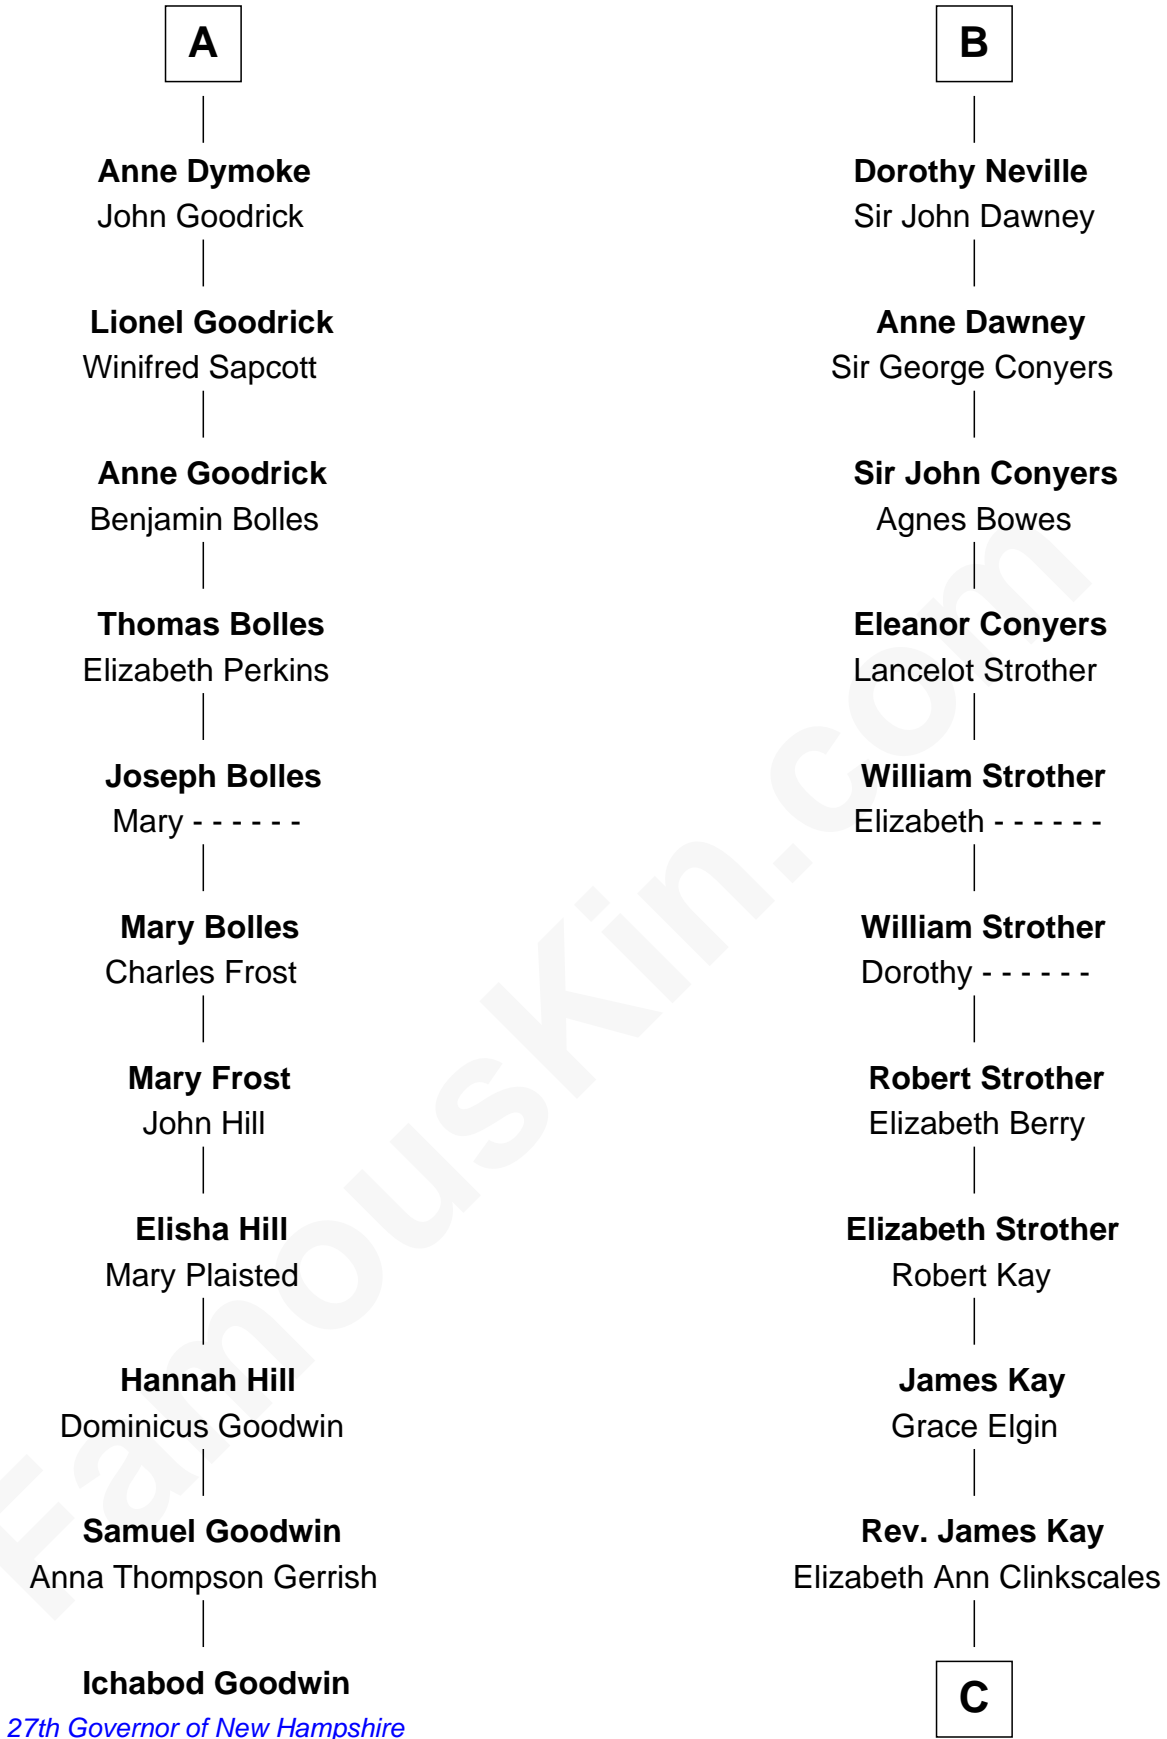

FamousKin.com Relationship Chart of

Ichabod Goodwin

27th Governor of New Hampshire

17th cousin 4 times removed of

Jimmy Carter

39th U.S. President

Bartholomew de Badlesmere

Margaret de Clare

Sir William de Bohun

Humphrey de Bohun

Joan Fitzalan

Eleanor de Bohun

Sir Thomas Plantagenet

Anne Plantagenet

Sir William Bouchier

Sir John Bouchier

Margaret Berners

Joan Bouchier

Sir Henry Neville

Sir Richard Neville

Anne Stafford

B

C

|
Mary Kay

John Pratt

|
James E. Pratt

Sophonra C. Cowan

|
Nina Pratt

William Archibald Carter

|
Earl Carter

Lillian Gordy

|
Jimmy Carter