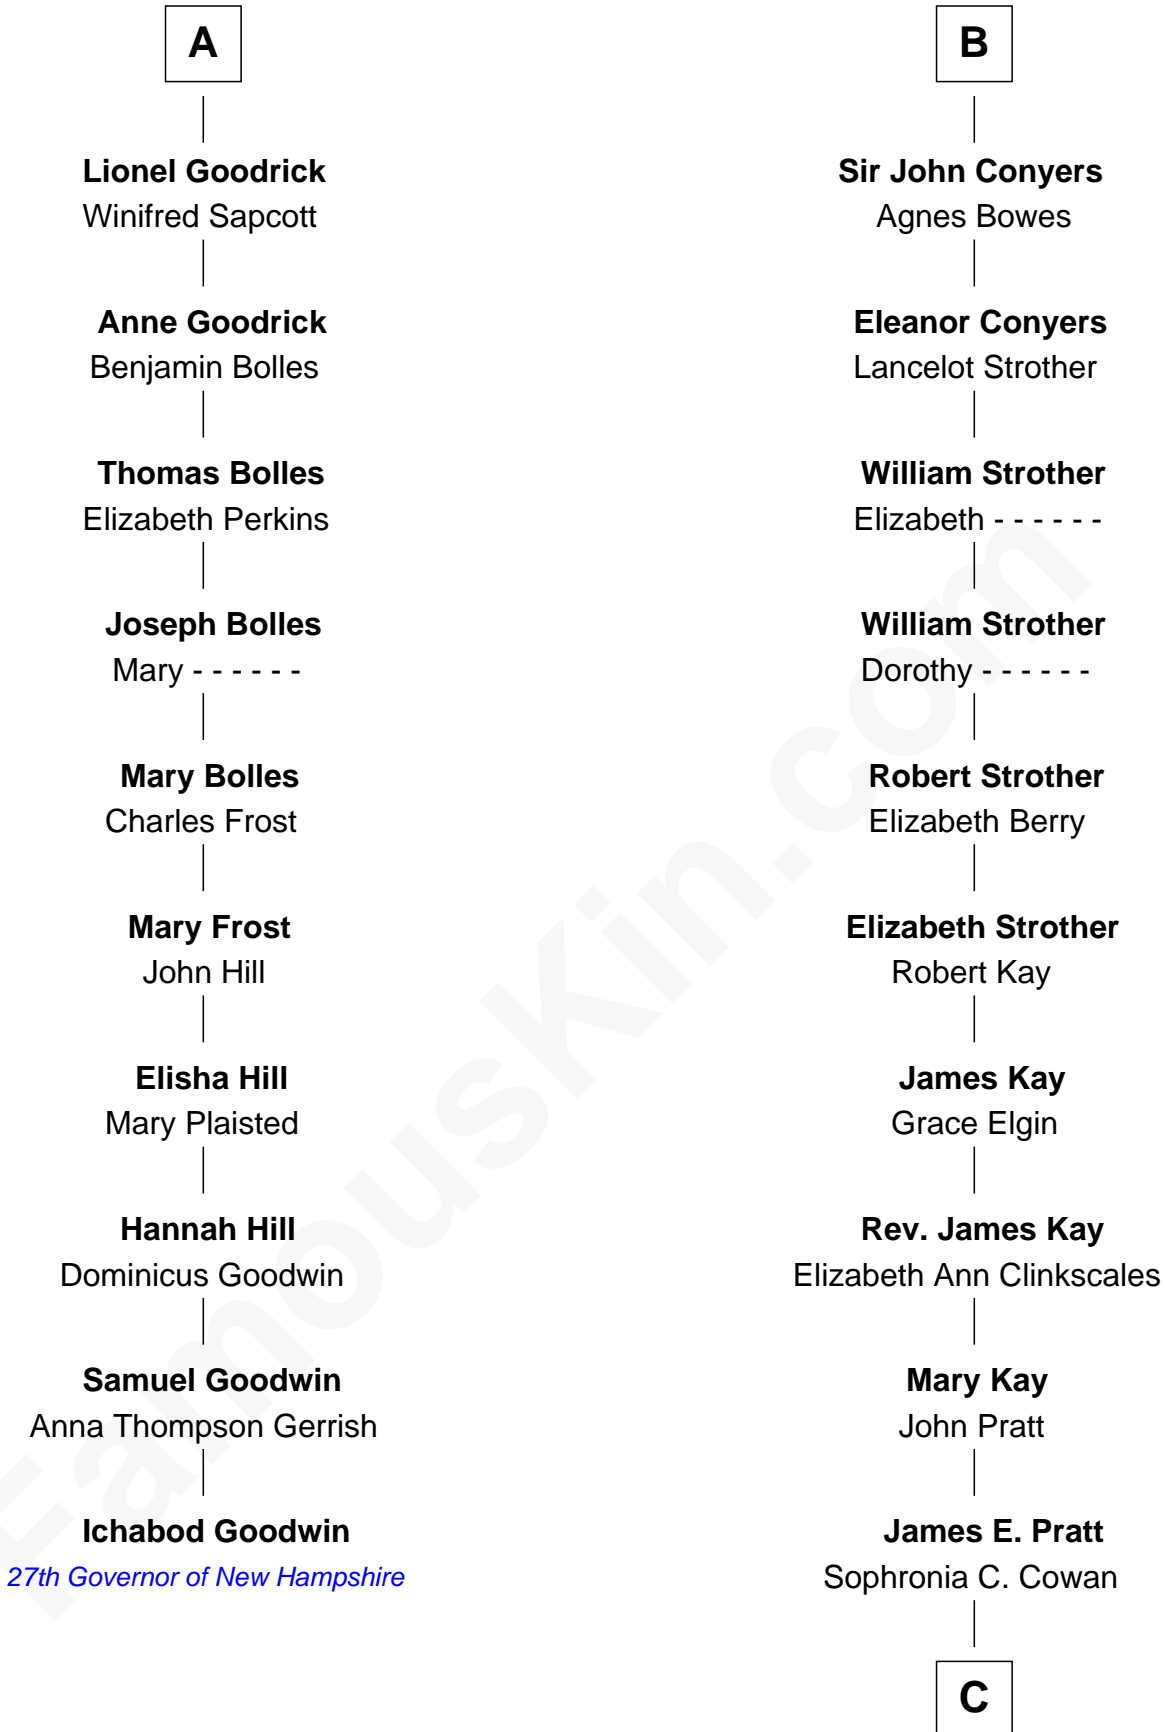

FamousKin.com Relationship Chart of

Ichabod Goodwin

27th Governor of New Hampshire

16th cousin 3 times removed of

Jimmy Carter

39th U.S. President

Sir Henry de Percy

Idoine de Clifford

Isabel de Percy
Sir William de Aton

Elizabeth de Aton
Sir John Conyers

Robert Conyers
Isabel Pert

Joan Conyers
Sir Philip Dymoke

Sir Thomas Dymoke
Margaret de Welles

Sir Lionel Dymoke
Joanna Griffith

Anne Dymoke
John Goodrick

A

Maude de Percy
Sir John de Neville

Sir Ralph Neville
Joan Beaufort

George Neville
Elizabeth Beauchamp

Sir Henry Neville
Joan Bouchier

Sir Richard Neville
Anne Stafford

Dorothy Neville
Sir John Dawney

Anne Dawney
Sir George Conyers

B

C

Nina Pratt

William Archibald Carter

Earl Carter

Lillian Gordy

Jimmy Carter

39th U.S. President