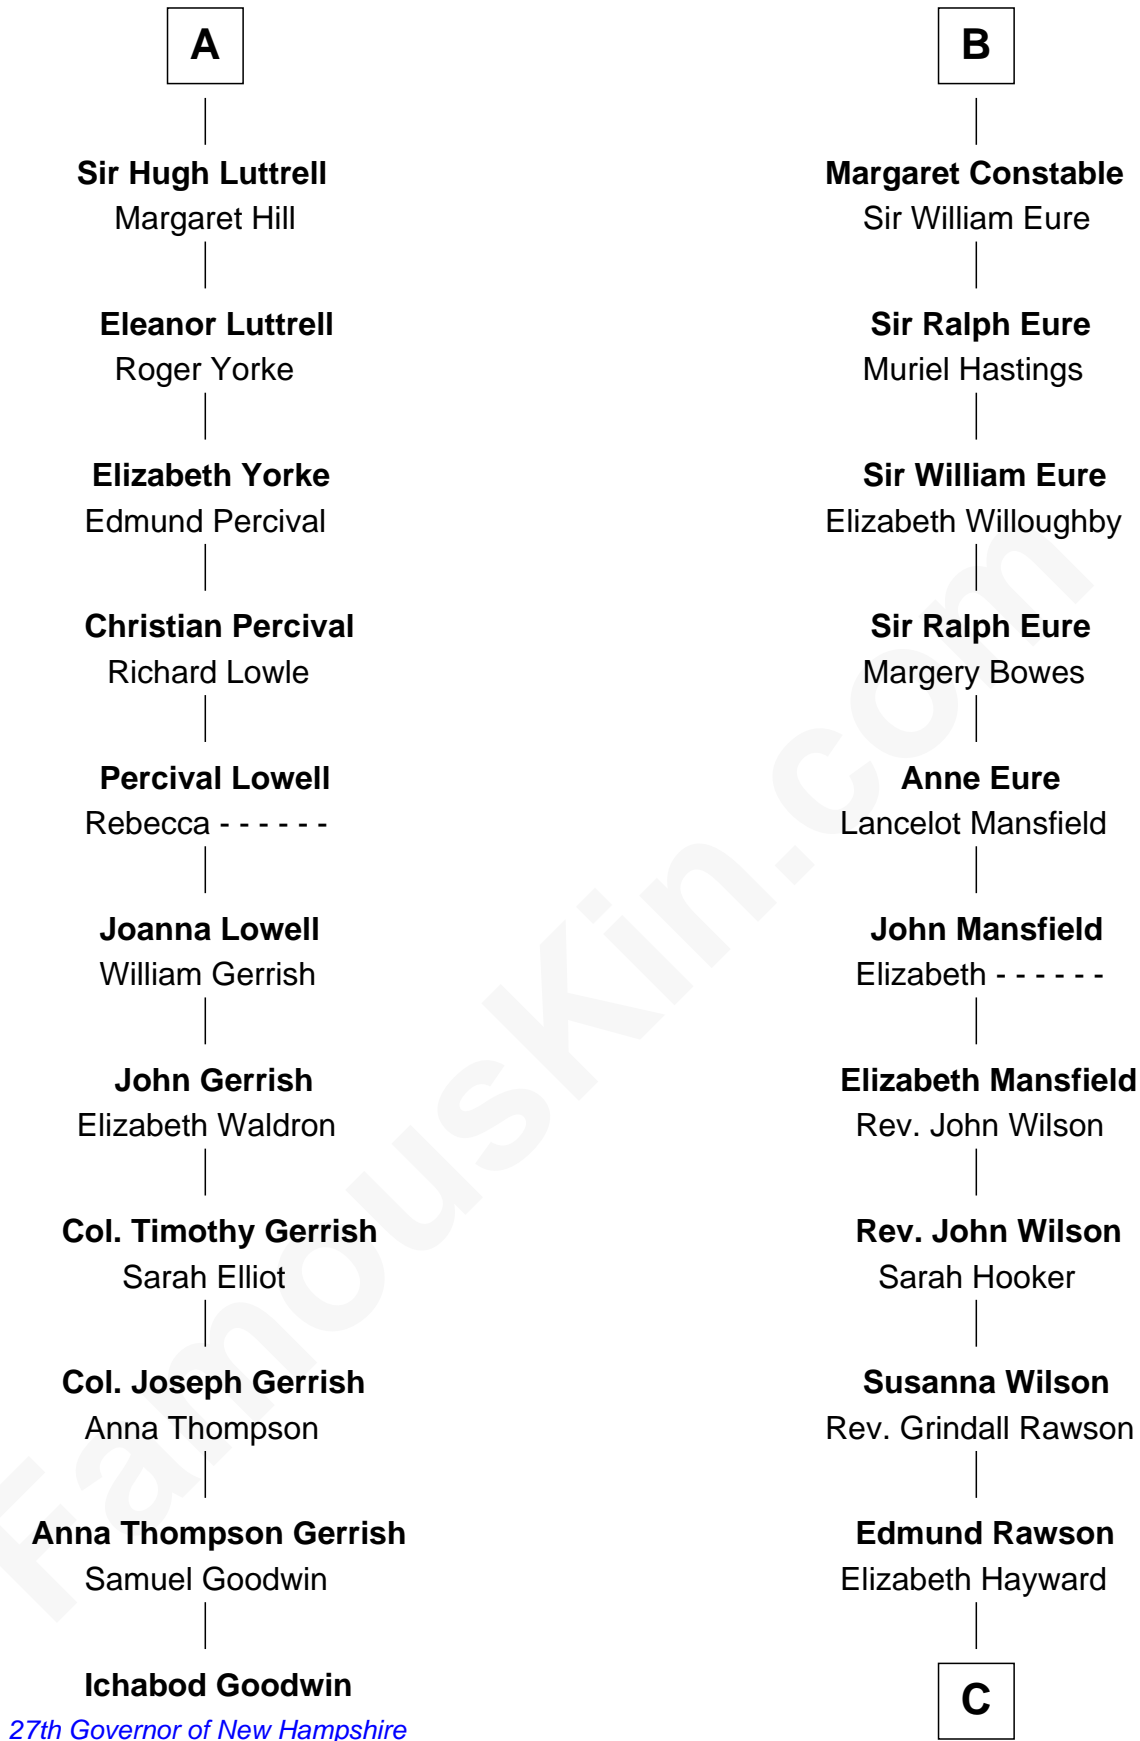

FamousKin.com Relationship Chart of

Ichabod Goodwin

27th Governor of New Hampshire

17th cousin 4 times removed of

William Howard Taft

27th U.S. President

Sir Hugh le Despencer

Aveline Basset

Elizabeth de Tibetot

Margery Despencer

Sir Roger Wentworth

Agnes Wentworth

Sir Robert Constable

B

C

Abner Rawson

Mary Allen

Rhoda Rawson

Aaron Taft

Peter Rawson Taft

Sylvia Howard

Alphonso Taft

Louisa Maria Torrey

William Howard Taft

27th U.S. President

FamousKin.com