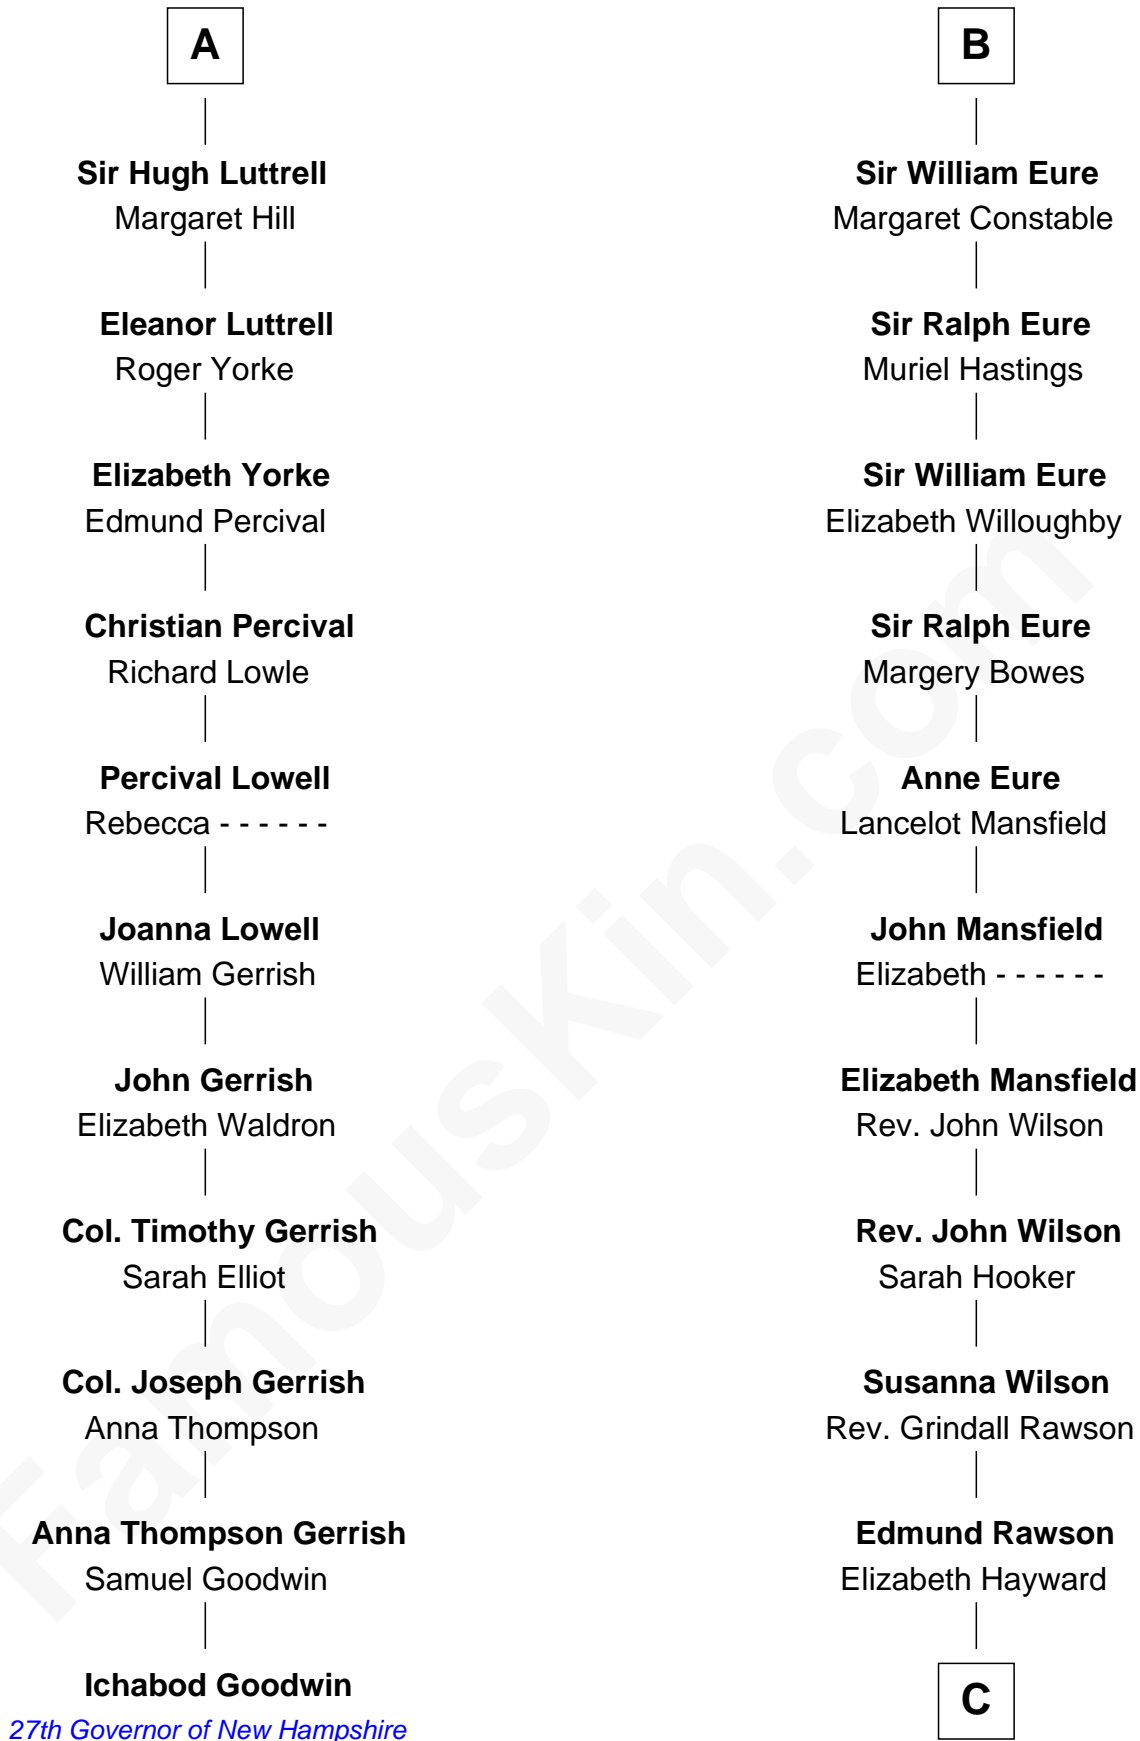

FamousKin.com Relationship Chart of

Ichabod Goodwin

27th Governor of New Hampshire

17th cousin 4 times removed of

William Howard Taft

27th U.S. President

Sir Humphrey de Bohun

Eleanor de Braiose

C

Abner Rawson

Mary Allen

Rhoda Rawson

Aaron Taft

Peter Rawson Taft

Sylvia Howard

Alphonso Taft

Louisa Maria Torrey

William Howard Taft

27th U.S. President

FamousKin.com