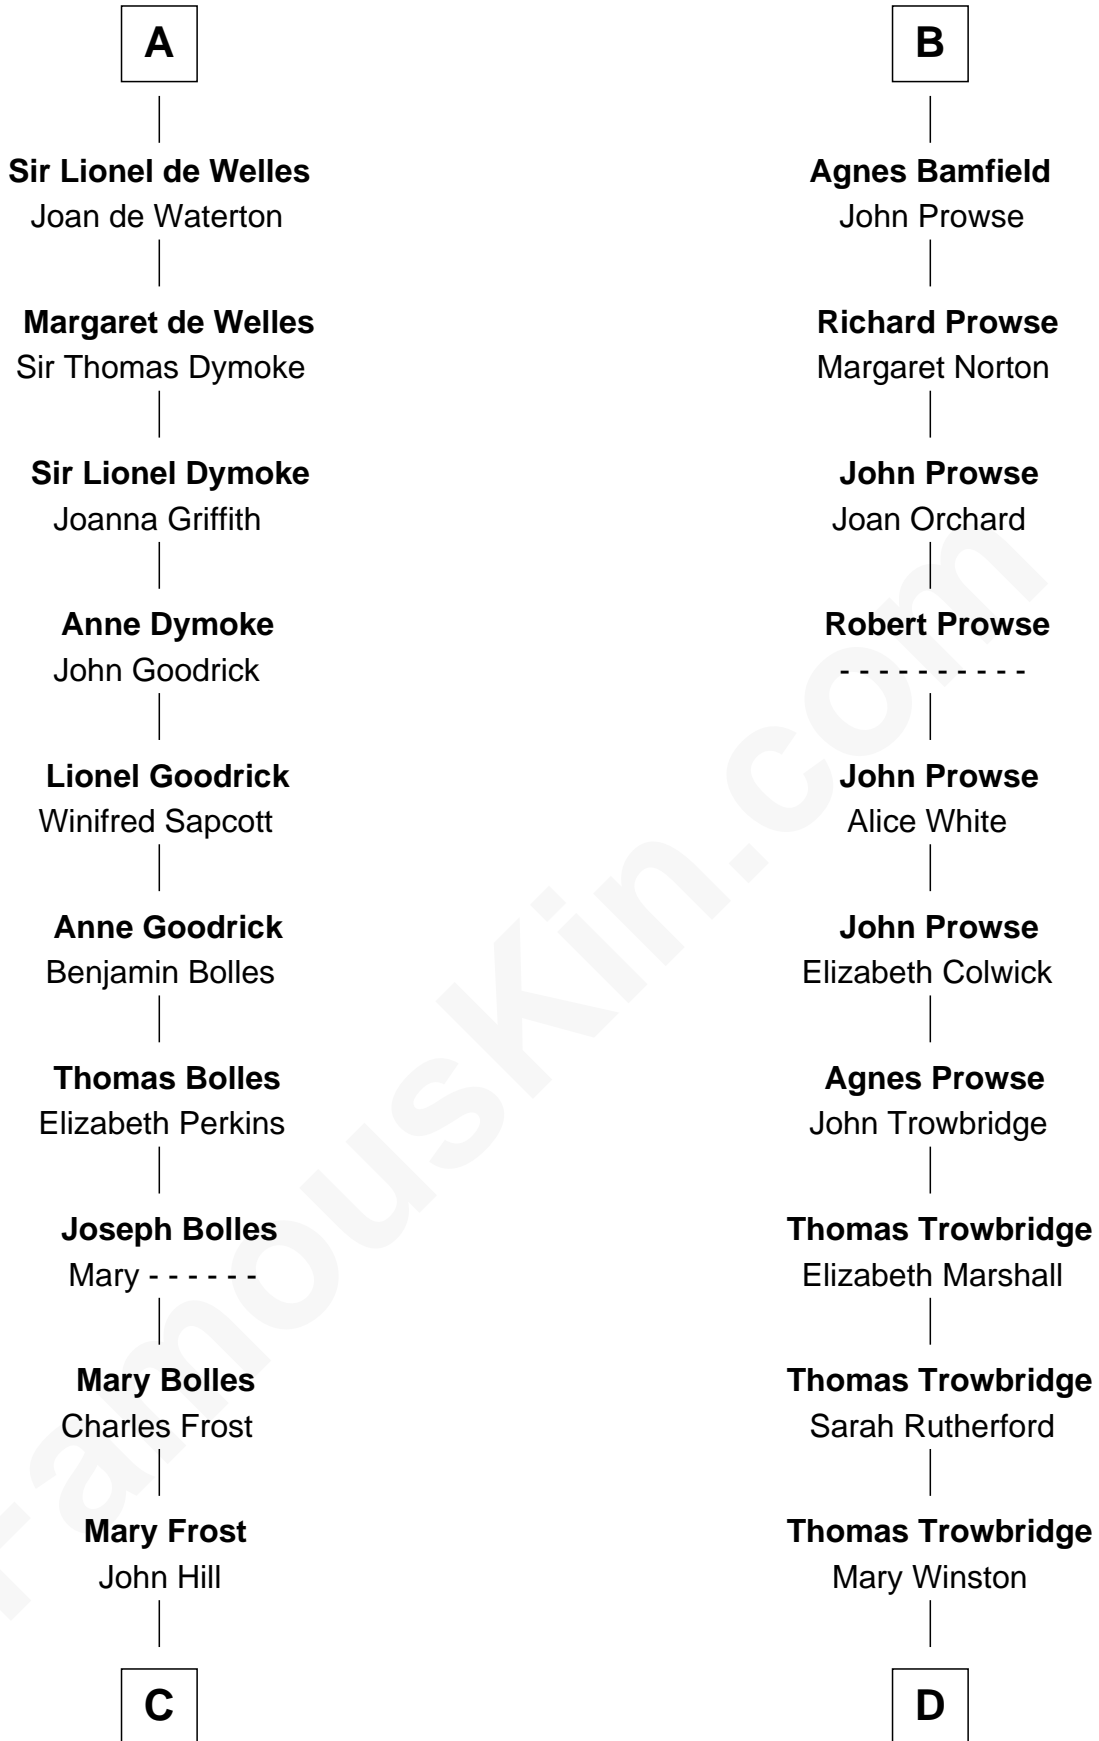

FamousKin.com Relationship Chart of

Ichabod Goodwin

27th Governor of New Hampshire

20th cousin 1 time removed of

Rutherford B. Hayes

19th U.S. President

Sir Geoffrey FitzPiers

Aveline de Clare

C

Elisha Hill

Mary Plaisted

Hannah Hill

Dominicus Goodwin

Samuel Goodwin

Anna Thompson Gerrish

Ichabod Goodwin