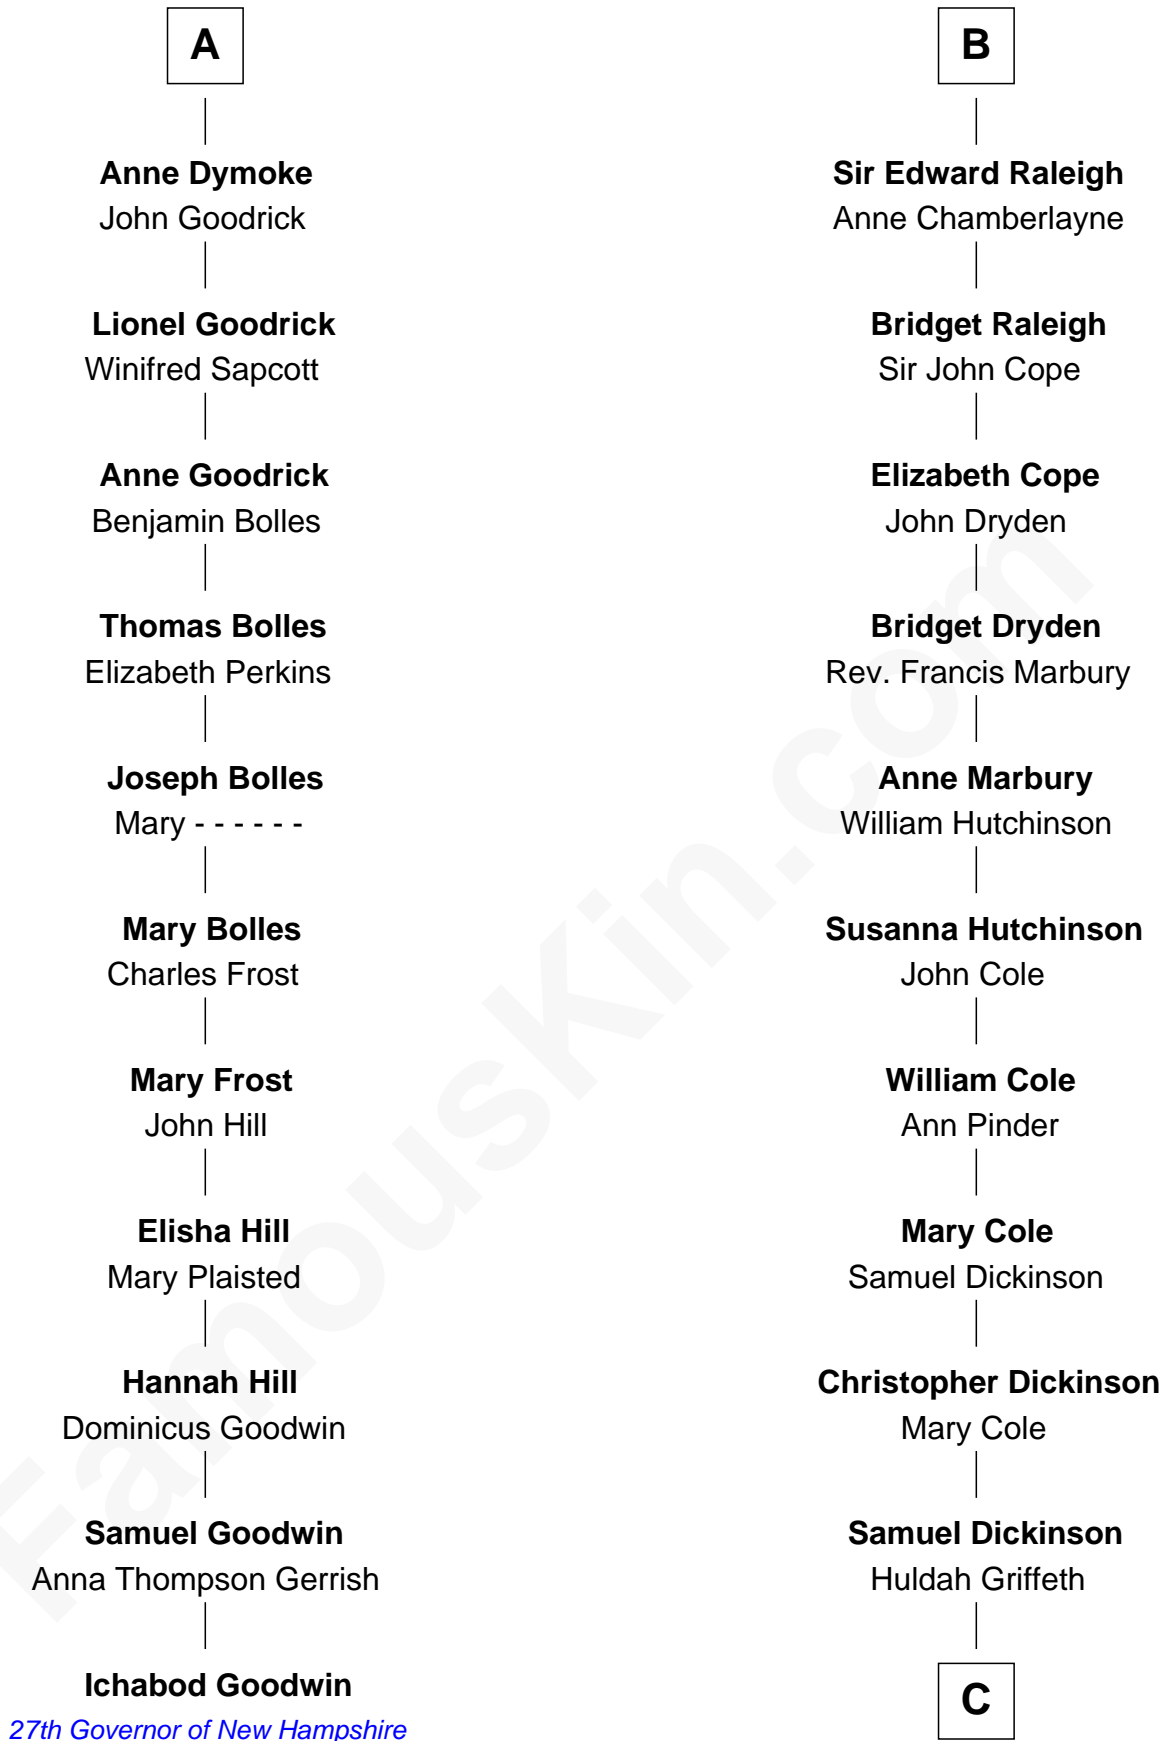

FamousKin.com

Relationship Chart of

Ichabod Goodwin

27th Governor of New Hampshire

17th cousin 4 times removed of

George Romney

43rd Governor of Michigan

Sir Hugh I de Audley

Iseult de Mortimer

C

Charity Dickinson

Jared Pratt

Parley Parker Pratt

Mary Woods

Helaman Pratt

Anna Johanna Dorothy Wilcken

Anna Amelia Pratt

Gaskell Samuel Romney

George Romney

43rd Governor of Michigan