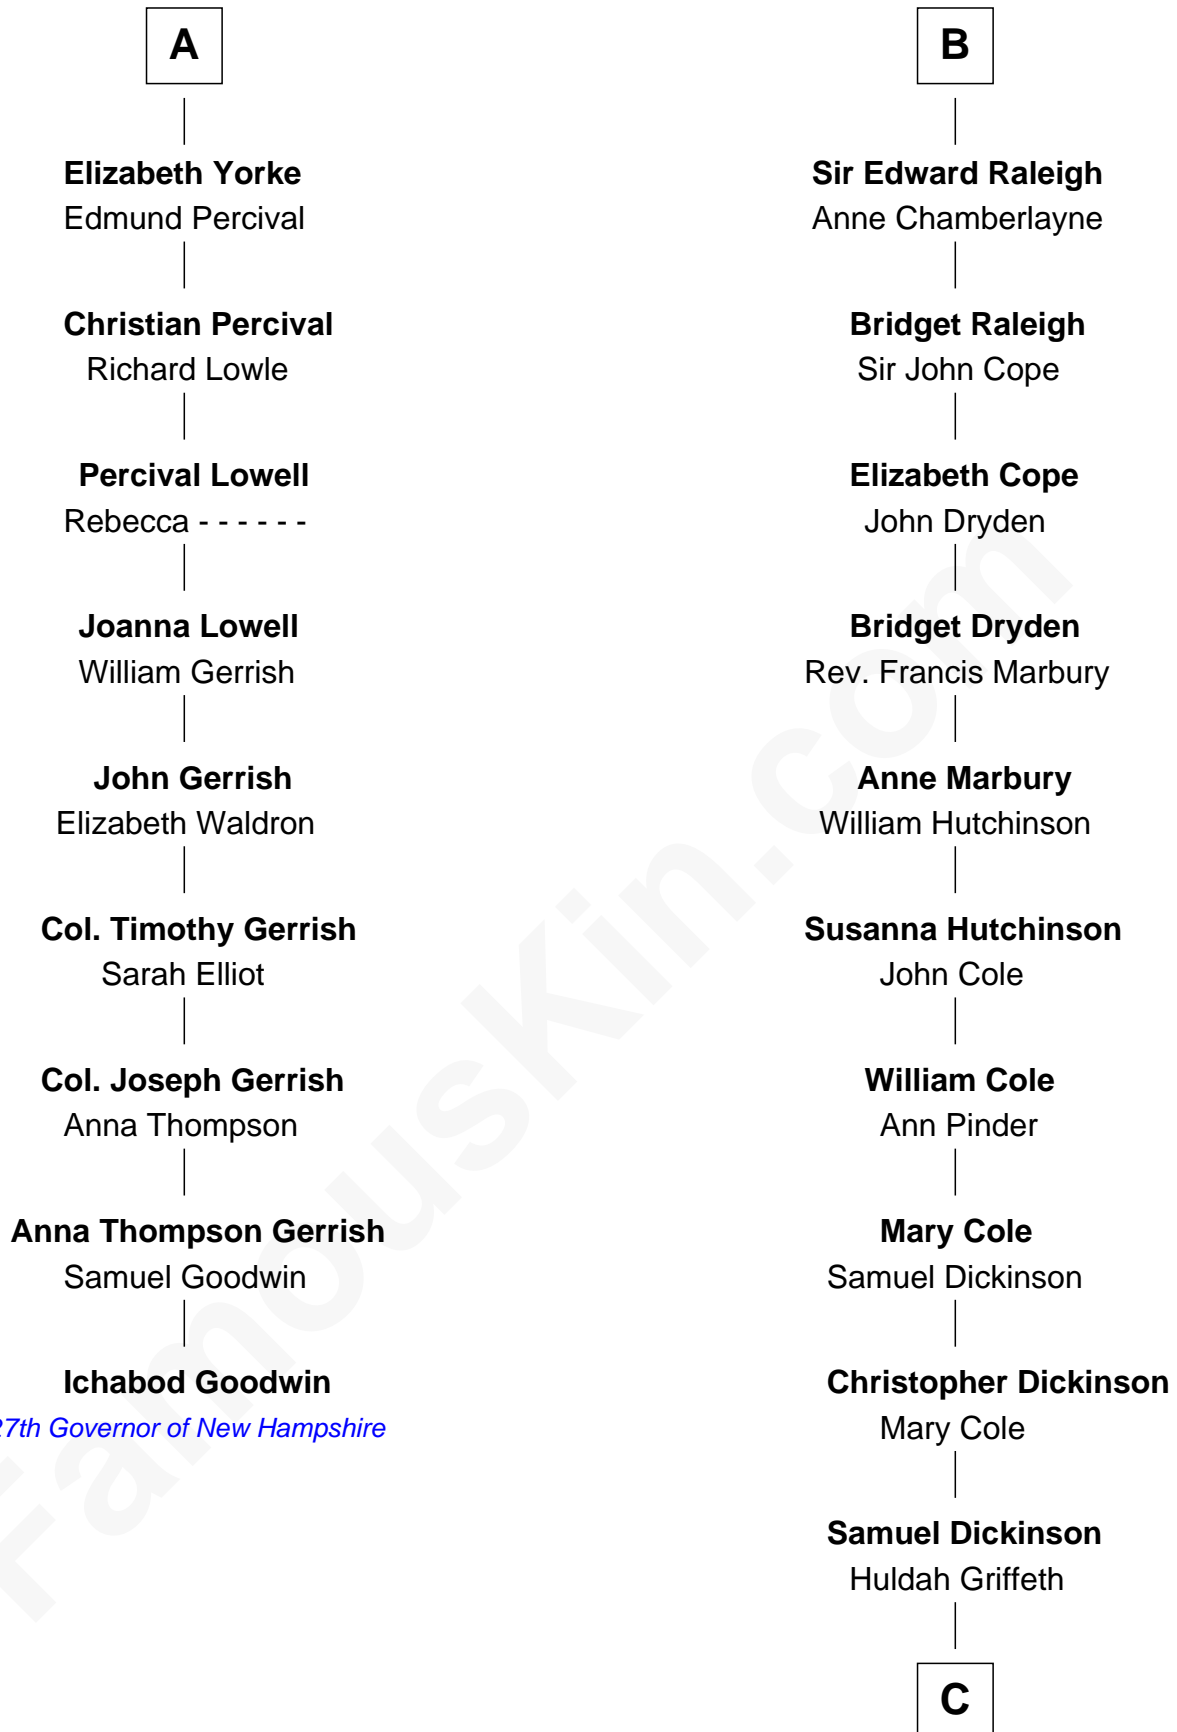

# FamousKin.com Relationship Chart of

**Ichabod Goodwin**

*27th Governor of New Hampshire*

**15th cousin 6 times removed of**

**George Romney**

*43rd Governor of Michigan*

**Humphrey de Bohun**

Elizabeth Plantagenet

**C**

**Charity Dickinson**

Jared Pratt

**Parley Parker Pratt**

Mary Woods

**Helaman Pratt**

Anna Johanna Dorothy Wilcken

**Anna Amelia Pratt**

Gaskell Samuel Romney

**George Romney**

*43rd Governor of Michigan*

FamousKin.com