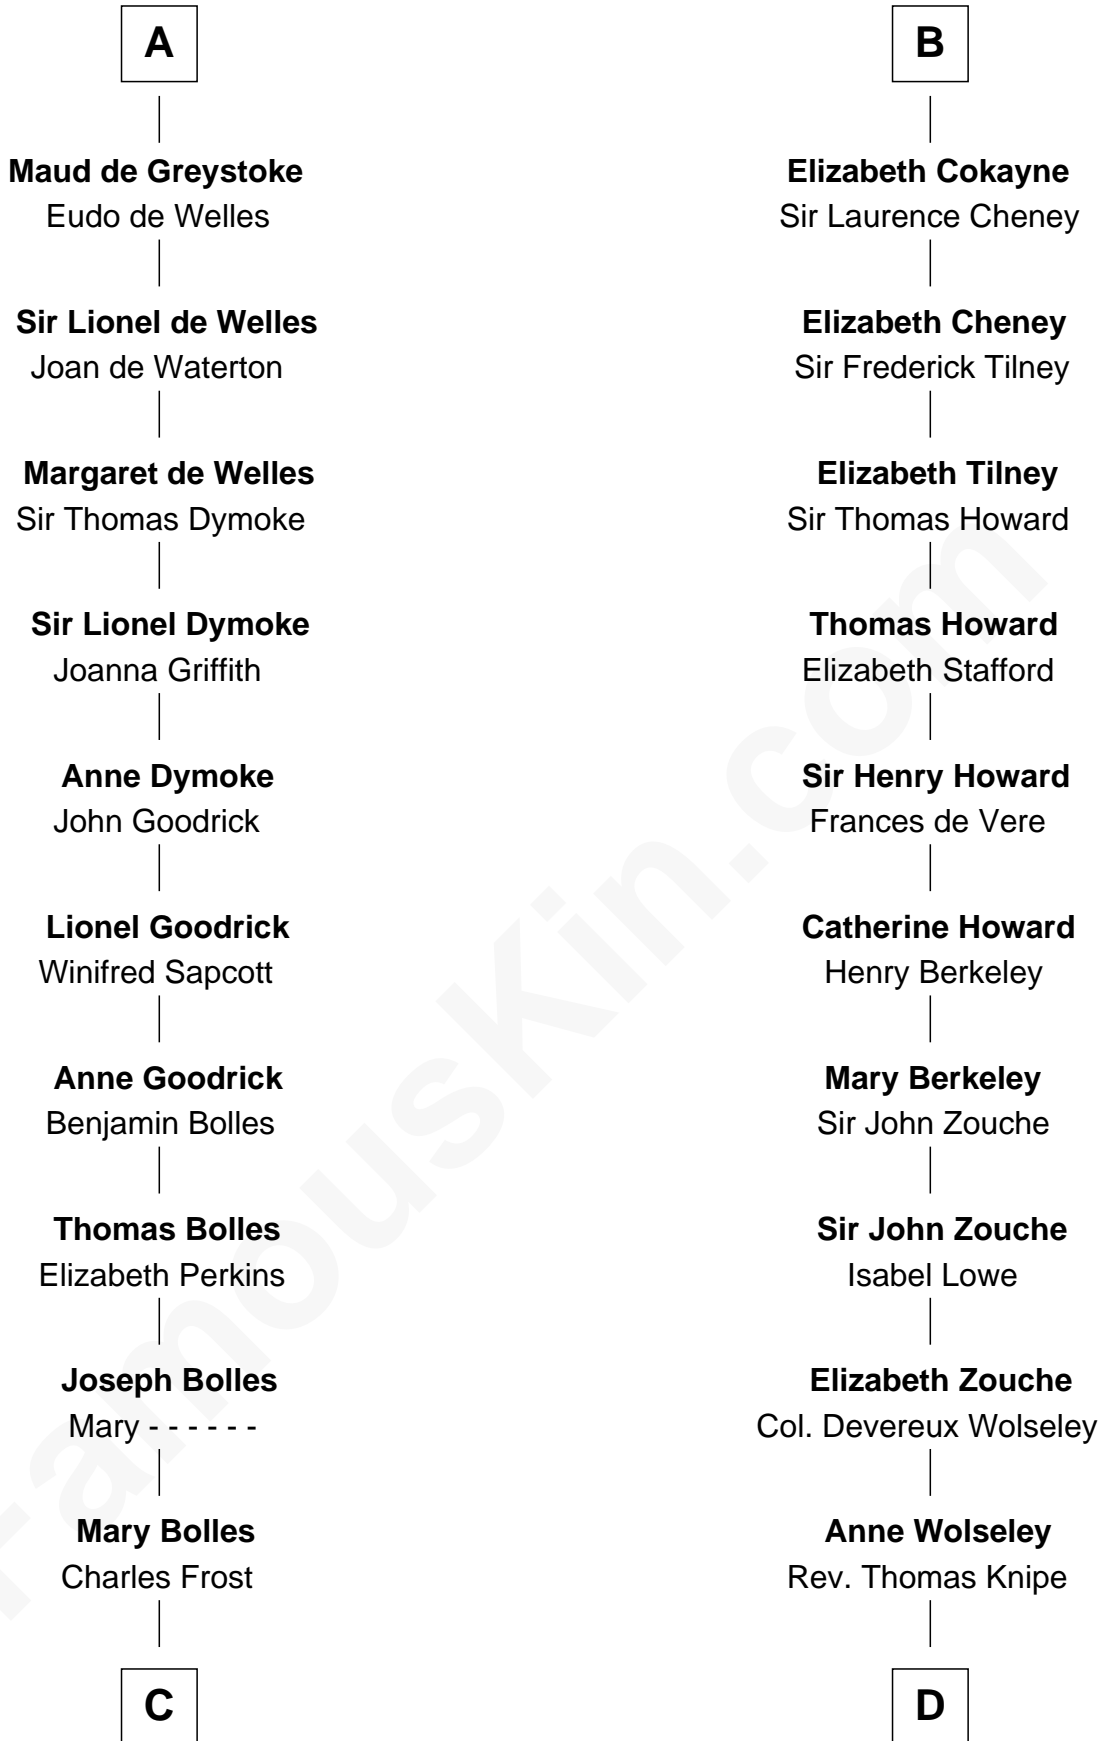

FamousKin.com Relationship Chart of

Ichabod Goodwin

27th Governor of New Hampshire

21st cousin of

Francis Scott Key

Author of "The Star Spangled Banner"

C

Mary Frost

John Hill

Elisha Hill

Mary Plaisted

Hannah Hill

Dominicus Goodwin

Samuel Goodwin

Anna Thompson Gerrish

Ichabod Goodwin