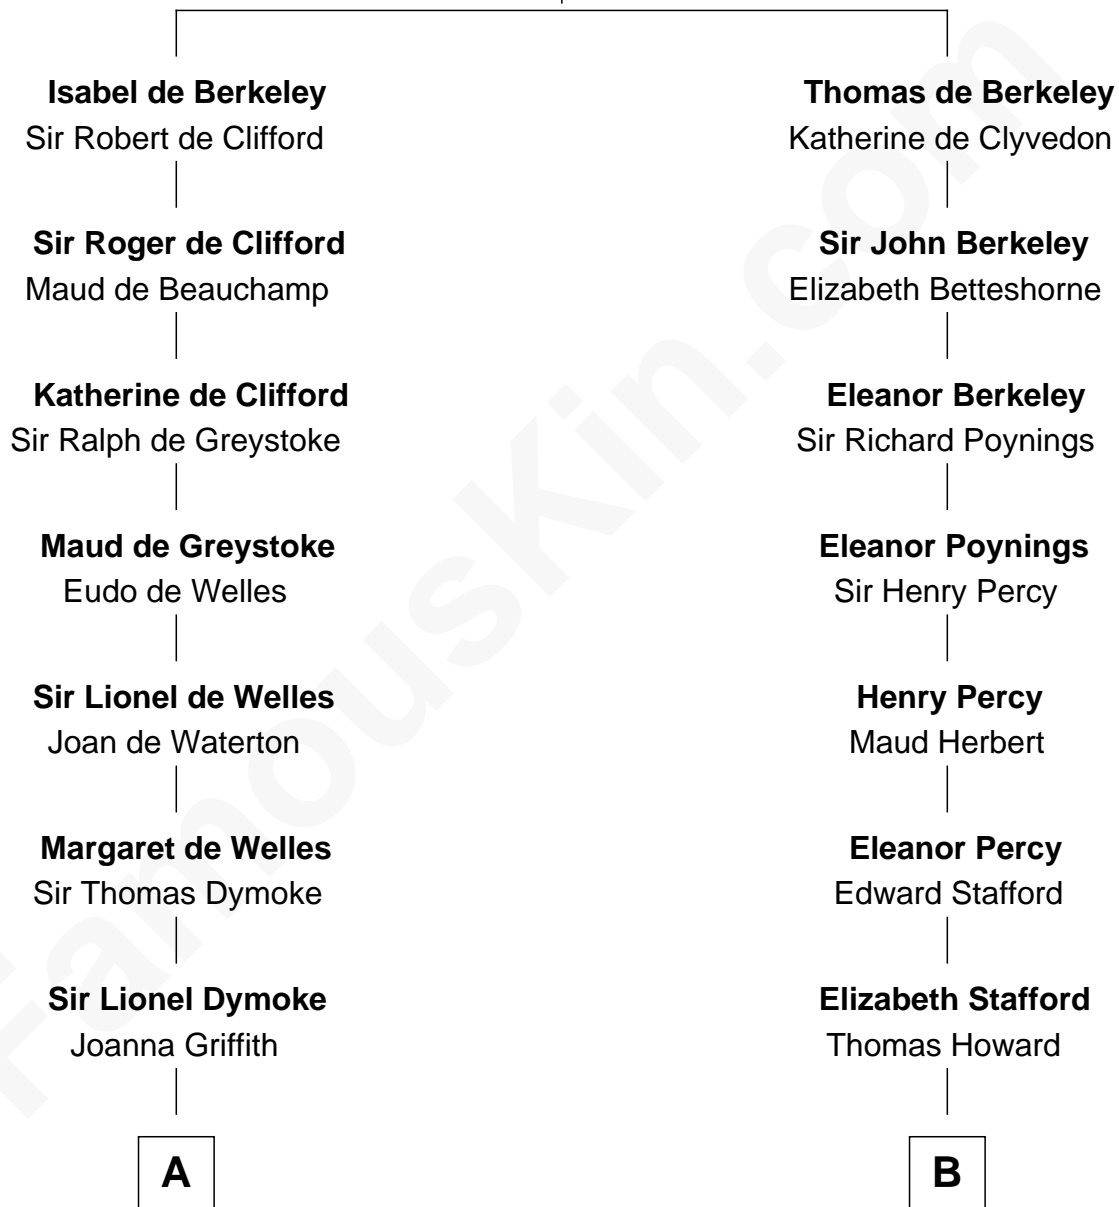

FamousKin.com Relationship Chart of

Ichabod Goodwin

27th Governor of New Hampshire

17th cousin of

Francis Scott Key

Author of "The Star Spangled Banner"

Sir Maurice de Berkeley

Eve la Zouche

Elisha Hill
Mary Plaisted

Hannah Hill
Dominicus Goodwin

Samuel Goodwin
Anna Thompson Gerrish

Ichabod Goodwin
27th Governor of New Hampshire

B

Sir Henry Howard
Frances de Vere

Catherine Howard
Henry Berkeley