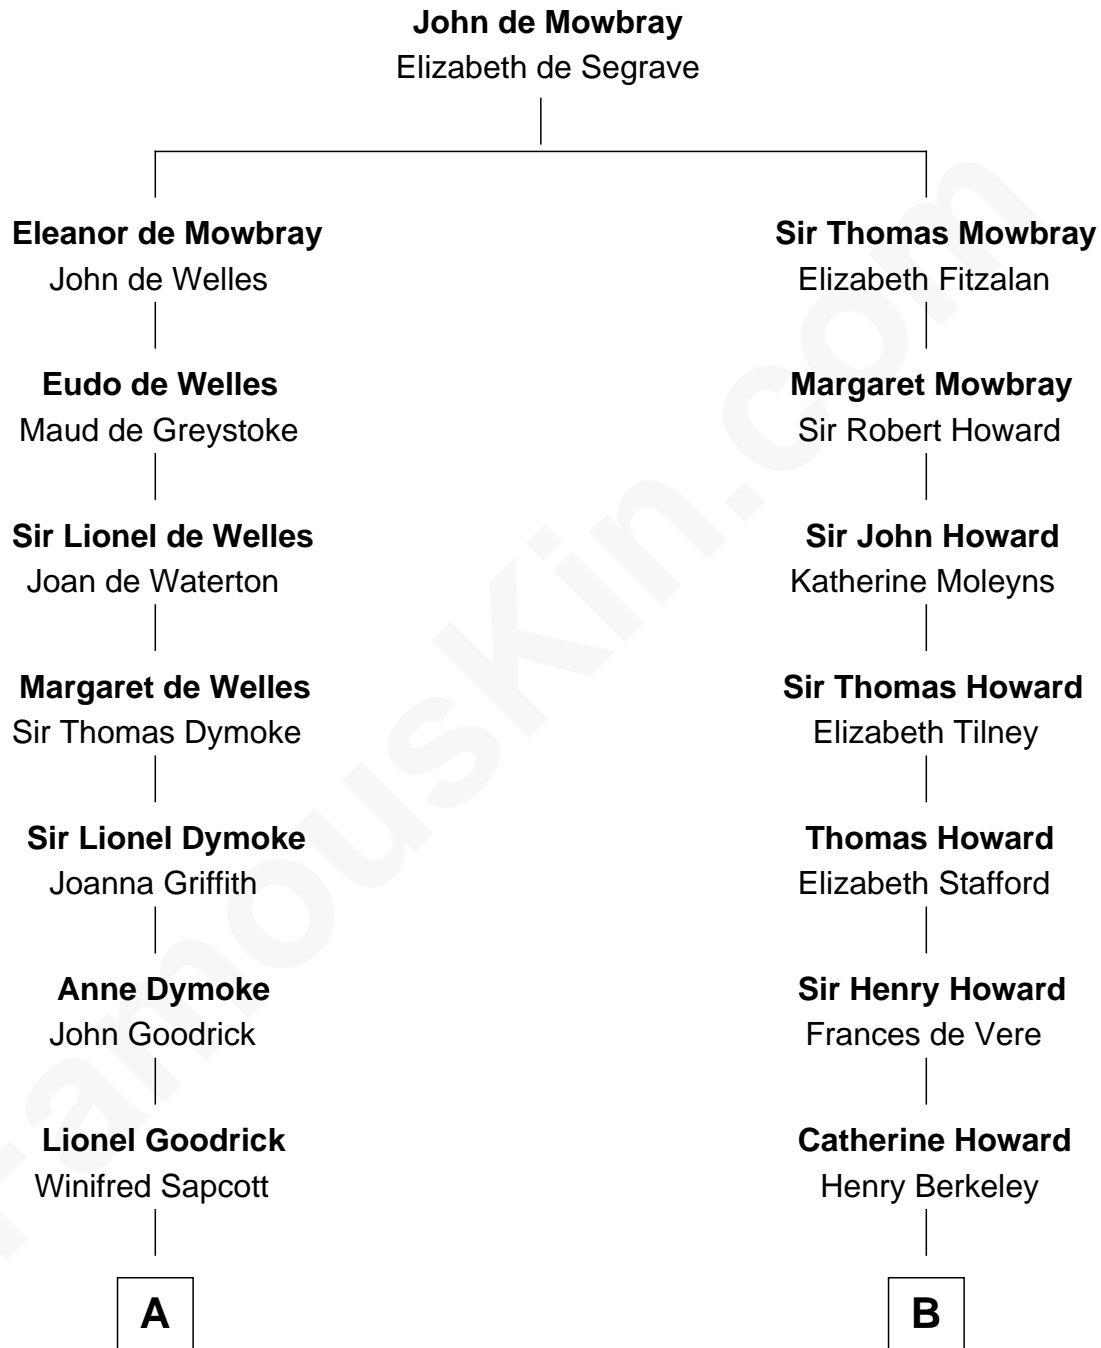

# FamousKin.com Relationship Chart of

**Ichabod Goodwin**

*27th Governor of New Hampshire*

15th cousin of

**Francis Scott Key**

*Author of "The Star Spangled Banner"*

**A**

**Anne Goodrick**  
Benjamin Bolles

**Thomas Bolles**  
Elizabeth Perkins

**Joseph Bolles**  
Mary - - - - -

**Mary Bolles**  
Charles Frost

**Mary Frost**  
John Hill

**Elisha Hill**  
Mary Plaisted

**Hannah Hill**  
Dominicus Goodwin

**Samuel Goodwin**  
Anna Thompson Gerrish

**Ichabod Goodwin**  
*27th Governor of New Hampshire*

**B**

**Mary Berkeley**  
Sir John Zouche

**Sir John Zouche**  
Isabel Lowe

**Elizabeth Zouche**  
Col. Devereux Wolseley

**Anne Wolseley**  
Rev. Thomas Knipe