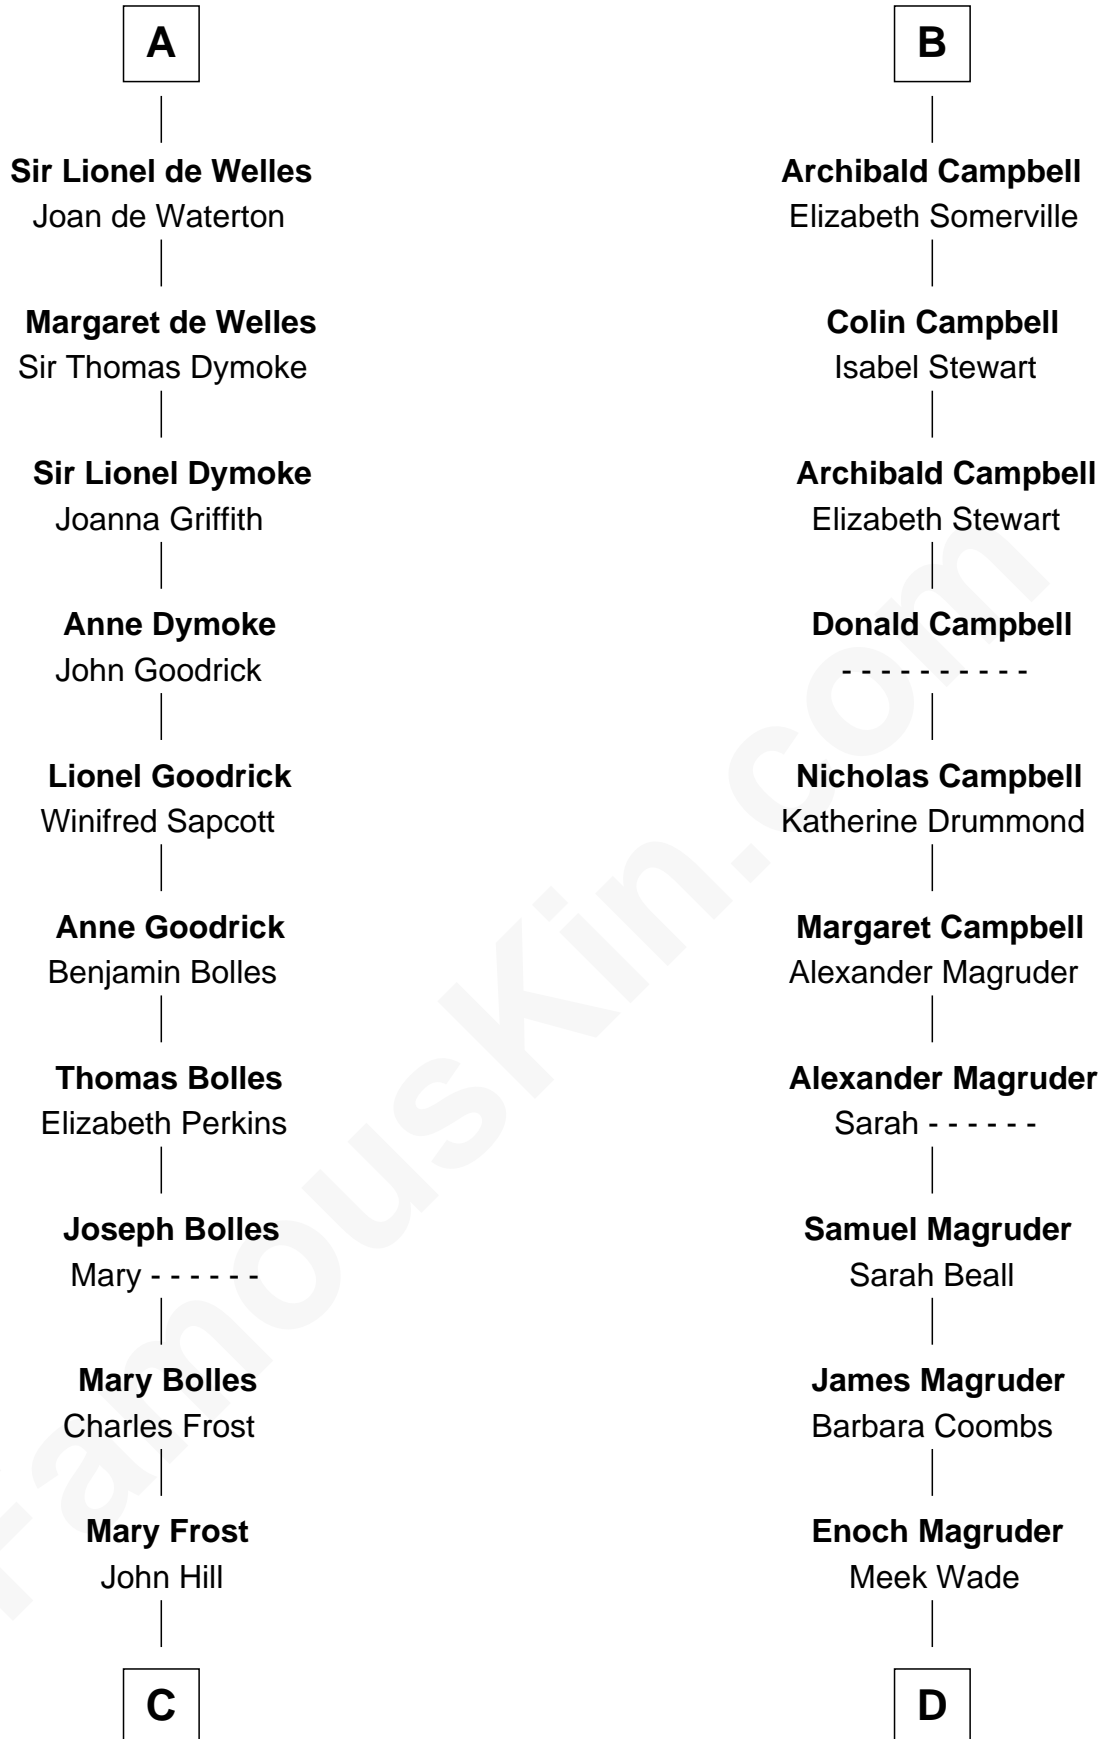

FamousKin.com Relationship Chart of

Ichabod Goodwin

27th Governor of New Hampshire

20th cousin 1 time removed of

Emily Post

American Author on Etiquette

C

Elisha Hill
Mary Plaisted

Hannah Hill
Dominicus Goodwin

Samuel Goodwin
Anna Thompson Gerrish

Ichabod Goodwin
27th Governor of New Hampshire

D

Mary Meek Magruder
Thomas Clagett

Sarah Magruder Clagett
Upton Bruce

Marian Bruce
William Price