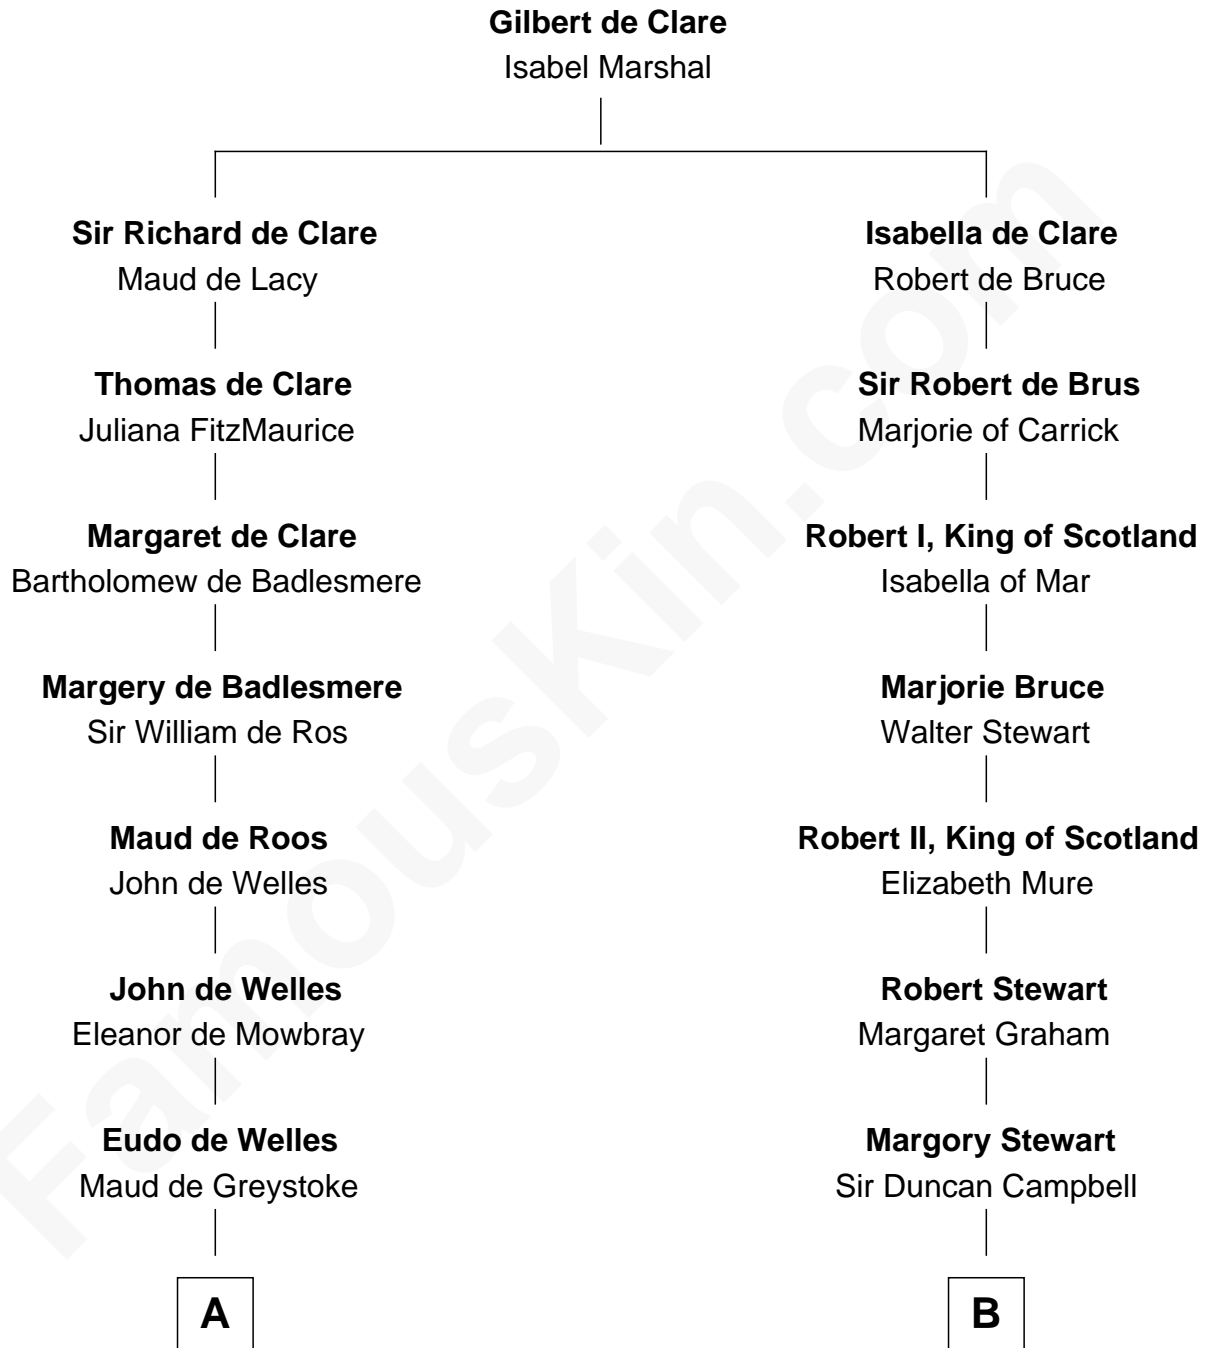

FamousKin.com Relationship Chart of

Ichabod Goodwin

27th Governor of New Hampshire

20th cousin 1 time removed of

Emily Post

American Author on Etiquette

C

Elisha Hill
Mary Plaisted

Hannah Hill
Dominicus Goodwin

Samuel Goodwin
Anna Thompson Gerrish

Ichabod Goodwin
27th Governor of New Hampshire

D

Mary Meek Magruder
Thomas Clagett

Sarah Magruder Clagett
Upton Bruce

Marian Bruce
William Price