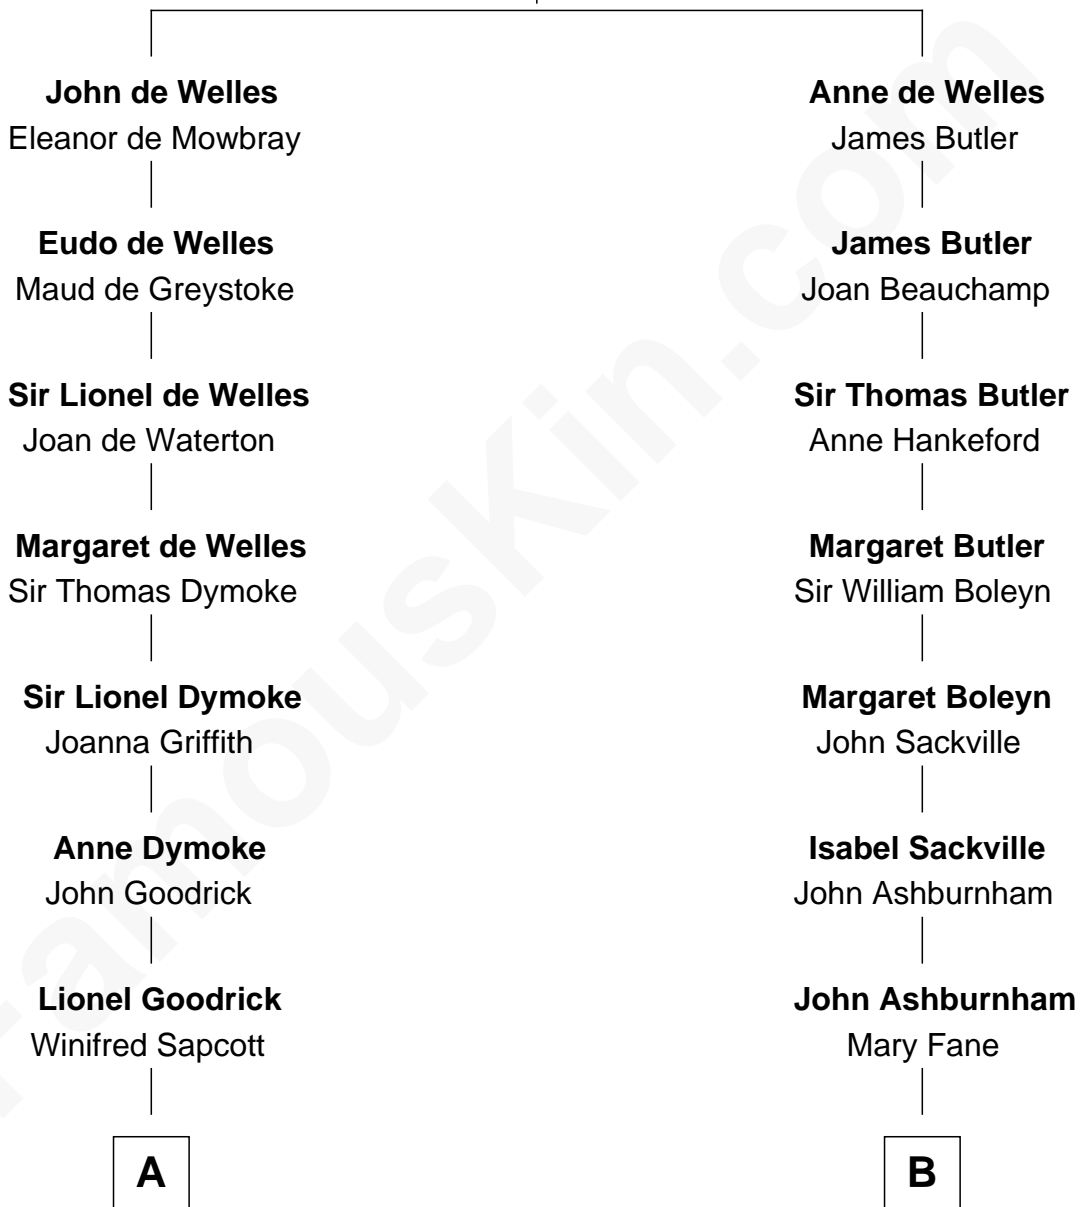

Camilla Parker Bowles

Queen Consort of the United Kingdom

John de Welles

Maud de Roos