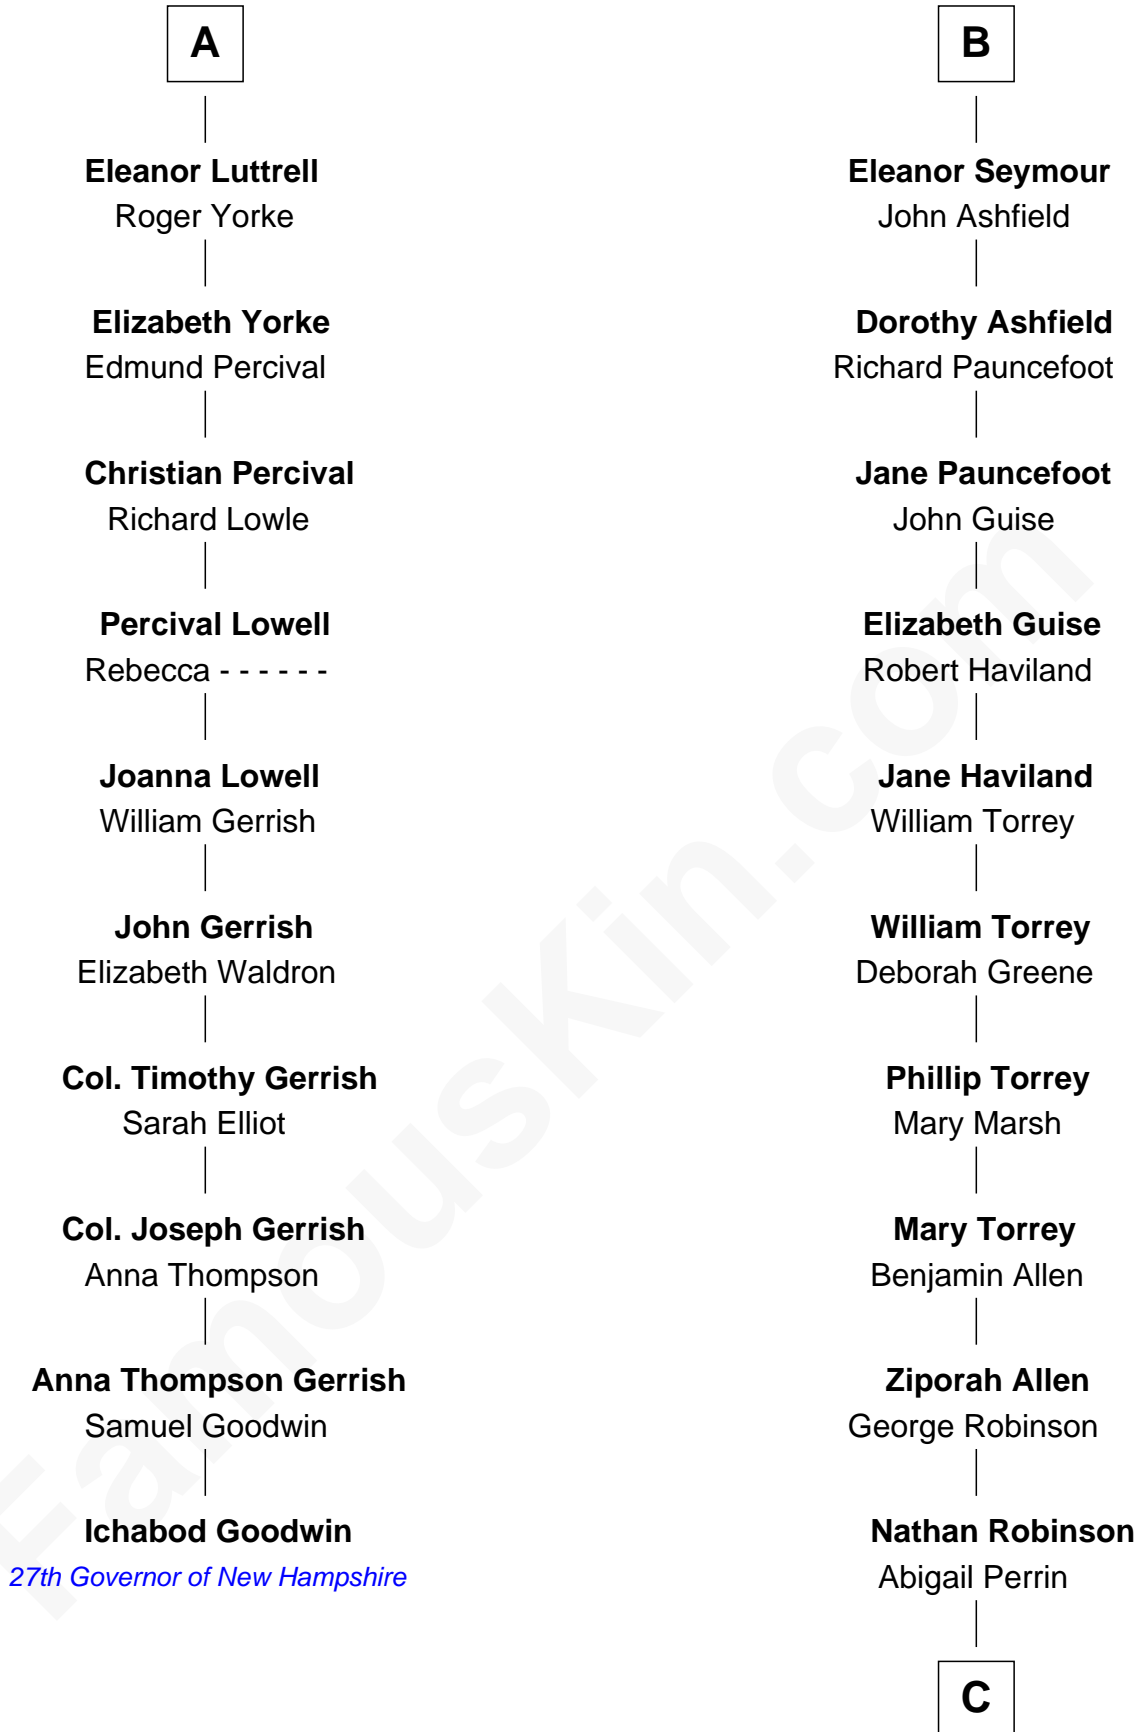

FamousKin.com Relationship Chart of

Ichabod Goodwin

27th Governor of New Hampshire

16th cousin 5 times removed of

Raquel Welch

Movie Actress

Sir Hugh de Courtenay

Eleanor le Despencer

John St. John

Margaret St. John

John de Beauchamp

Cecily de Beauchamp

Sir Roger de Seymour

Sir William de Seymour

Margaret de Brockbury

Sir Roger Seymour

Maud Sturmy

Sir John Seymour

Isabel Williams

Humphrey Seymour

Elizabeth Winslow

B

C

Hannah Kent Robinson

Elbridge Gerry Hall

Justin Smith Hall

Sarah Mehitable Stanford

Emery Stanford Hall

Clara Louise Adams

Josephine Sarah Hall

Armando Carlos Tejada

Raquel Welch