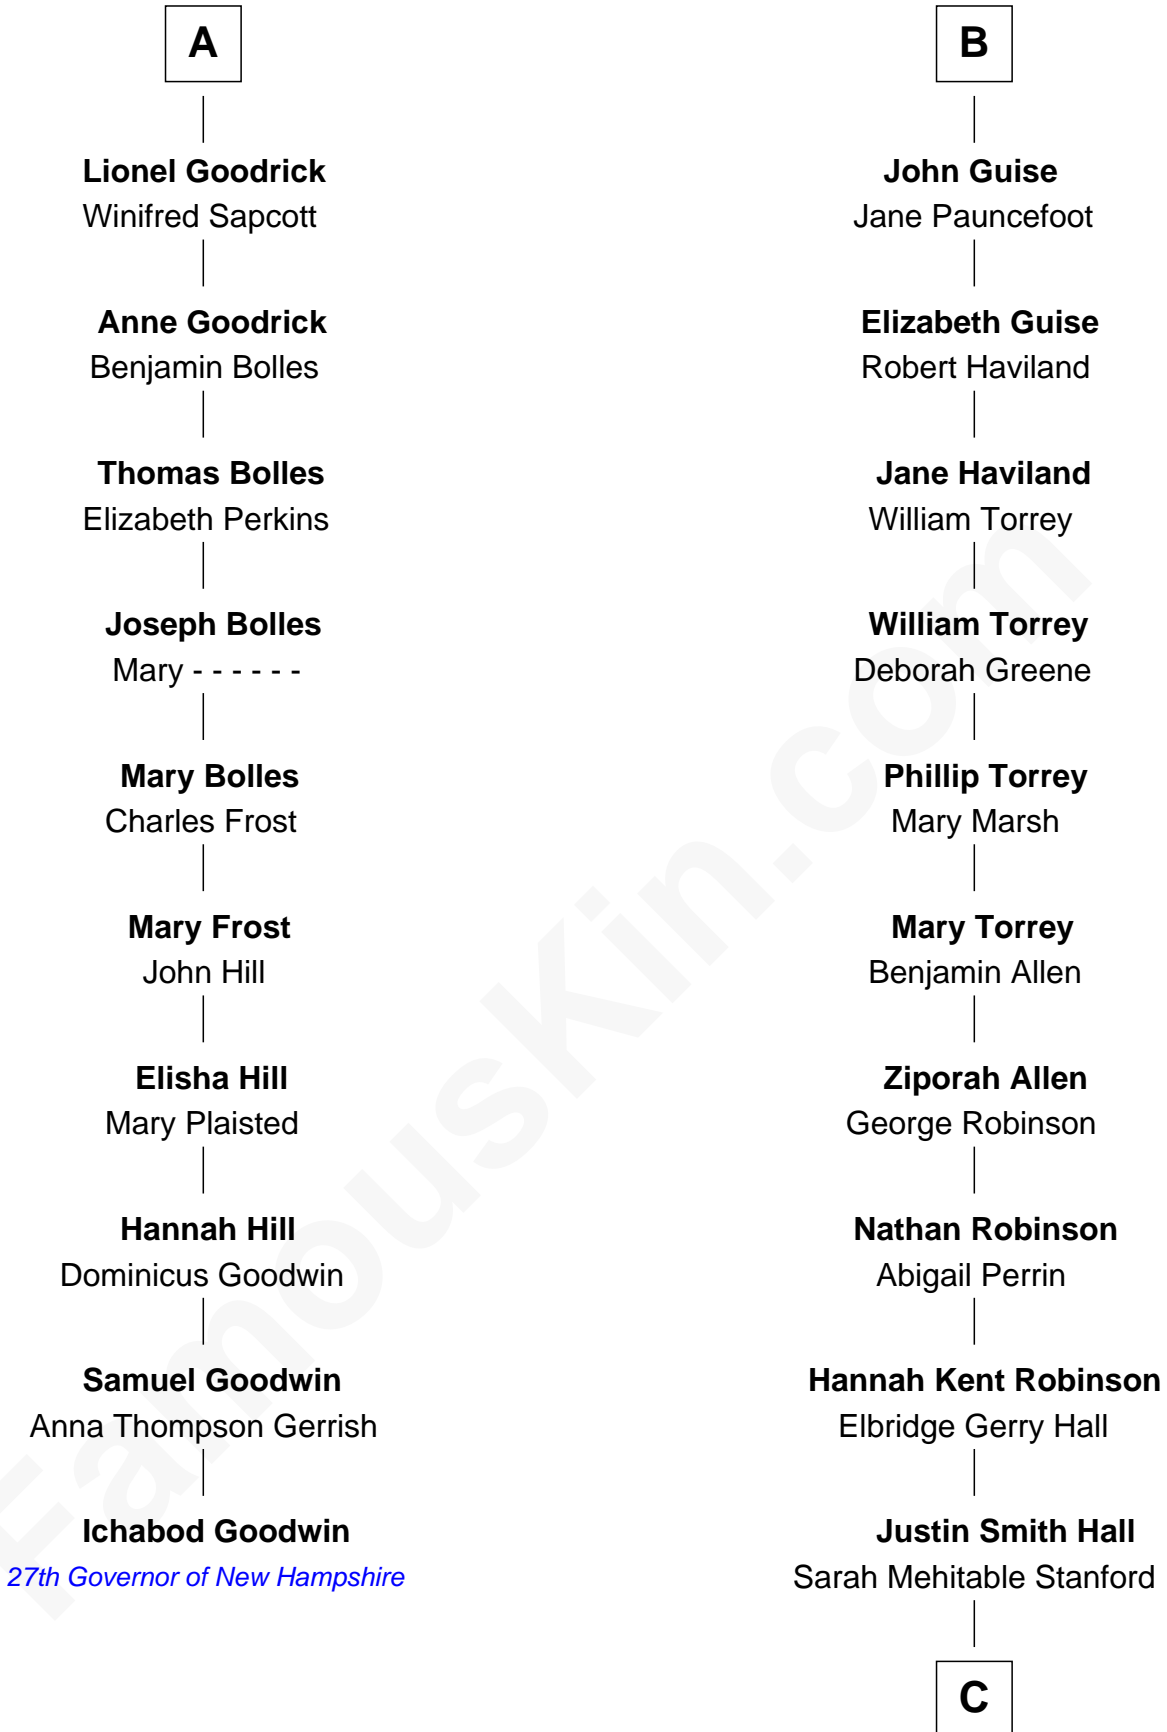

FamousKin.com Relationship Chart of

Ichabod Goodwin

27th Governor of New Hampshire

16th cousin 3 times removed of

Raquel Welch

Movie Actress

C

Emery Stanford Hall

Clara Louise Adams

Josephine Sarah Hall

Armando Carlos Tejada

Raquel Welch

aka Raquel Welch

FamousKin.com