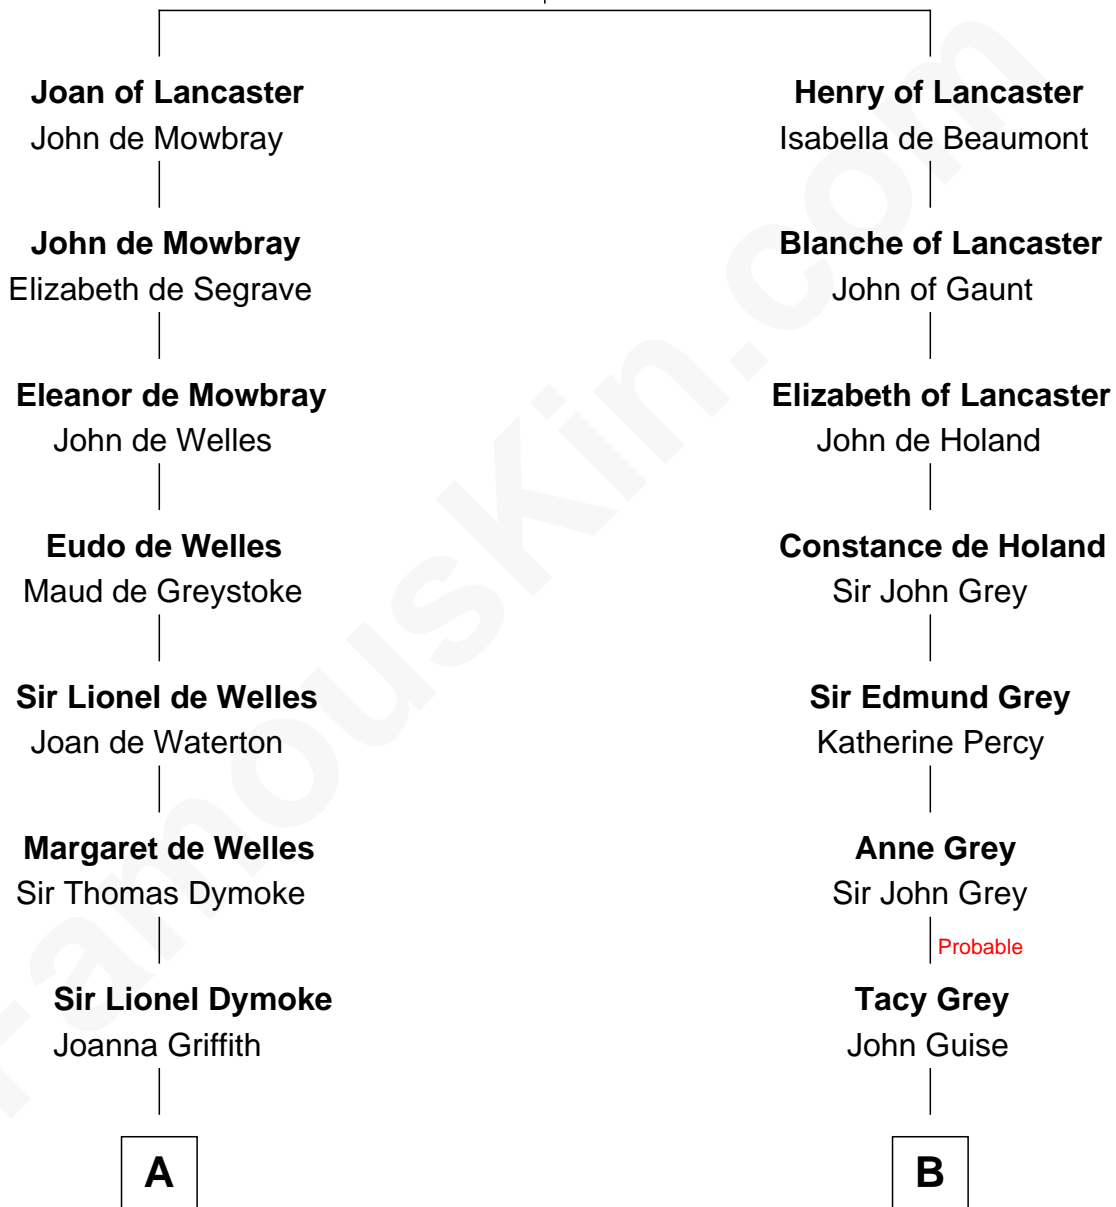

FamousKin.com Relationship Chart of

Ichabod Goodwin

27th Governor of New Hampshire

17th cousin 3 times removed of

Raquel Welch

Movie Actress

Henry Plantagenet
Maud de Chaworth

C

Justin Smith Hall

Sarah Mehitable Stanford

Emery Stanford Hall

Clara Louise Adams

Josephine Sarah Hall

Armando Carlos Tejada

Raquel Welch

aka Raquel Welch