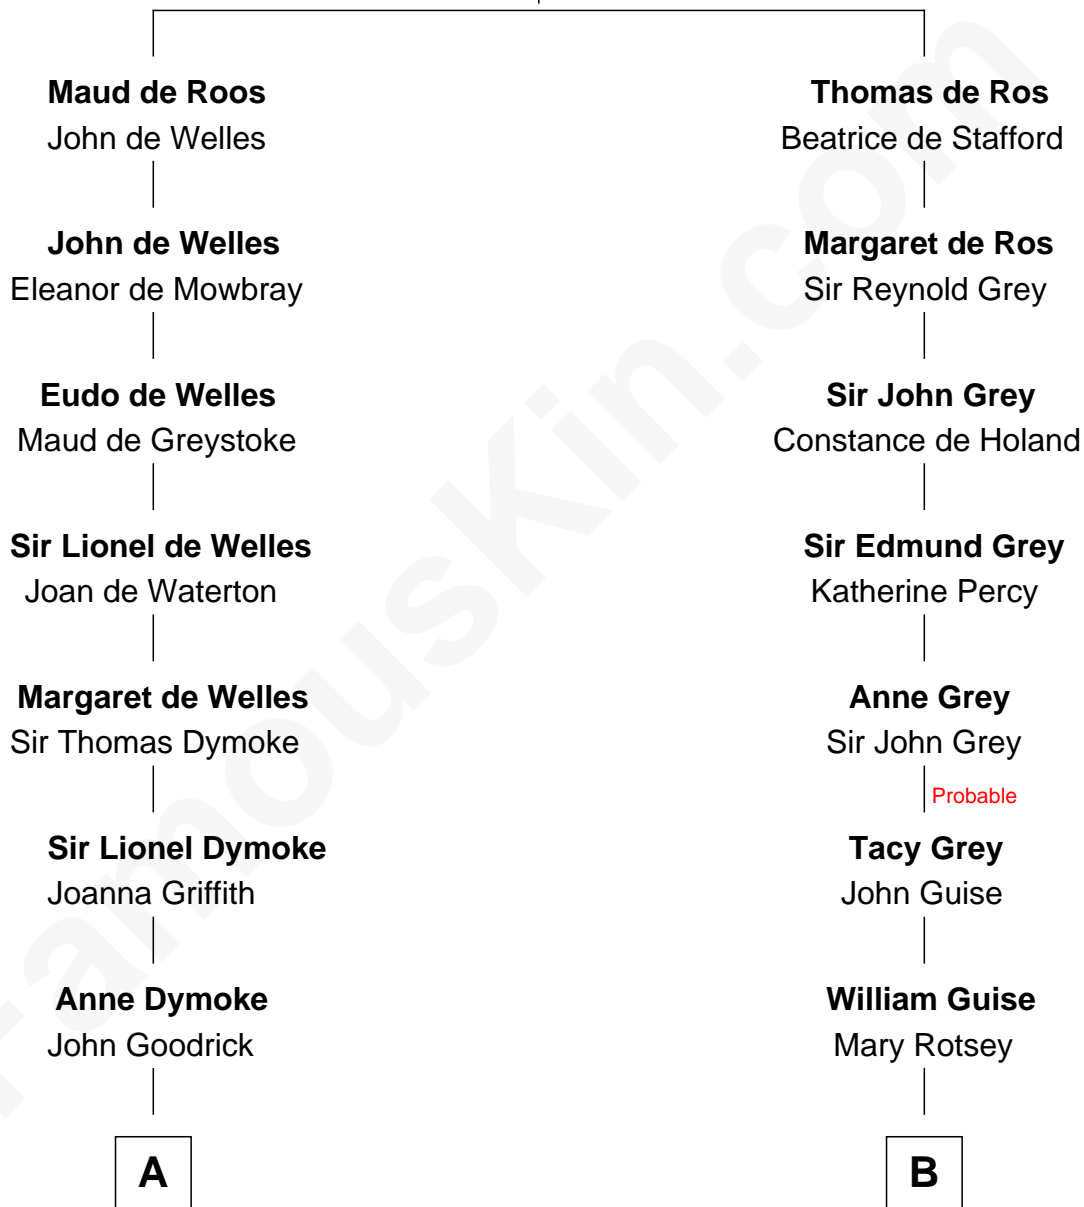

# FamousKin.com Relationship Chart of

**Ichabod Goodwin**

*27th Governor of New Hampshire*

**16th cousin 3 times removed of**

**Raquel Welch**

*Movie Actress*

**Sir William de Ros**  
Margery de Badlesmere

**C**

**Emery Stanford Hall**

Clara Louise Adams

**Josephine Sarah Hall**

Armando Carlos Tejada

**Raquel Welch**

*aka Raquel Welch*

FamousKin.com