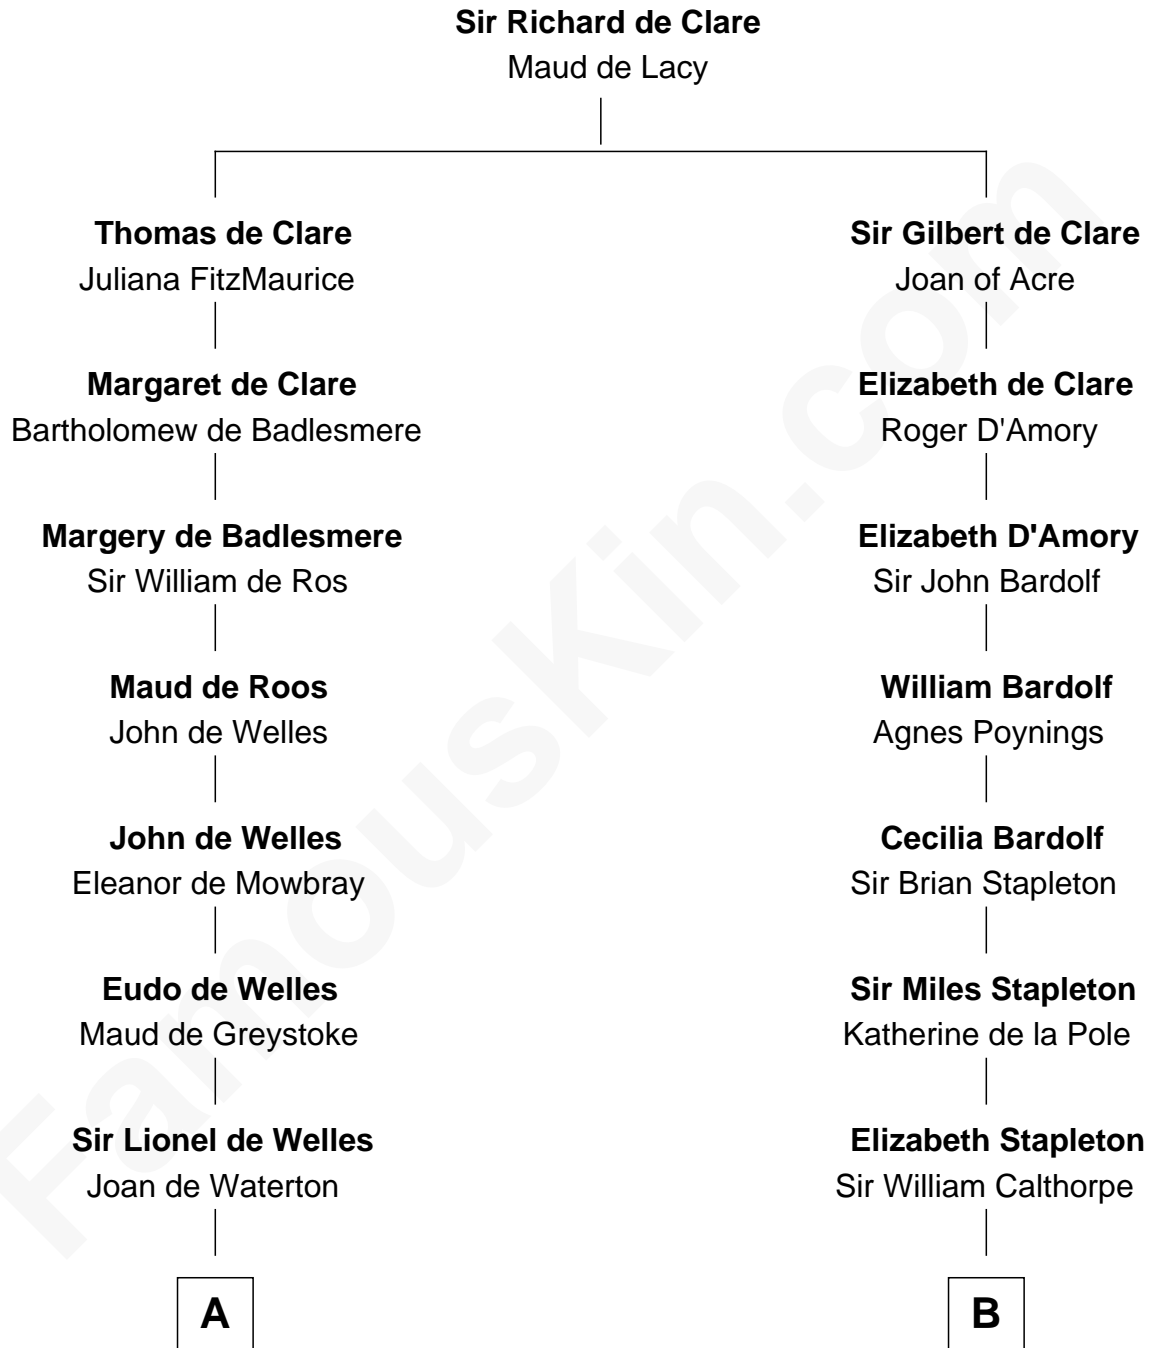

## Relationship Chart of

**Ichabod Goodwin**

*27th Governor of New Hampshire*

**19th cousin 2 times removed of**

**Jesse James**

*Outlaw, Bank Robber, Murderer*

**C**

**Hannah Hill**  
Dominicus Goodwin

**Samuel Goodwin**  
Anna Thompson Gerrish

**Ichabod Goodwin**  
*27th Governor of New Hampshire*

**D**

**Rachel Dorsey**  
Anthony Lindsay

**Anthony Lindsay**  
Ailsey Cole

**Sarah Lindsay**  
James Cole

**Zerelda Elizabeth Cole**  
Robert Sallee James

**Jesse James**  
*Outlaw, Bank Robber, Murderer*