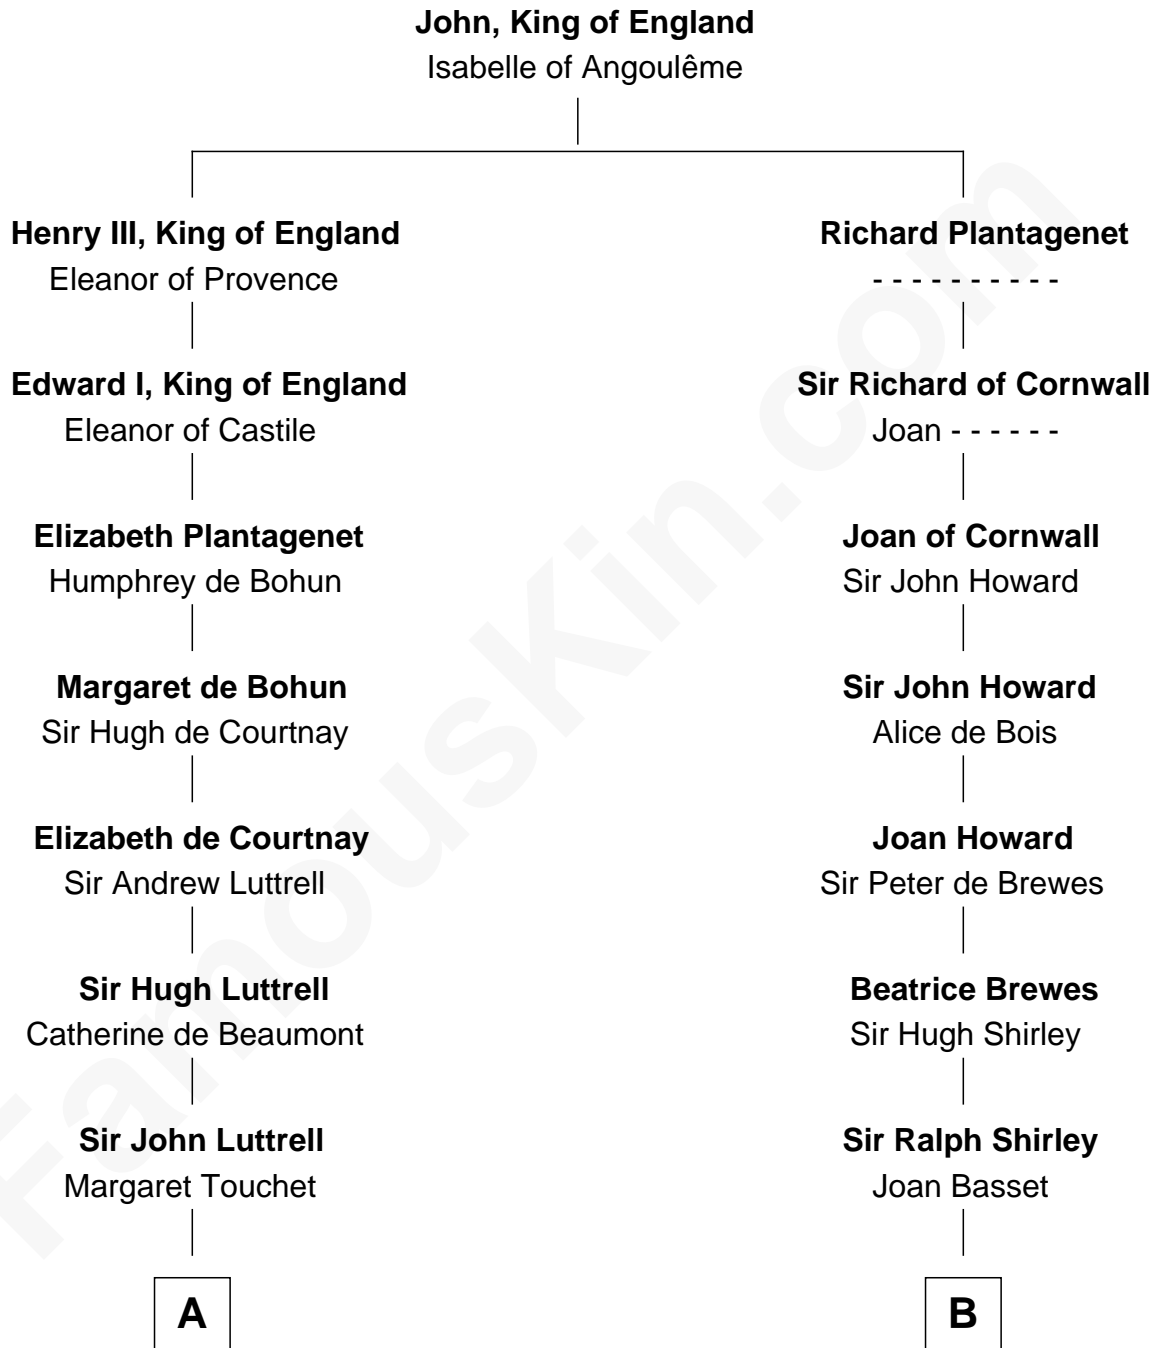

FamousKin.com Relationship Chart of

Ichabod Goodwin

27th Governor of New Hampshire

18th cousin 3 times removed of

Helen (Herron) Taft

First Lady of President William H. Taft

C

Anna Thompson Gerrish

Samuel Goodwin

Ichabod Goodwin

27th Governor of New Hampshire

D

Joanna Wilcockson

David Welles

Charity Welles

Rev. Isaac Clinton

Maria Clinton

Ela Collins

Harriet Anne Collins

John Williamson Herron

Helen (Herron) Taft

First Lady of William H. Taft

FamousKin.com