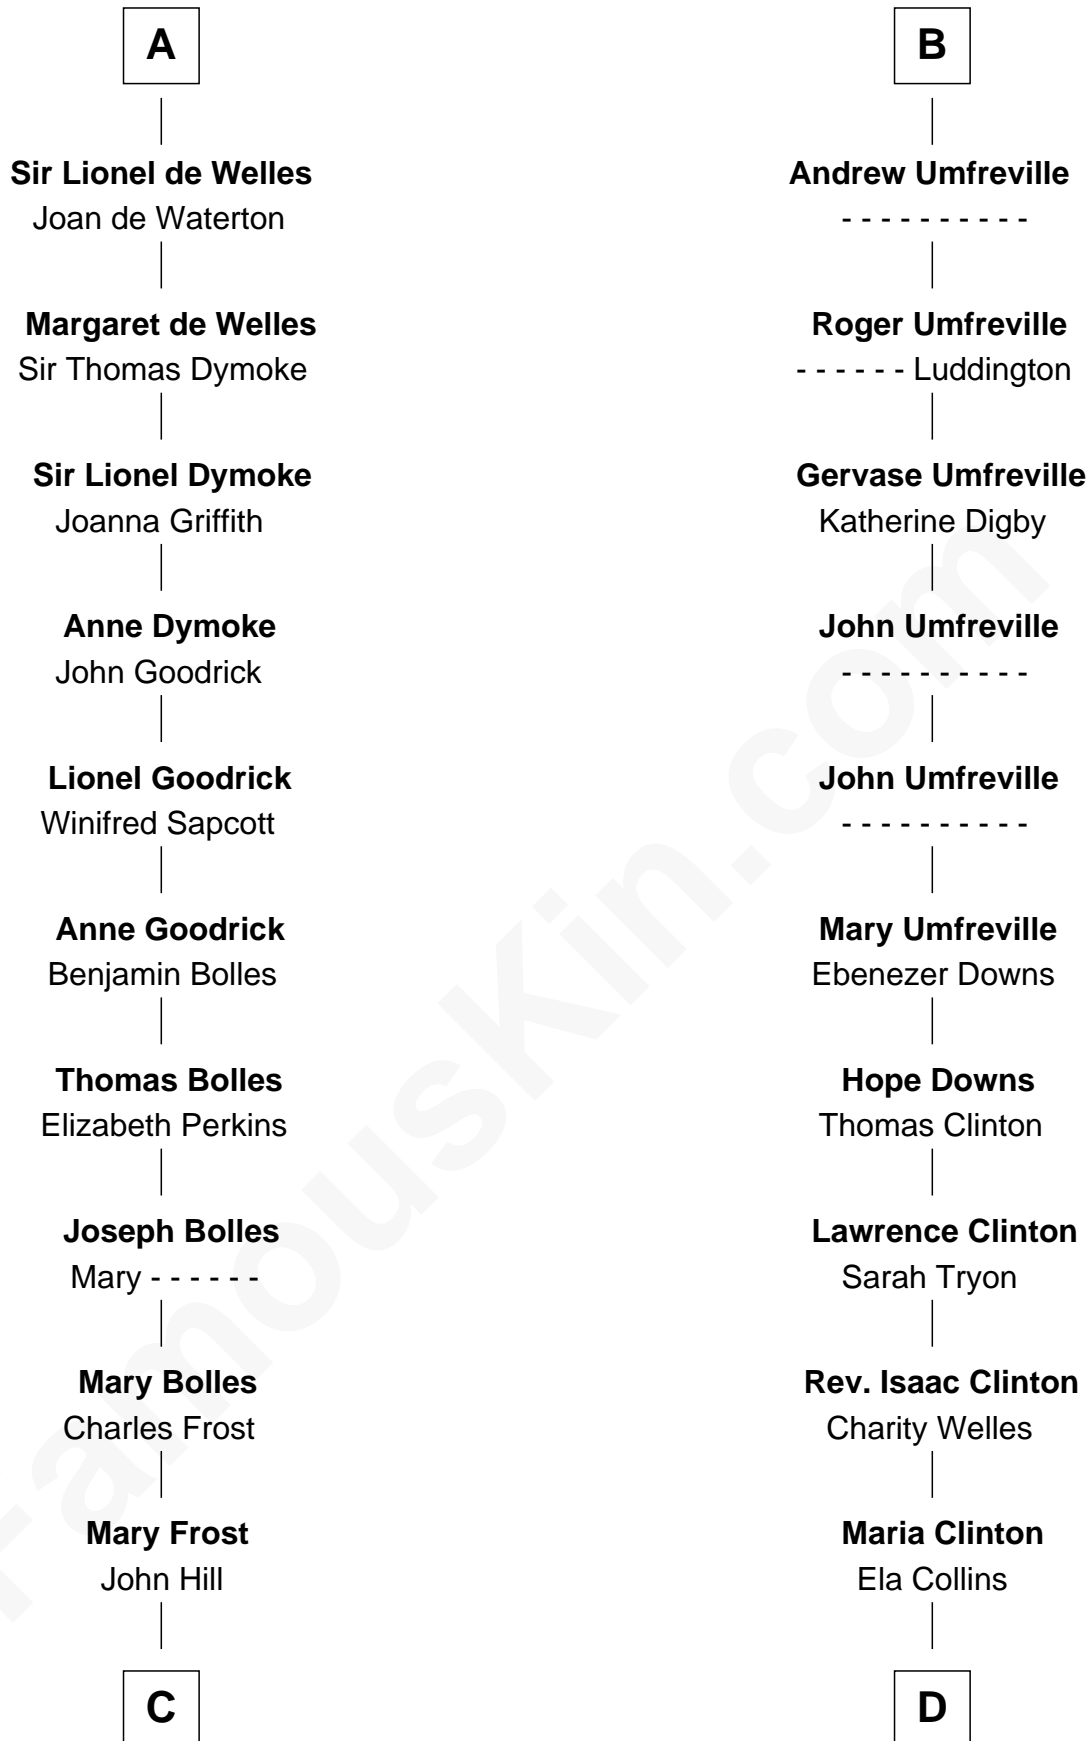

# FamousKin.com Relationship Chart of

**Ichabod Goodwin**

*27th Governor of New Hampshire*

**18th cousin 2 times removed of**

**Helen (Herron) Taft**

*First Lady of President William H. Taft*

**C**

**Elisha Hill**  
Mary Plaisted

**Hannah Hill**  
Dominicus Goodwin

**Samuel Goodwin**  
Anna Thompson Gerrish

**Ichabod Goodwin**  
*27th Governor of New Hampshire*

**D**

**Harriet Anne Collins**  
John Williamson Herron

**Helen (Herron) Taft**  
*First Lady of William H. Taft*