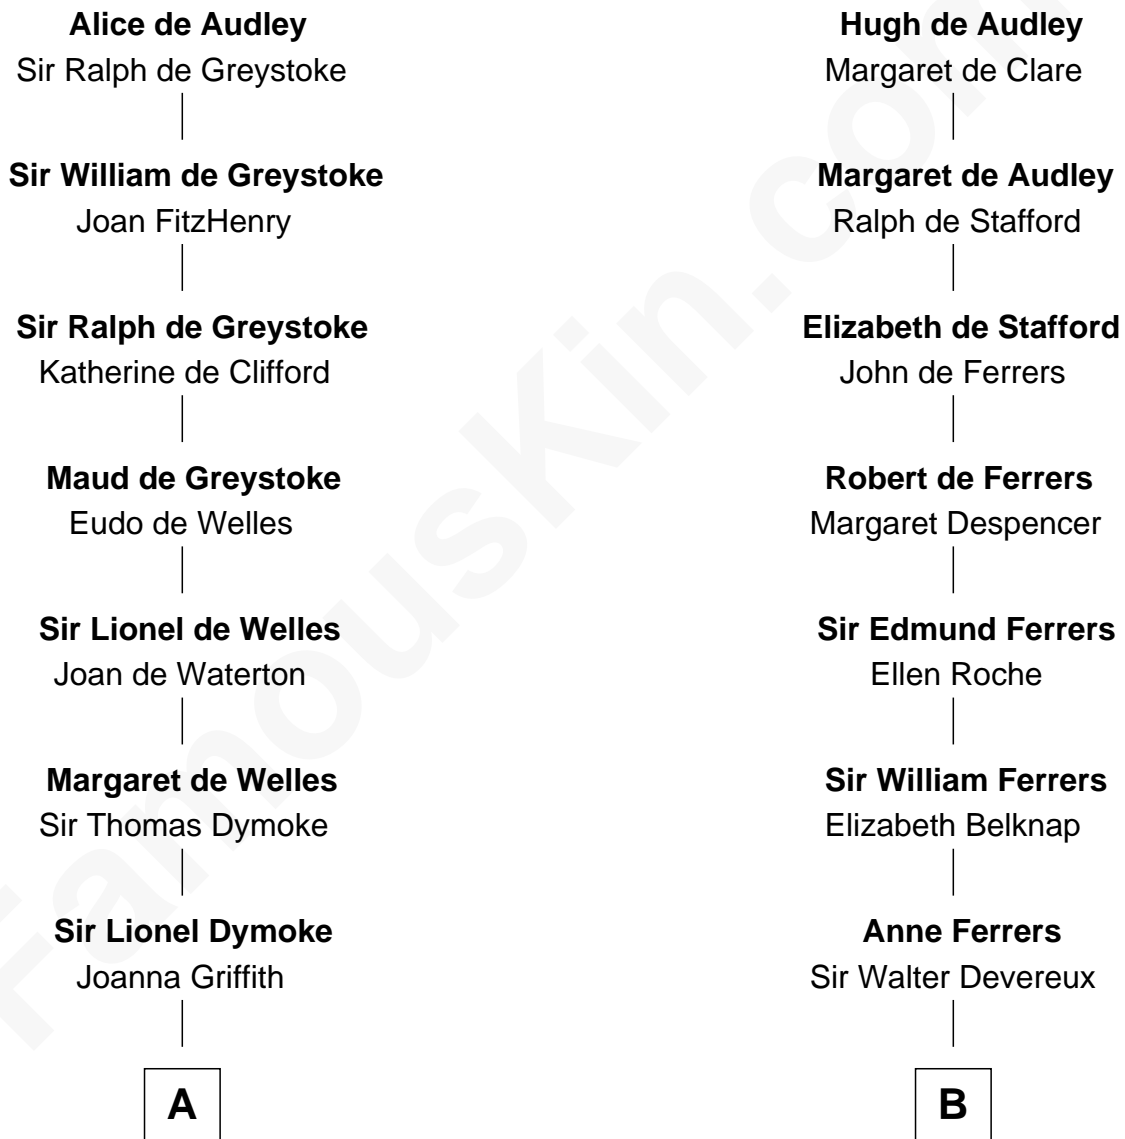

# FamousKin.com Relationship Chart of

**Ichabod Goodwin**

*27th Governor of New Hampshire*

**17th cousin 3 times removed of**

**Grover Cleveland**

*22nd and 24th U.S. President*

**Sir Hugh I de Audley**

Iseult de Mortimer

**C**

Abiah Hyde

Aaron Cleveland

William Cleveland

Margaret Falley

Rev. Richard Falley Cleveland

Ann Neal

Grover Cleveland

*22nd and 24th U.S. President*

FamousKin.com