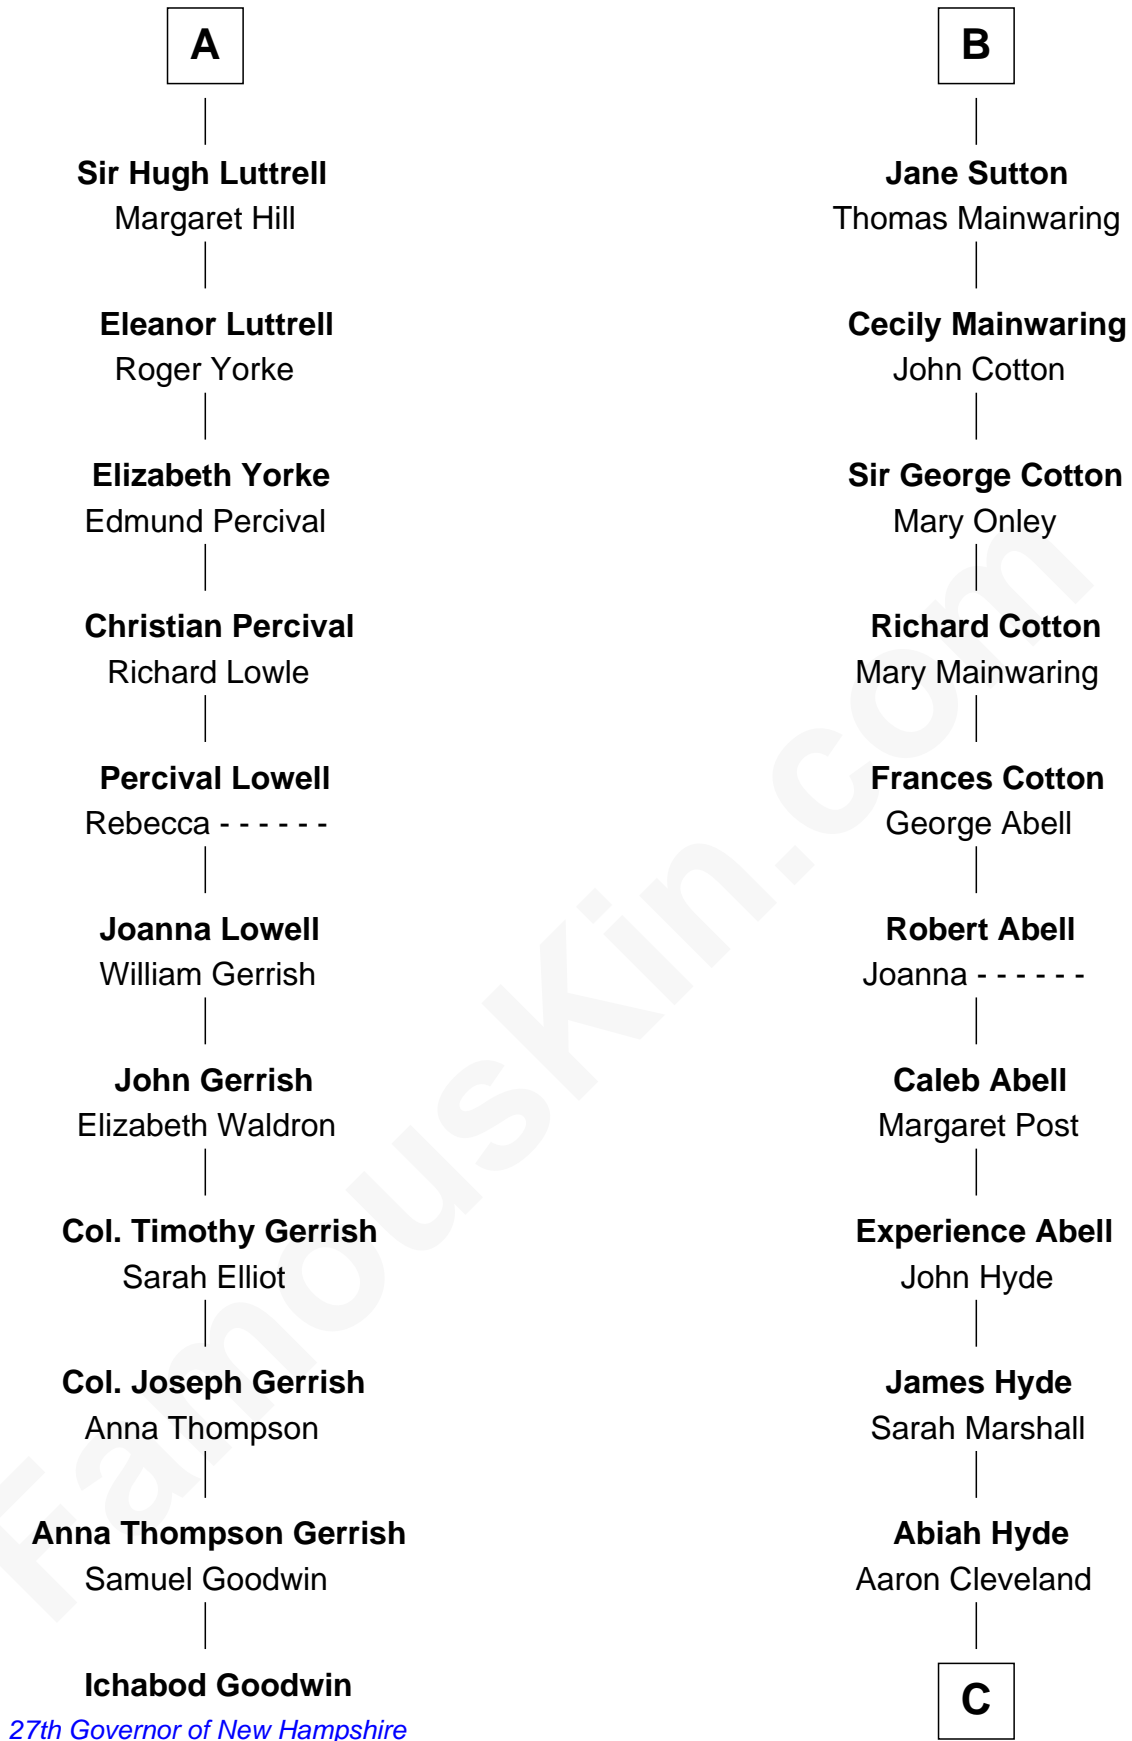

# FamousKin.com Relationship Chart of

**Ichabod Goodwin**

*27th Governor of New Hampshire*

**17th cousin 2 times removed of**

**Grover Cleveland**

*22nd and 24th U.S. President*

**Sir Hugh le Despencer**

Aveline Basset

**C**

**William Cleveland**

Margaret Falley

**Rev. Richard Falley Cleveland**

Ann Neal

**Grover Cleveland**

*22nd and 24th U.S. President*

FamousKin.com