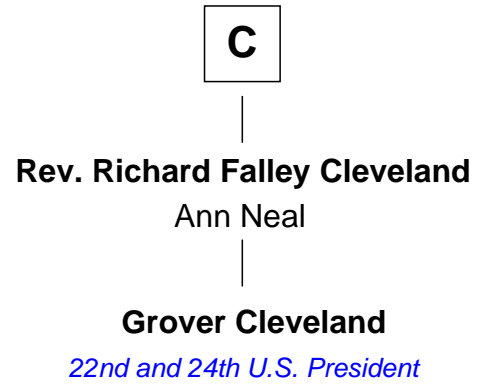

FamousKin.com Relationship Chart of

Ichabod Goodwin

27th Governor of New Hampshire

15th cousin 3 times removed of

Grover Cleveland

22nd and 24th U.S. President

Humphrey de Bohun

Elizabeth Plantagenet