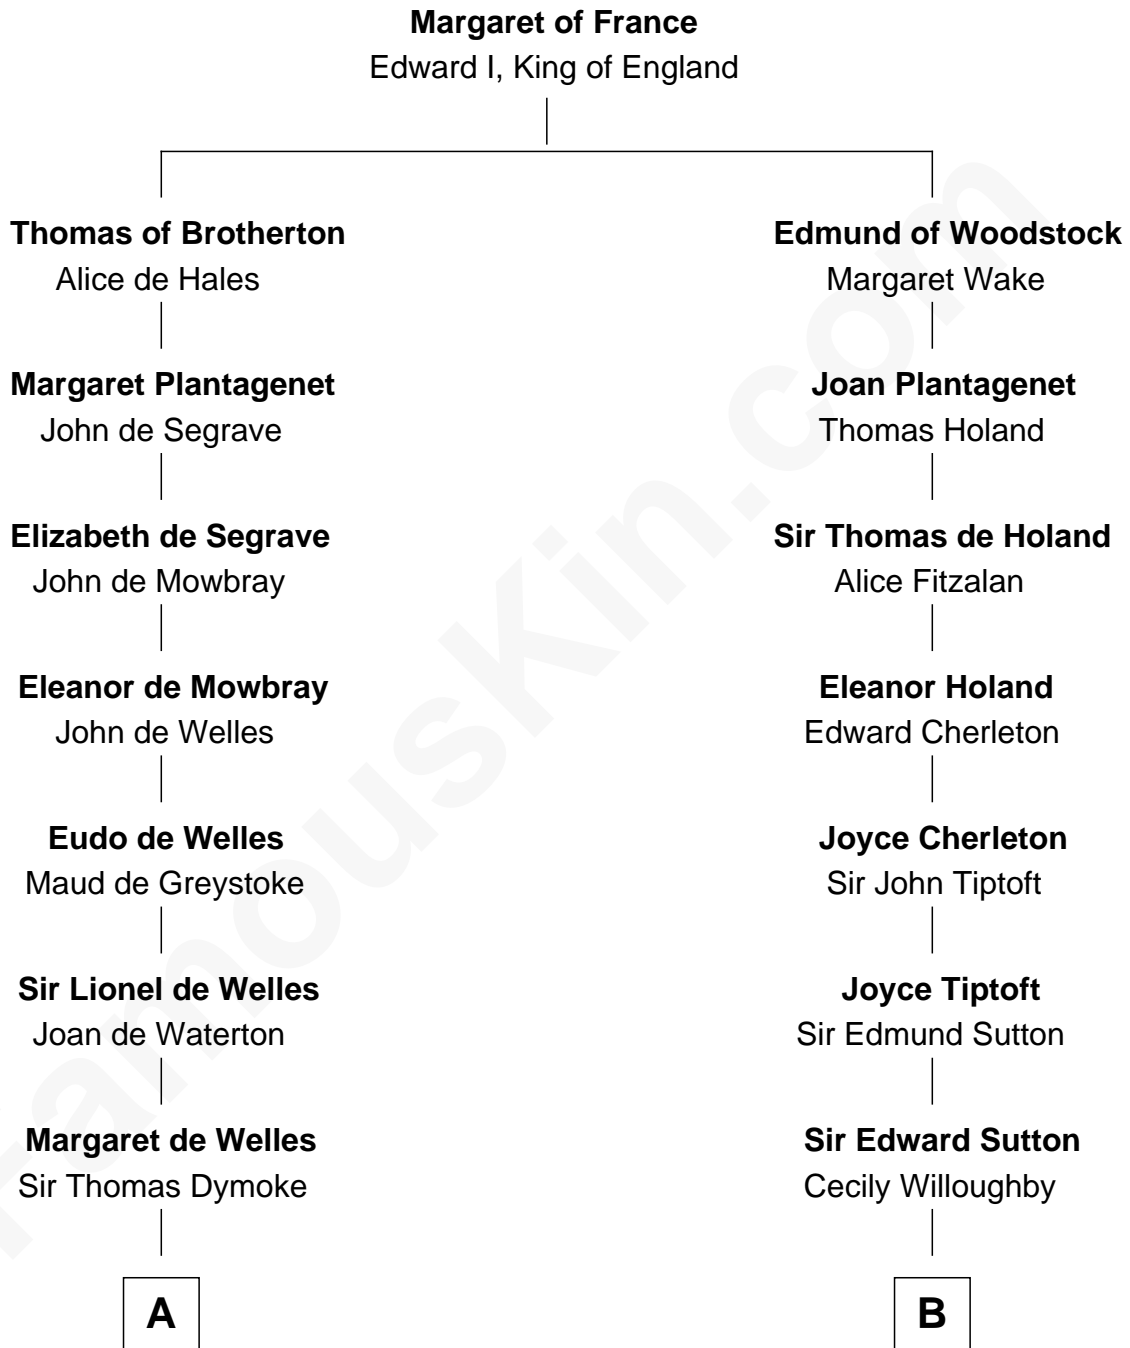

FamousKin.com Relationship Chart of

Ichabod Goodwin

27th Governor of New Hampshire

18th cousin 3 times removed of

Herbert Hoover

31st U.S. President

C

Samuel Goodwin
Anna Thompson Gerrish

Ichabod Goodwin
27th Governor of New Hampshire

D

Endymia Winn
Thomas Sherwood

Lucinda Sherwood
John Minthorn

Theodore Minthorn
Mary Wasley

Hulda Randall Minthorn
Jessie Clark Hoover

Herbert Hoover
31st U.S. President