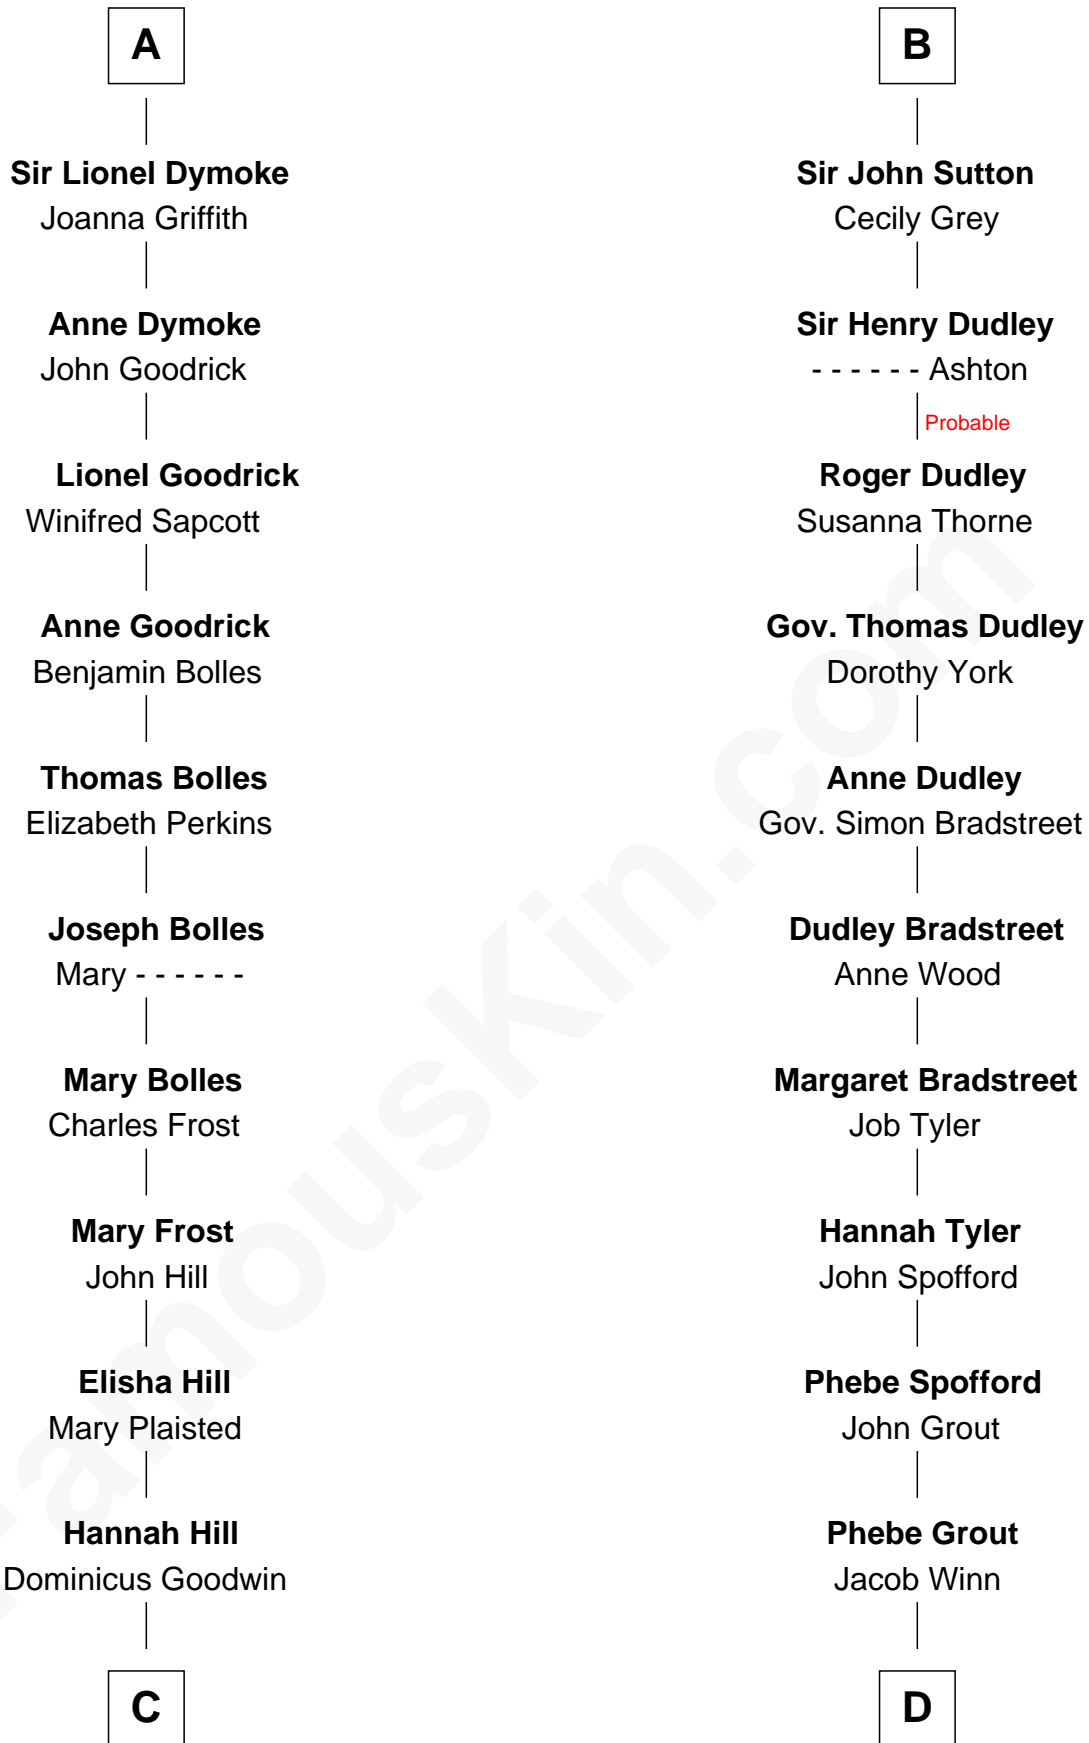

FamousKin.com Relationship Chart of

Ichabod Goodwin

27th Governor of New Hampshire

18th cousin 3 times removed of

Herbert Hoover

31st U.S. President

C

Samuel Goodwin
Anna Thompson Gerrish

Ichabod Goodwin
27th Governor of New Hampshire

D

Endymia Winn
Thomas Sherwood

Lucinda Sherwood
John Minthorn

Theodore Minthorn
Mary Wasley

Hulda Randall Minthorn
Jessie Clark Hoover

Herbert Hoover
31st U.S. President