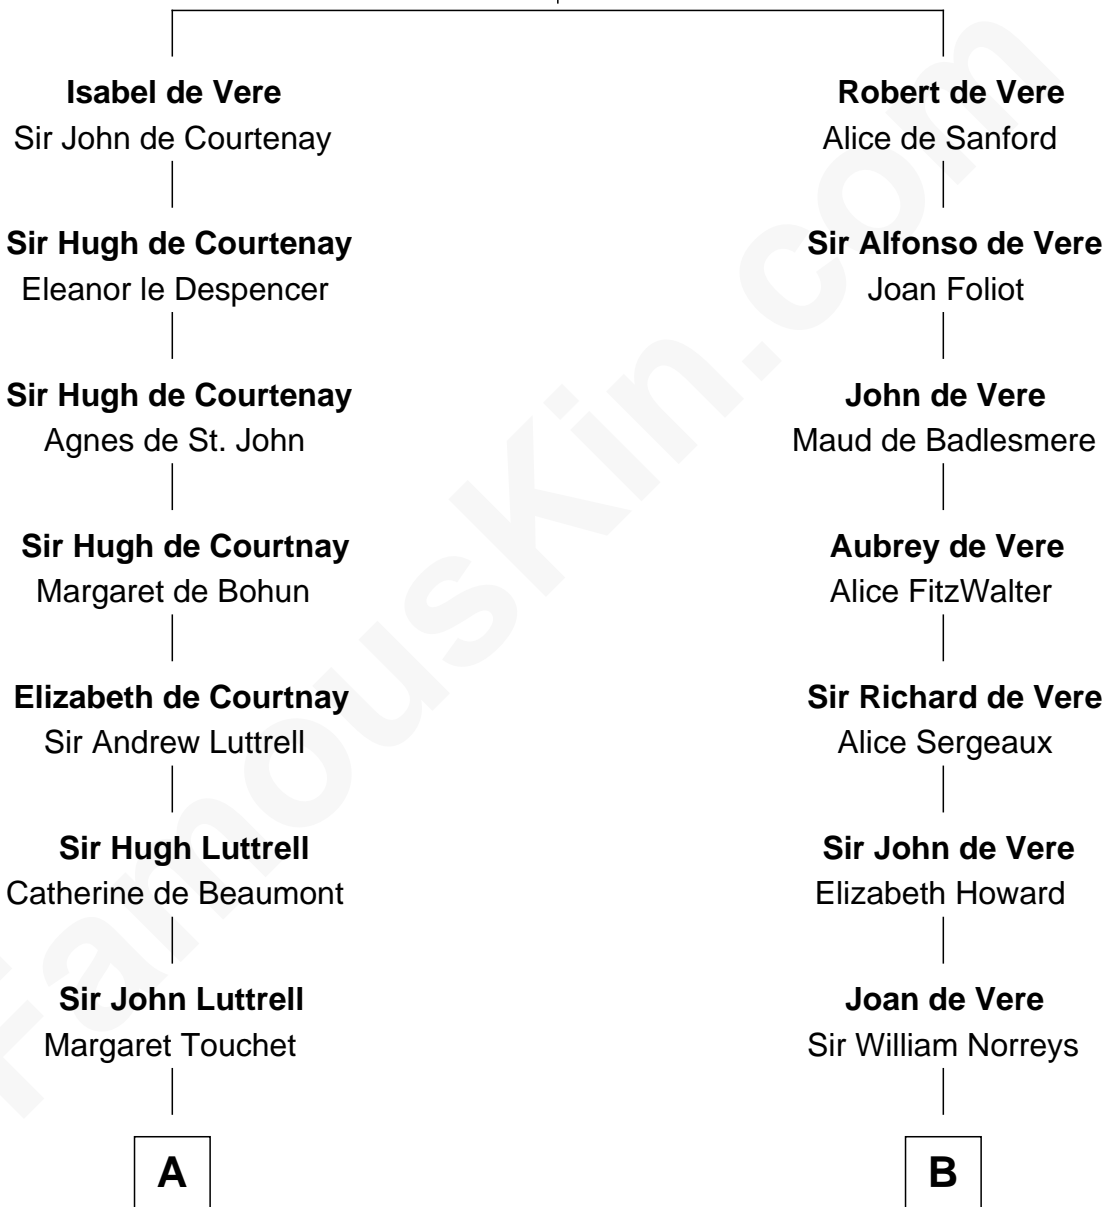

FamousKin.com Relationship Chart of

Ichabod Goodwin

27th Governor of New Hampshire

18th cousin 3 times removed of

Lou (Henry) Hoover

First Lady of President Herbert Hoover

Hugh de Vere
Hawise de Quincy

C

Anna Thompson Gerrish

Samuel Goodwin

Ichabod Goodwin

27th Governor of New Hampshire

D

Polly Goffe

Josiah Wallace

Nancy M. Wallace