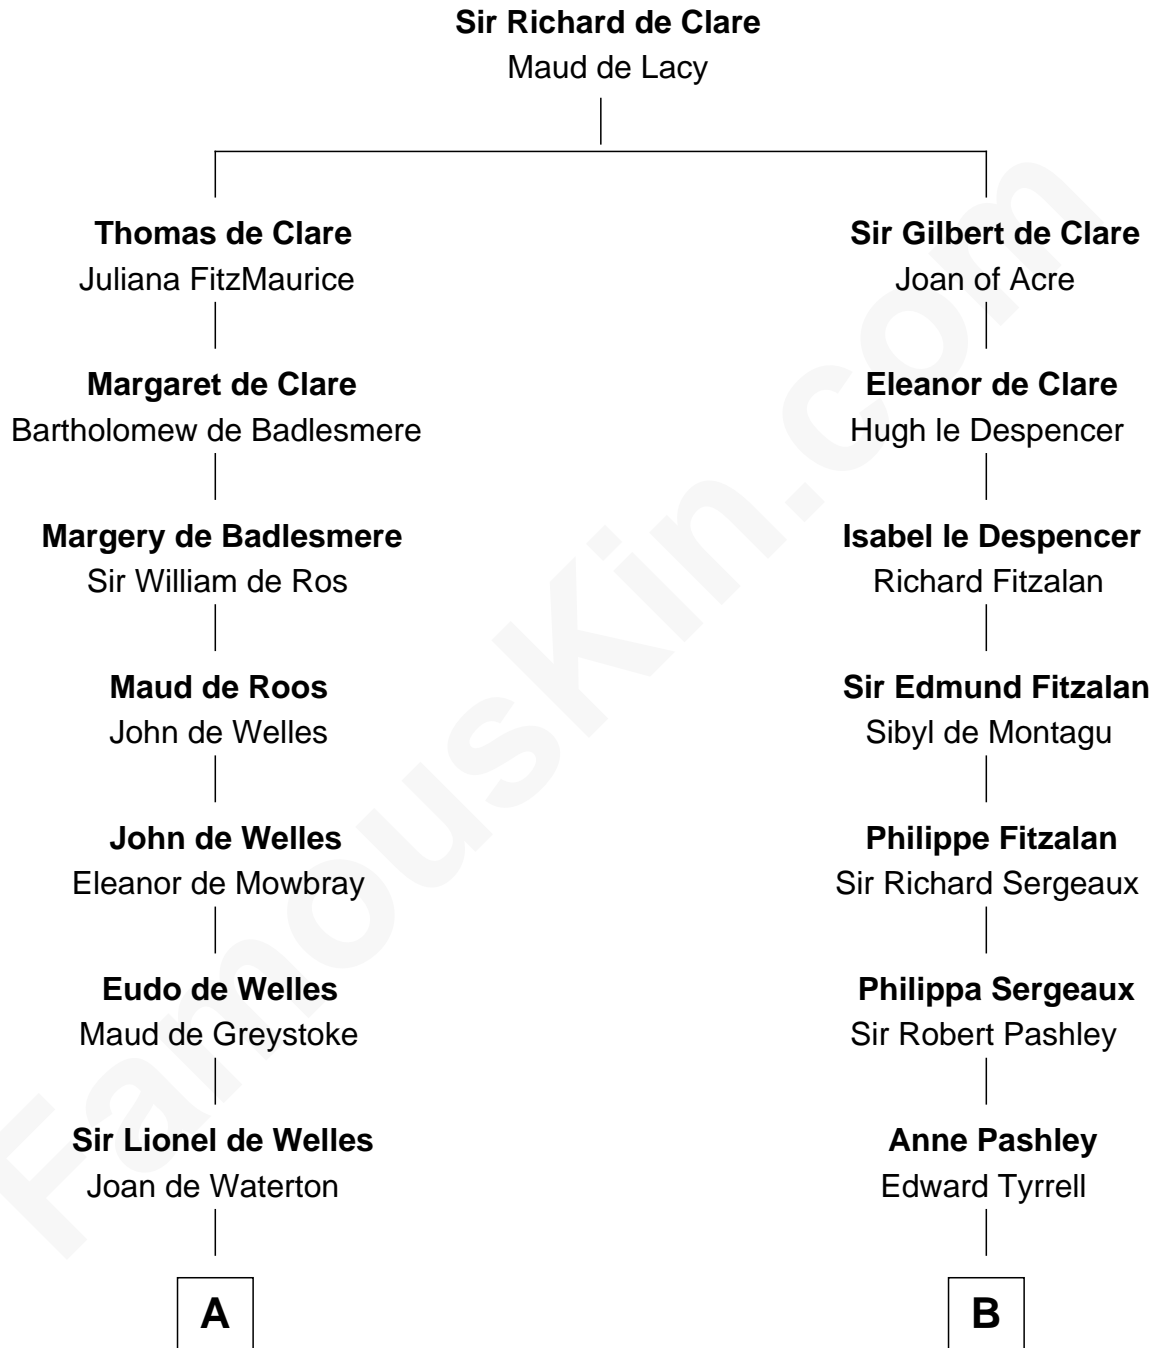

FamousKin.com

Relationship Chart of

Ichabod Goodwin

27th Governor of New Hampshire

19th cousin 2 times removed of

Ellen Louise (Axson) Wilson

First Lady of President Woodrow Wilson

C

Hannah Hill
Dominicus Goodwin

Samuel Goodwin
Anna Thompson Gerrish

Ichabod Goodwin
27th Governor of New Hampshire

D

Deliverance Coward
James FitzRandolph

Isaac FitzRandolph
Eleanor Hunter

Rebecca Longstreet FitzRandolph
Rev. Isaac Stockton Keith Axson

Rev. Samuel Edward Axson
Margaret Jane Hoyt

Ellen Louise (Axson) Wilson
First Lady of Woodrow Wilson