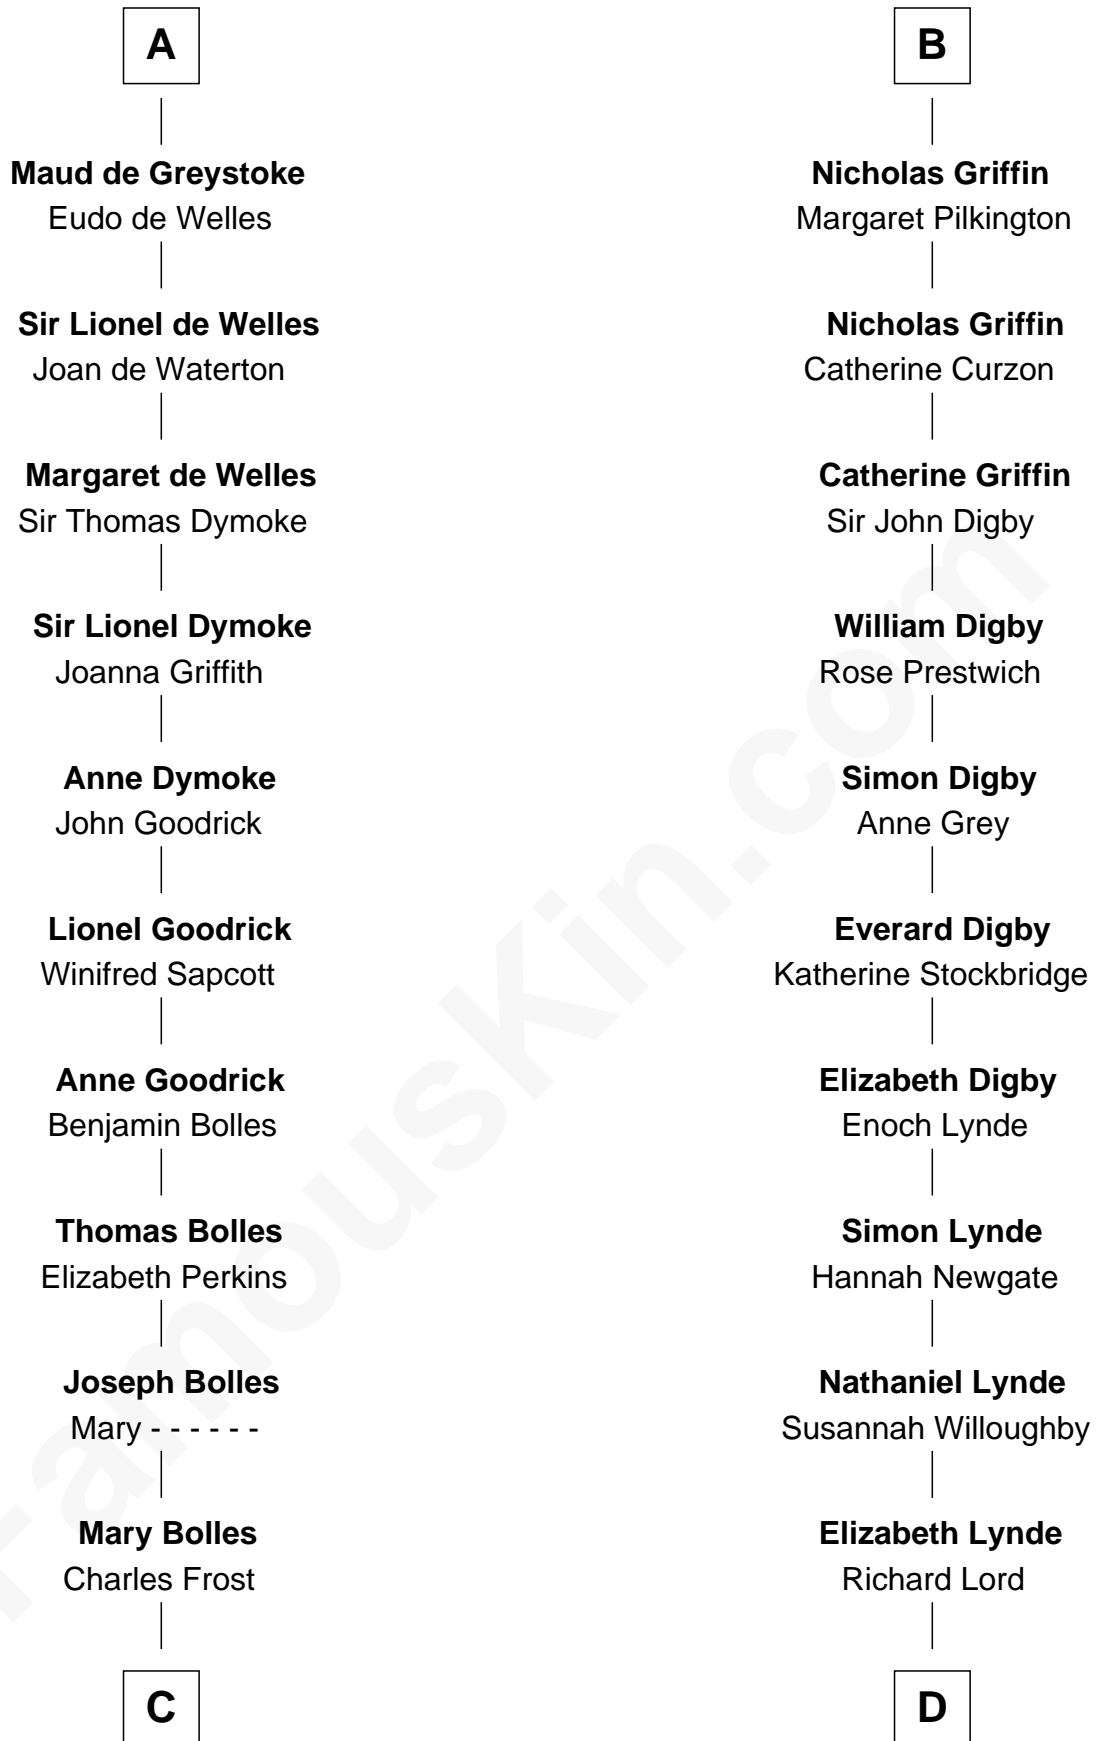

FamousKin.com Relationship Chart of

Ichabod Goodwin

27th Governor of New Hampshire

21st cousin of

J.P. Morgan

American Banker and Art Collector

C

Mary Frost

John Hill

Elisha Hill

Mary Plaisted

Hannah Hill

Dominicus Goodwin

Samuel Goodwin

Anna Thompson Gerrish

Ichabod Goodwin