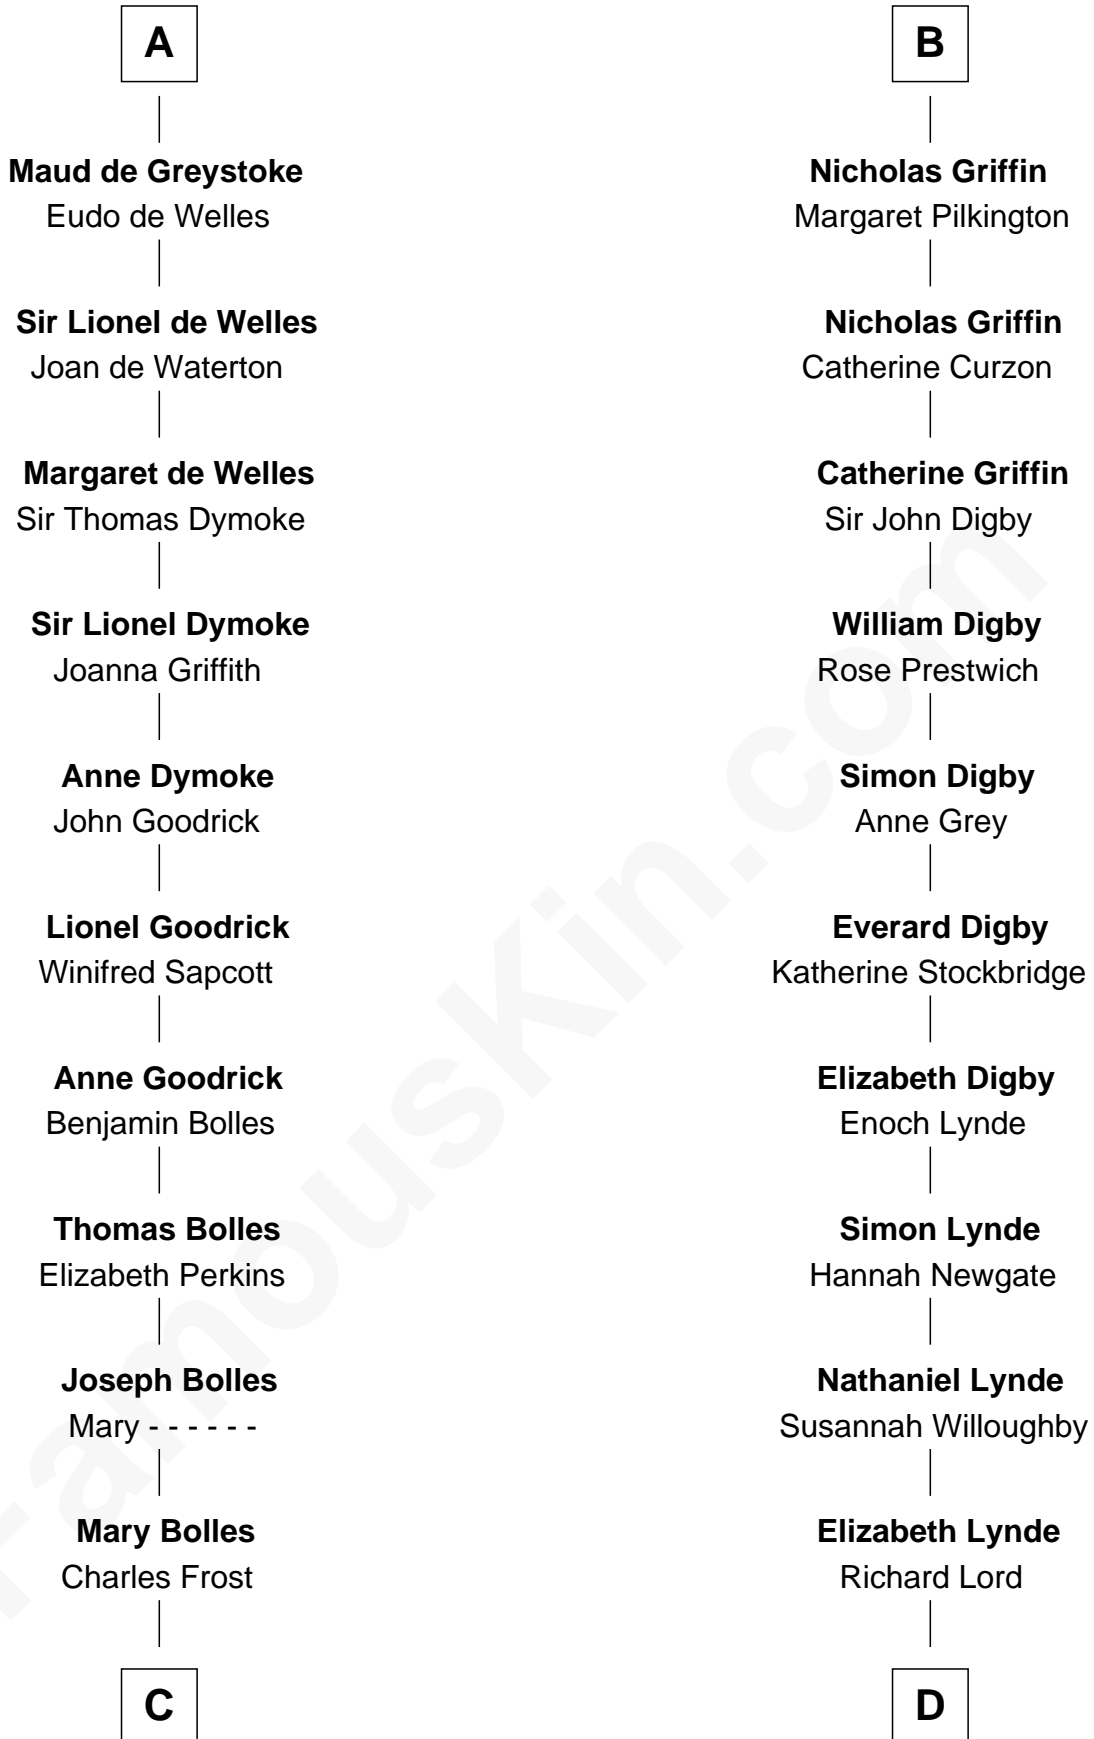

FamousKin.com Relationship Chart of

Ichabod Goodwin

27th Governor of New Hampshire

21st cousin of

J.P. Morgan

American Banker and Art Collector

Bertrade de Montfort

Hugh de Kevelioc