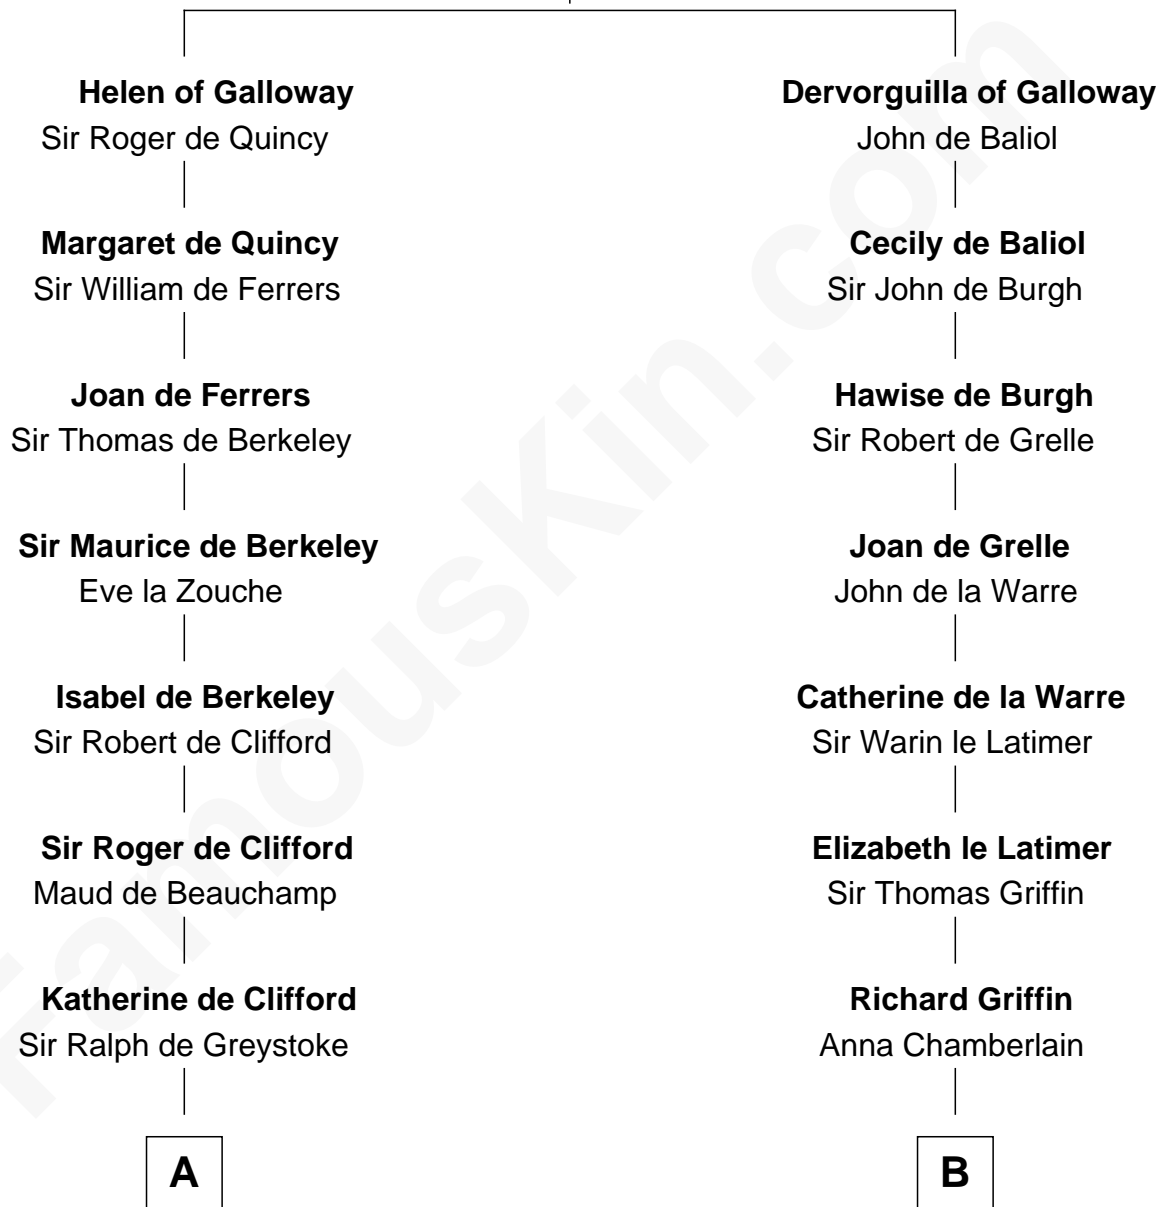

# FamousKin.com Relationship Chart of

**Ichabod Goodwin**

*27th Governor of New Hampshire*

21st cousin of

**J.P. Morgan**

*American Banker and Art Collector*

**Alan of Galloway**

*with wife  
Helen de l'Isle*

*with wife  
Margaret of Huntingdon*

**C**

**Mary Frost**

John Hill

**Elisha Hill**

Mary Plaisted

**Hannah Hill**

Dominicus Goodwin

**Samuel Goodwin**

Anna Thompson Gerrish

**Ichabod Goodwin**

*27th Governor of New Hampshire*

**D**

**Lynde Lord**

Lois Sheldon

**Lynde Lord**