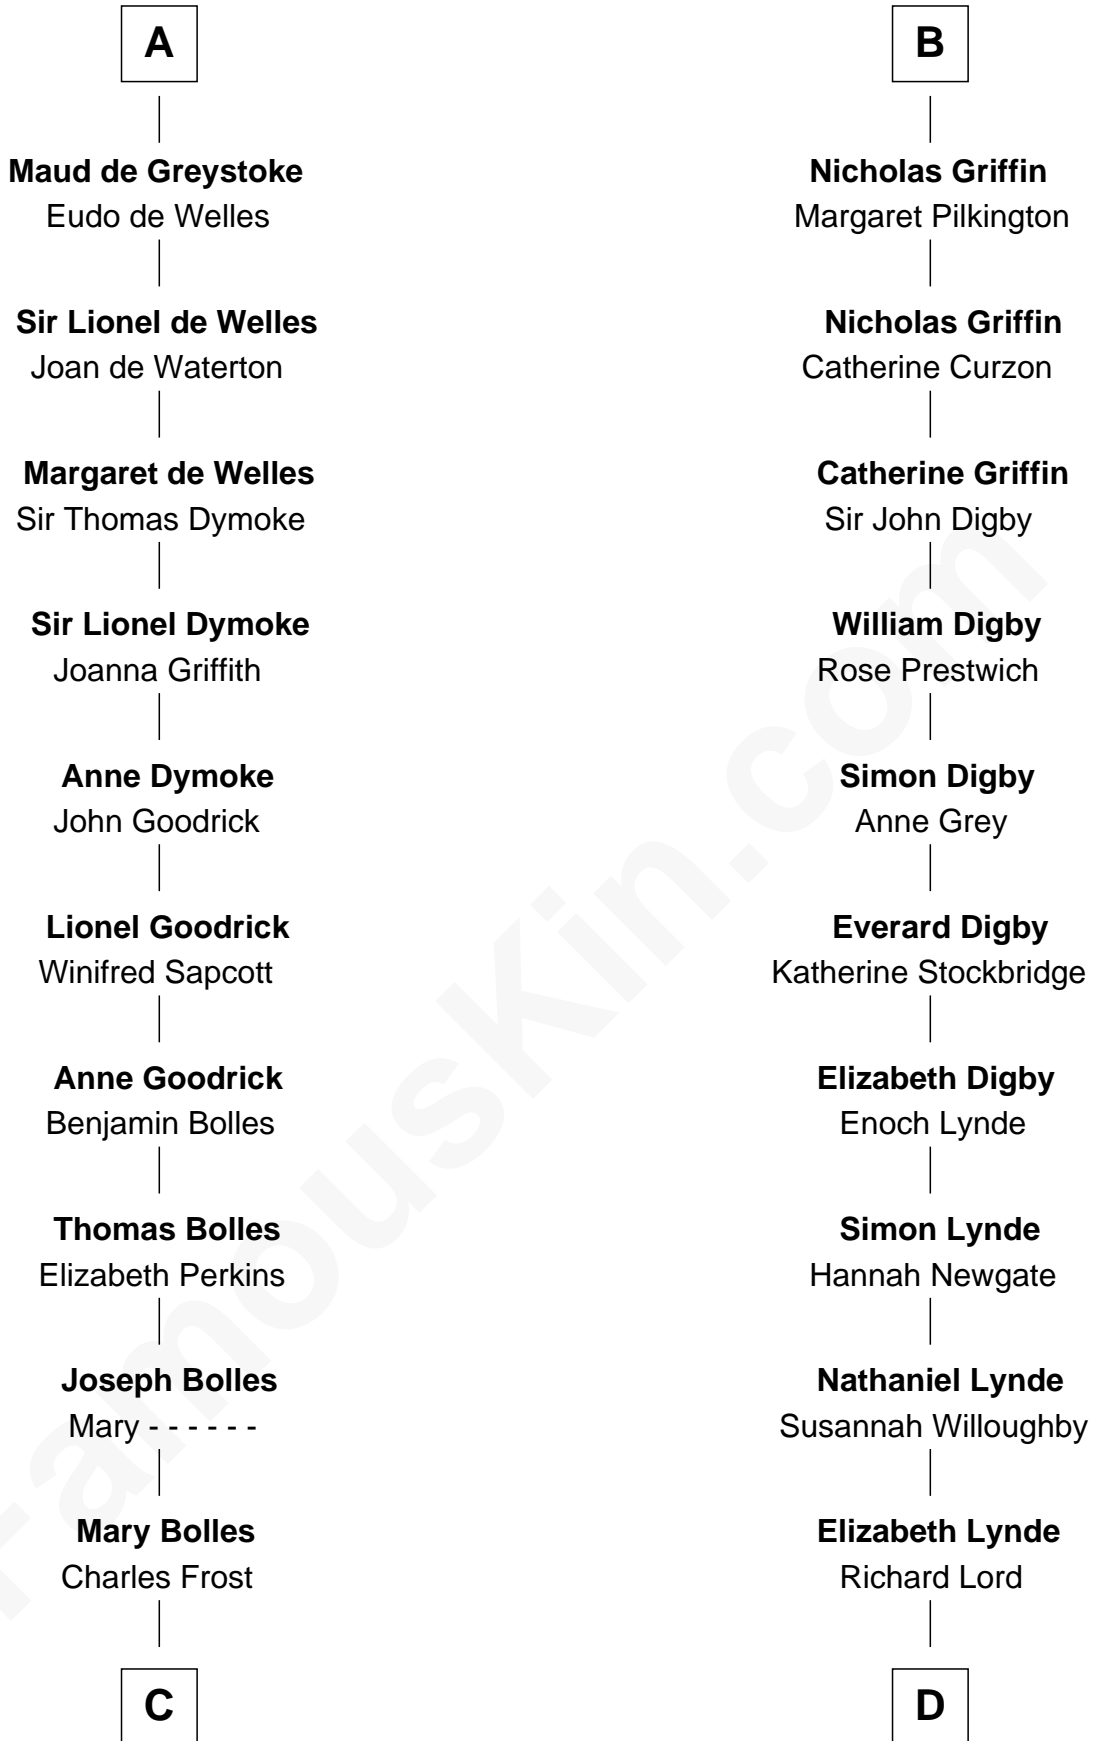

# FamousKin.com Relationship Chart of

**Ichabod Goodwin**

*27th Governor of New Hampshire*

21st cousin of

**J.P. Morgan**

*American Banker and Art Collector*

**Alan of Galloway**

*with wife  
Helen de l'Isle*

*with wife  
Margaret of Huntingdon*

**C**

**Mary Frost**

John Hill

**Elisha Hill**

Mary Plaisted

**Hannah Hill**

Dominicus Goodwin

**Samuel Goodwin**

Anna Thompson Gerrish

**Ichabod Goodwin**

*27th Governor of New Hampshire*

**D**

**Lynde Lord**

Lois Sheldon

**Lynde Lord**