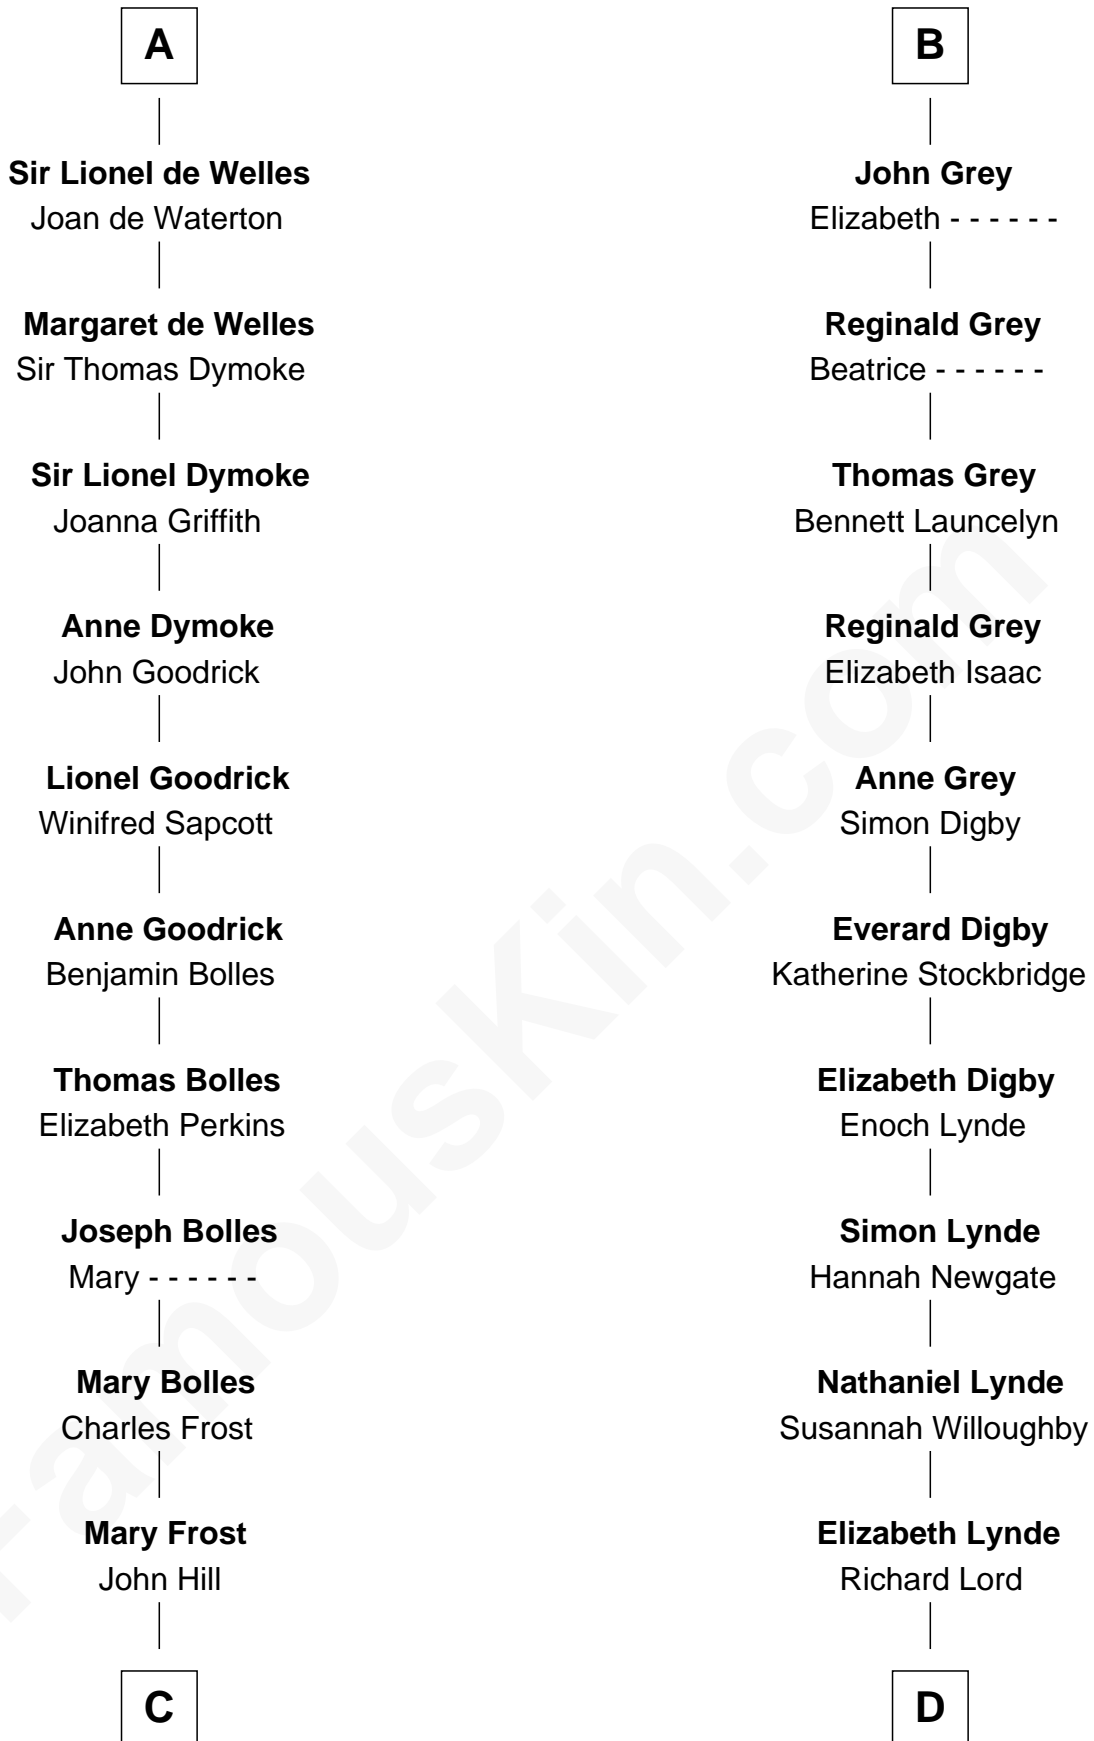

FamousKin.com Relationship Chart of

Ichabod Goodwin

27th Governor of New Hampshire

20th cousin 1 time removed of

J.P. Morgan

American Banker and Art Collector

Sir William Longespee

Ela of Salisbury

C

Elisha Hill
Mary Plaisted

Hannah Hill
Dominicus Goodwin

Samuel Goodwin
Anna Thompson Gerrish

Ichabod Goodwin
27th Governor of New Hampshire

D

Lynde Lord
Lois Sheldon

Lynde Lord
Mary Lyman