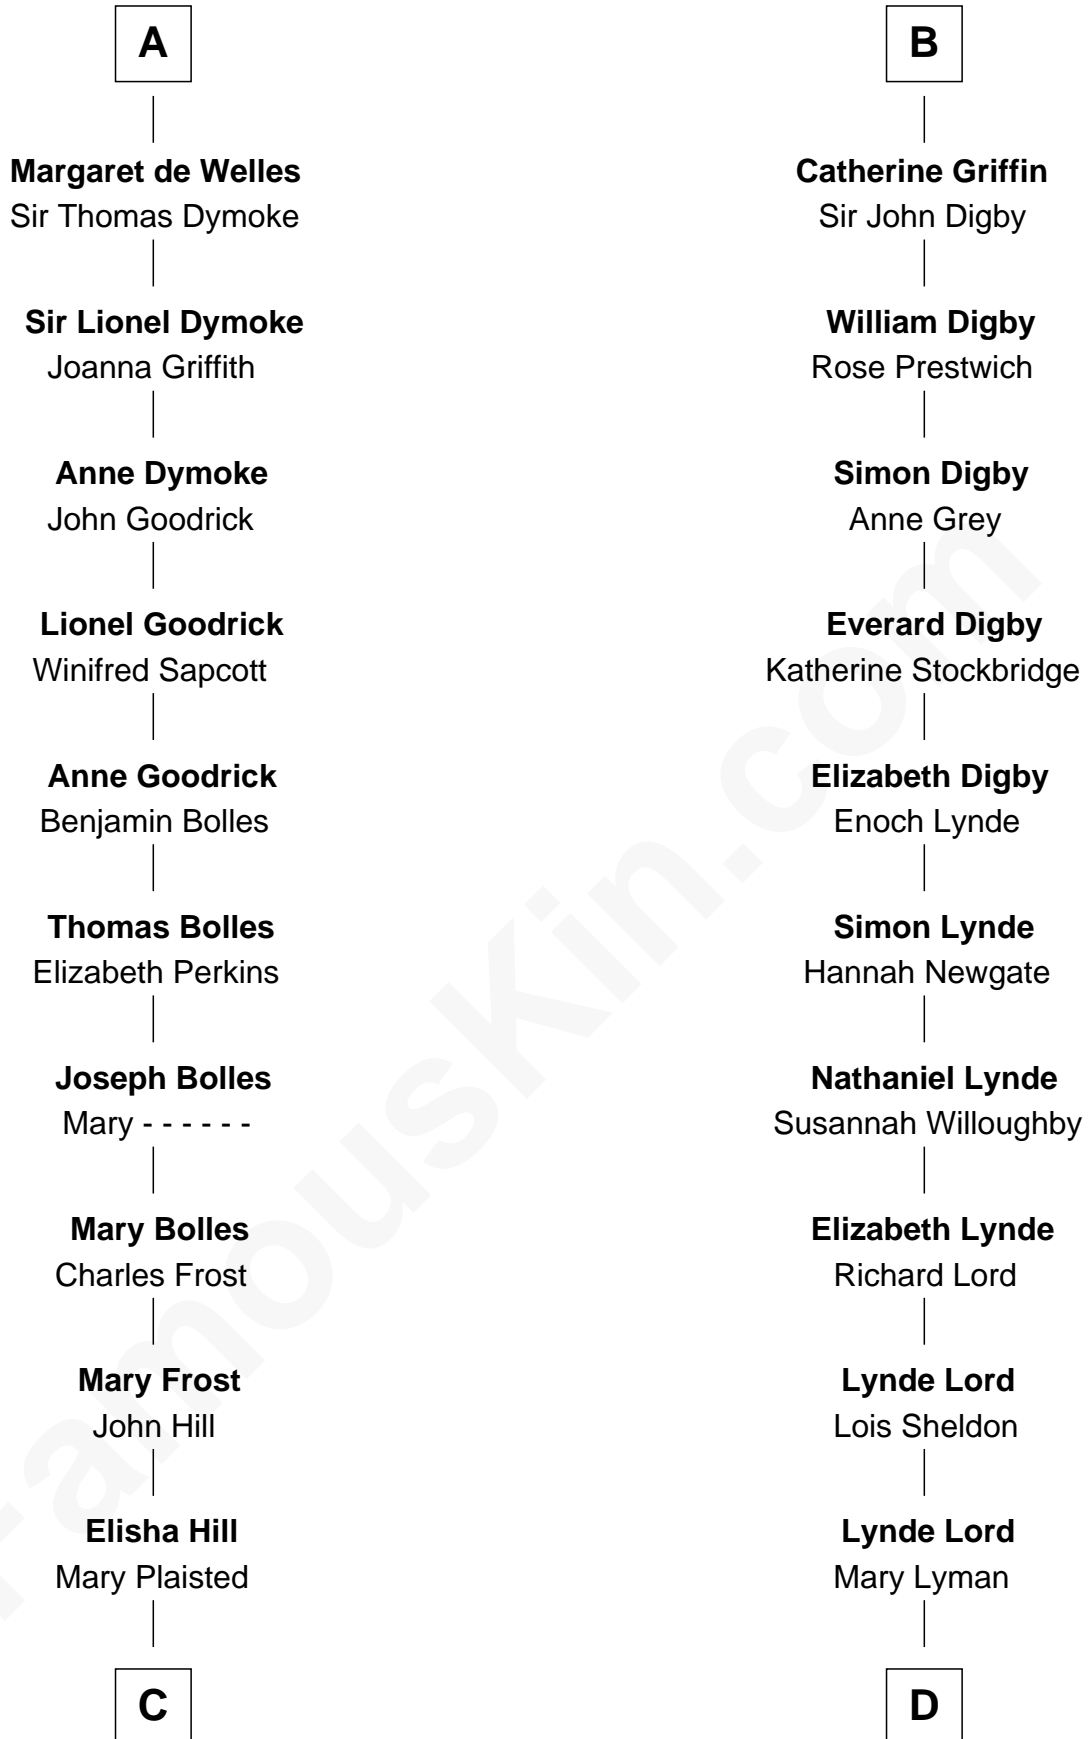

FamousKin.com Relationship Chart of

Ichabod Goodwin

27th Governor of New Hampshire

19th cousin of

J.P. Morgan

American Banker and Art Collector

Sir William de Cantilupe

Eve de Braiose

C

Hannah Hill
Dominicus Goodwin

Samuel Goodwin
Anna Thompson Gerrish

Ichabod Goodwin
27th Governor of New Hampshire

D

Mary Sheldon Lord
John Pierpont

Juliet Pierpont
Junius Spencer Morgan

J.P. Morgan
American Banker and Art Collector