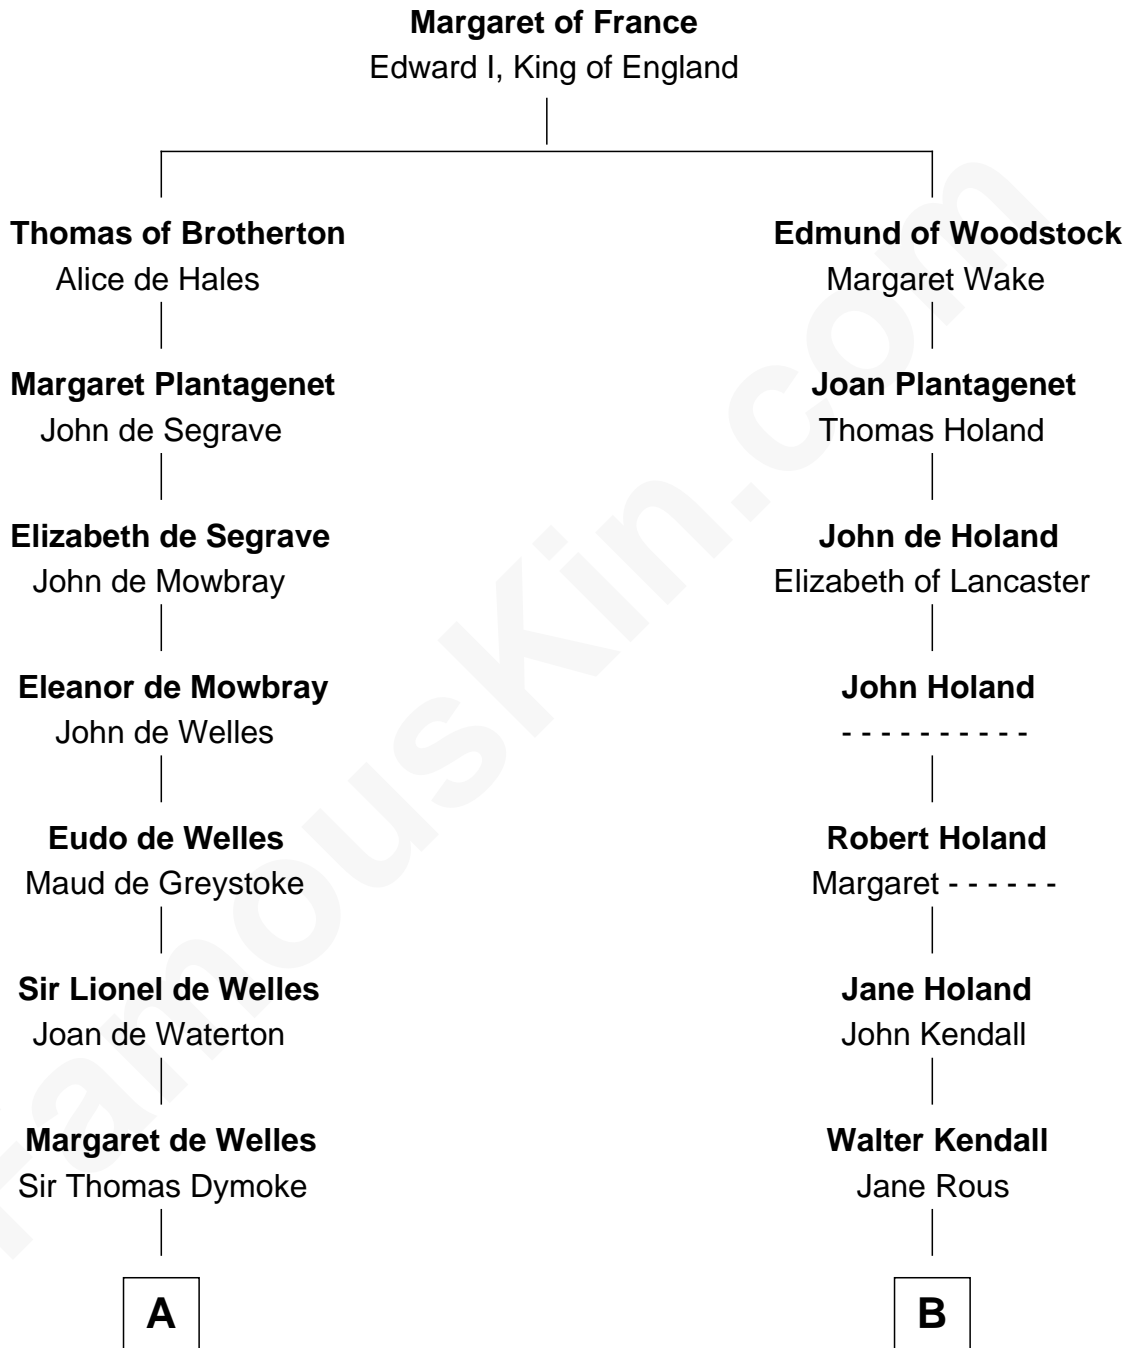

FamousKin.com Relationship Chart of

Ichabod Goodwin

27th Governor of New Hampshire

18th cousin 1 time removed of

Juliette Gordon Low

Founder of the Girl Scouts

C

Samuel Goodwin
Anna Thompson Gerrish

Ichabod Goodwin
27th Governor of New Hampshire

D

Juliette Augusta Magill
John Harris Kinzie

Eleanor Lytle Kinzie
William Washington Gordon

Juliette Gordon Low
Founder of the Girl Scouts

FamousKin.com