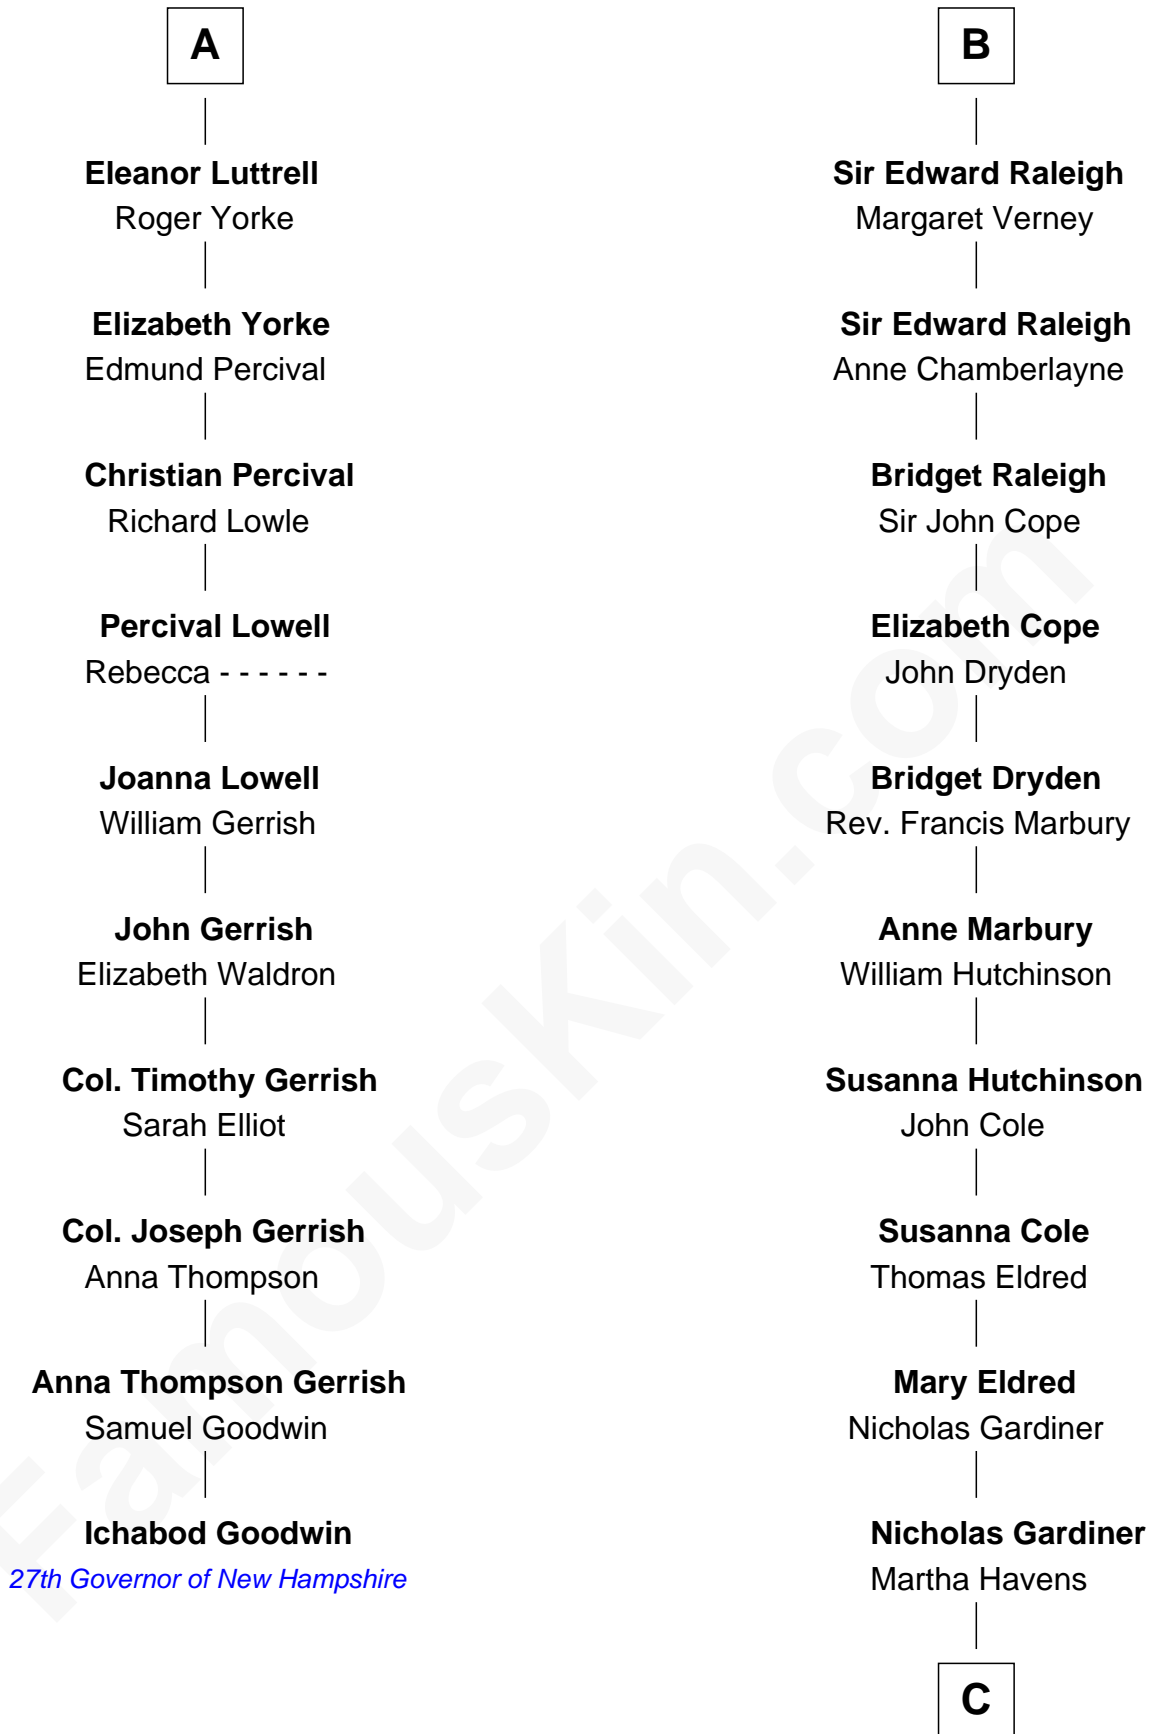

# FamousKin.com Relationship Chart of

**Ichabod Goodwin**

*27th Governor of New Hampshire*

**16th cousin 4 times removed of**

**Stephen A. Douglas**

*Participated in Lincoln-Douglas Debates*

**C**

**Martha Gardiner**

Stephen Arnold

**Martha Arnold**

Benajah Douglass

**Dr. Stephen Arnold Douglass**

Sarah Fiske

**Stephen A. Douglas**

*[The Lincoln-Douglas Debates](#)*