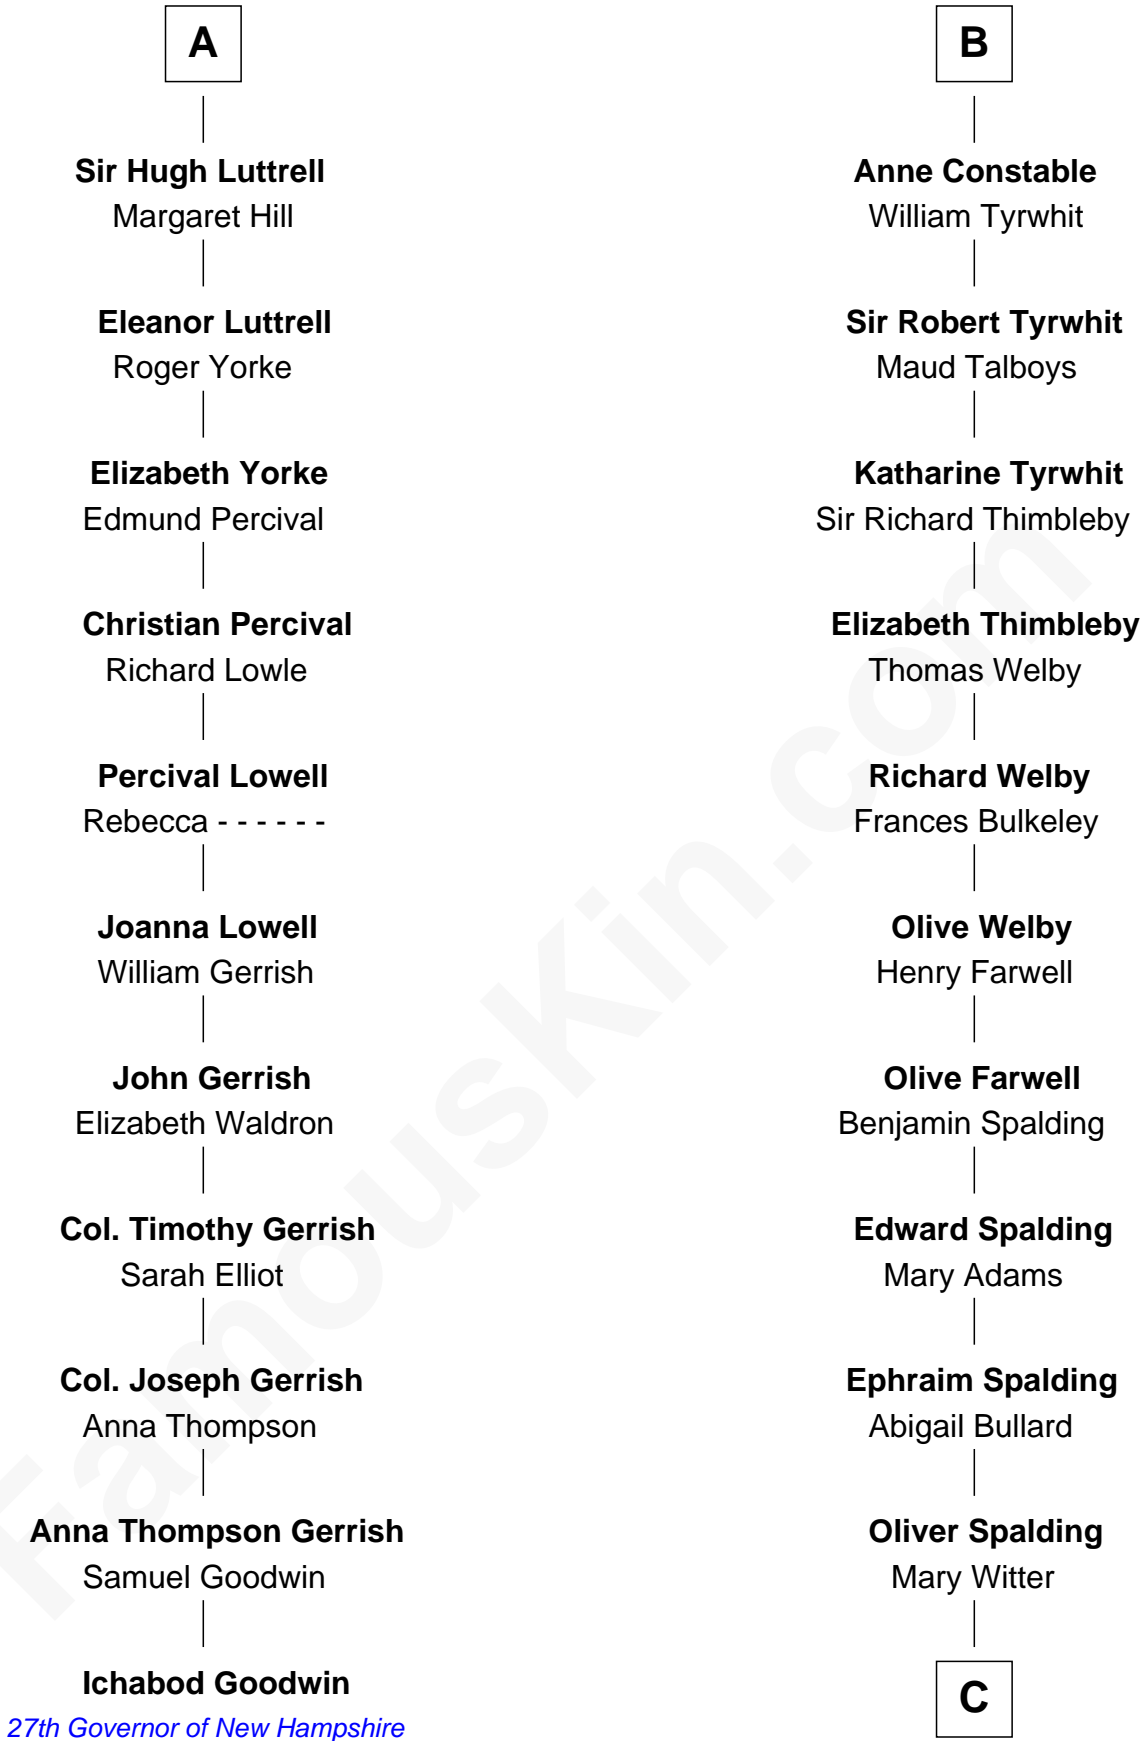

FamousKin.com Relationship Chart of

Ichabod Goodwin

27th Governor of New Hampshire

17th cousin 4 times removed of

Katharine Hepburn

Movie Actress

Sir Hugh le Despencer

Aveline Basset

Elizabeth de Tibetot

Margery Despencer

Sir Roger Wentworth

Agnes Wentworth

Sir Robert Constable

B

C

Erastus Spalding

Jennet Mack

Martha Ann Spalding

Leman Benton Garlinghouse

Caroline Garlinghouse

Alfred Augustus Houghton

Katharine Martha Houghton

Thomas Norval Hepburn

Katharine Hepburn