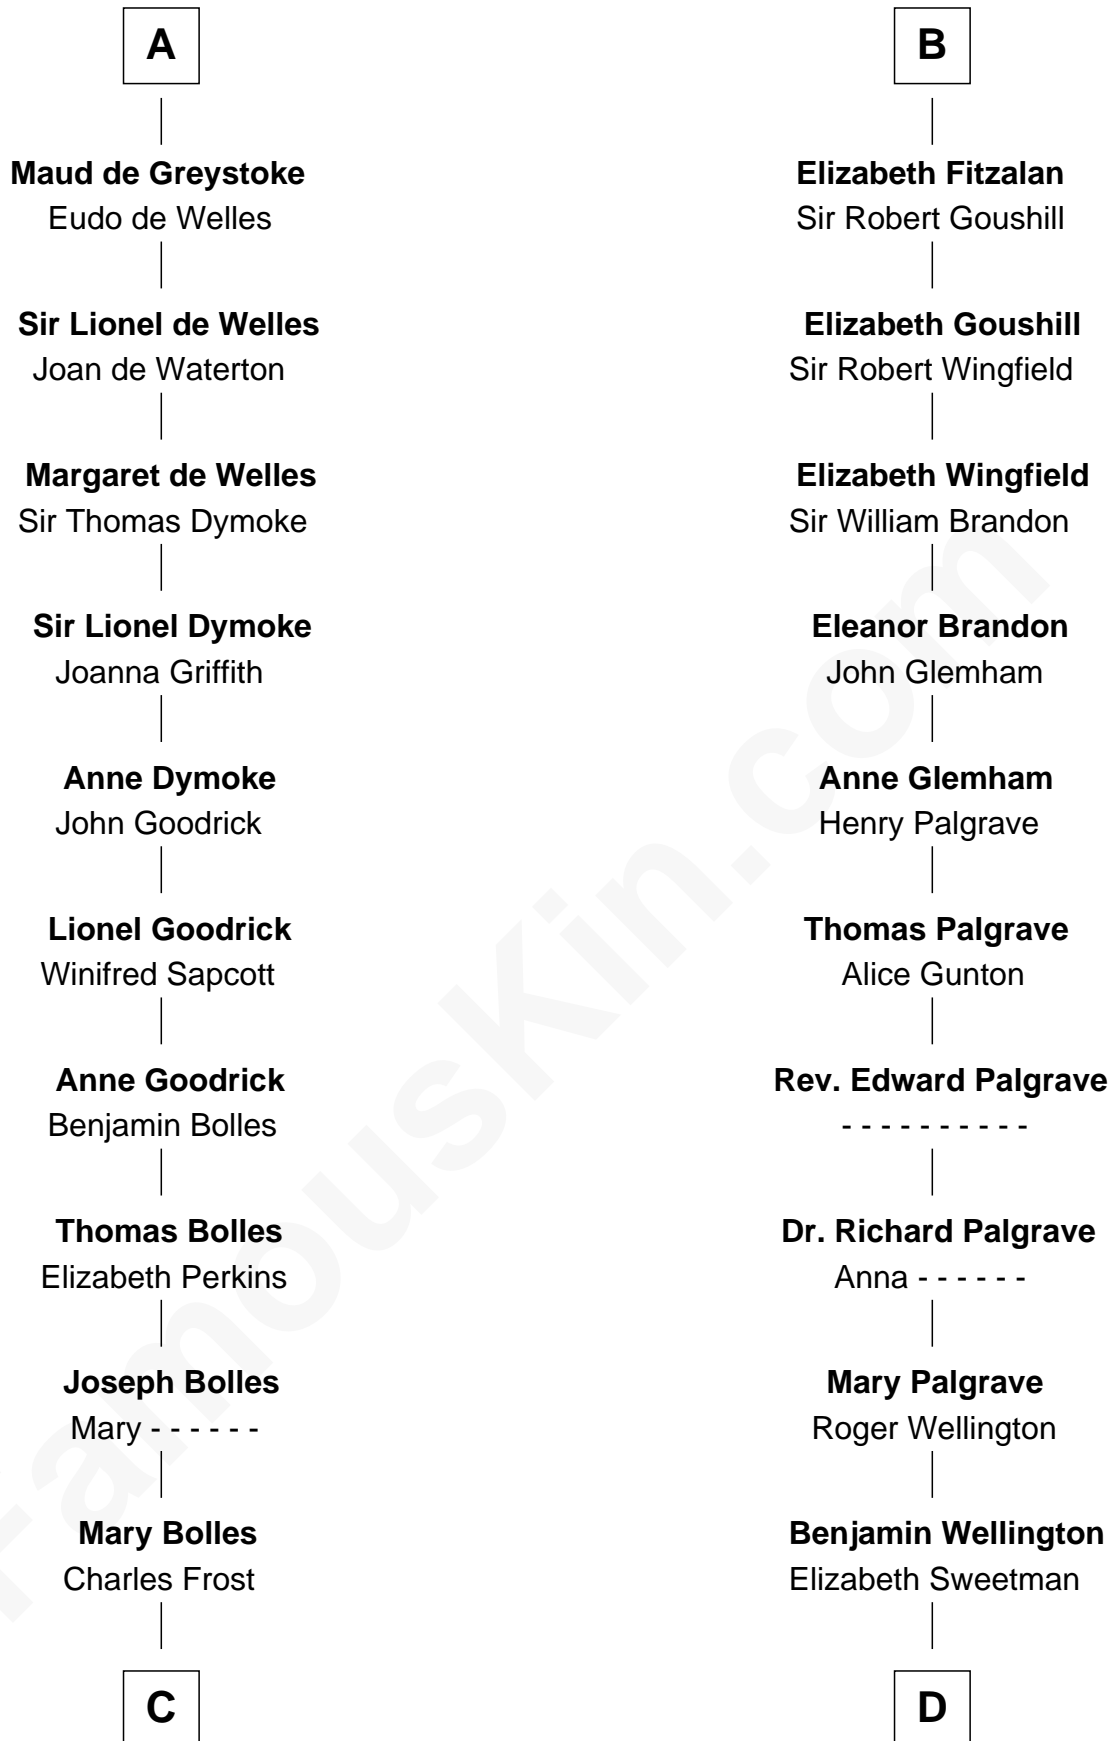

## Relationship Chart of

### Ichabod Goodwin

27th Governor of New Hampshire

18th cousin 3 times removed of

**Roger Sherman**

Signer of the Declaration of Independence

**C**

**Mary Frost**

John Hill

**Elisha Hill**

Mary Plaisted

**Hannah Hill**

Dominicus Goodwin

**Samuel Goodwin**

Anna Thompson Gerrish

**Ichabod Goodwin**

*27th Governor of New Hampshire*

**D**

**Mehetable Wellington**

William Sherman

**Roger Sherman**

*Signer of Declaration of Independence*

FamousKin.com