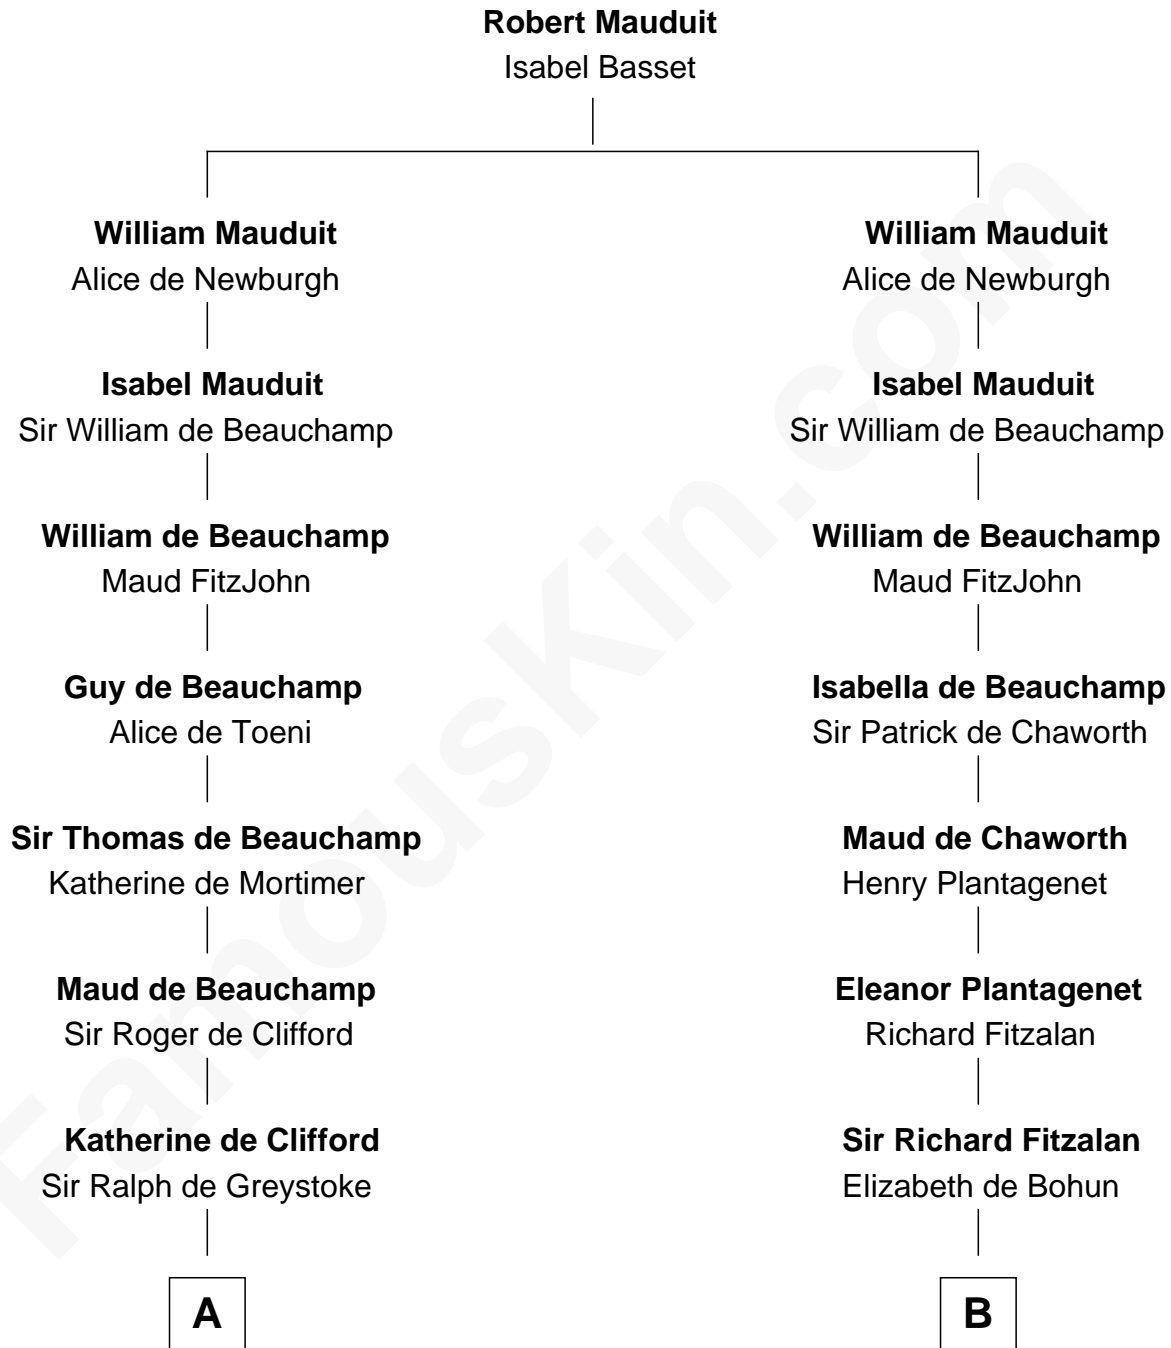

## Relationship Chart of

### Ichabod Goodwin

27th Governor of New Hampshire

18th cousin 3 times removed of

**Roger Sherman**

Signer of the Declaration of Independence

**C**

**Mary Frost**

John Hill

**Elisha Hill**

Mary Plaisted

**Hannah Hill**

Dominicus Goodwin

**Samuel Goodwin**

Anna Thompson Gerrish

**Ichabod Goodwin**

*27th Governor of New Hampshire*